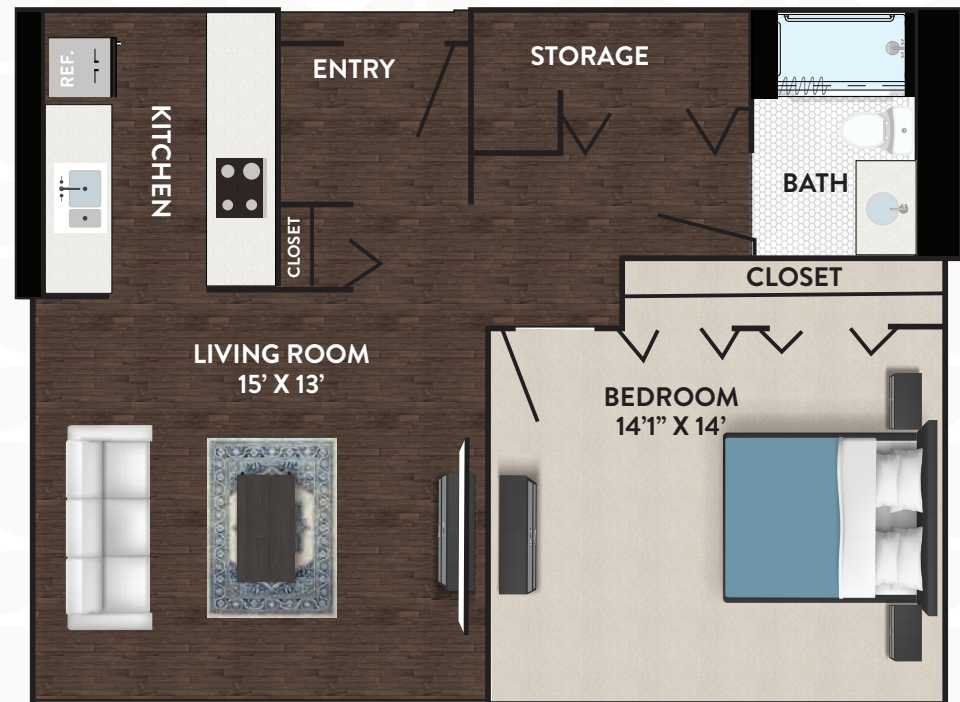

# ONE BEDROOM

667 sq ft

- Spacious kitchen with full-size refrigerator, stove/oven, microwave and dishwasher
- Stainless steel appliances
- Large bathrooms with walk-in showers, assistance bars and safety pull cords
- Individually controlled heat and air conditioning
- Washer and dryer
- Cable and WiFi

\*Furniture not included  
Finishes may vary by floor plan

ACTUAL SQUARE FOOTAGE MAY VARY