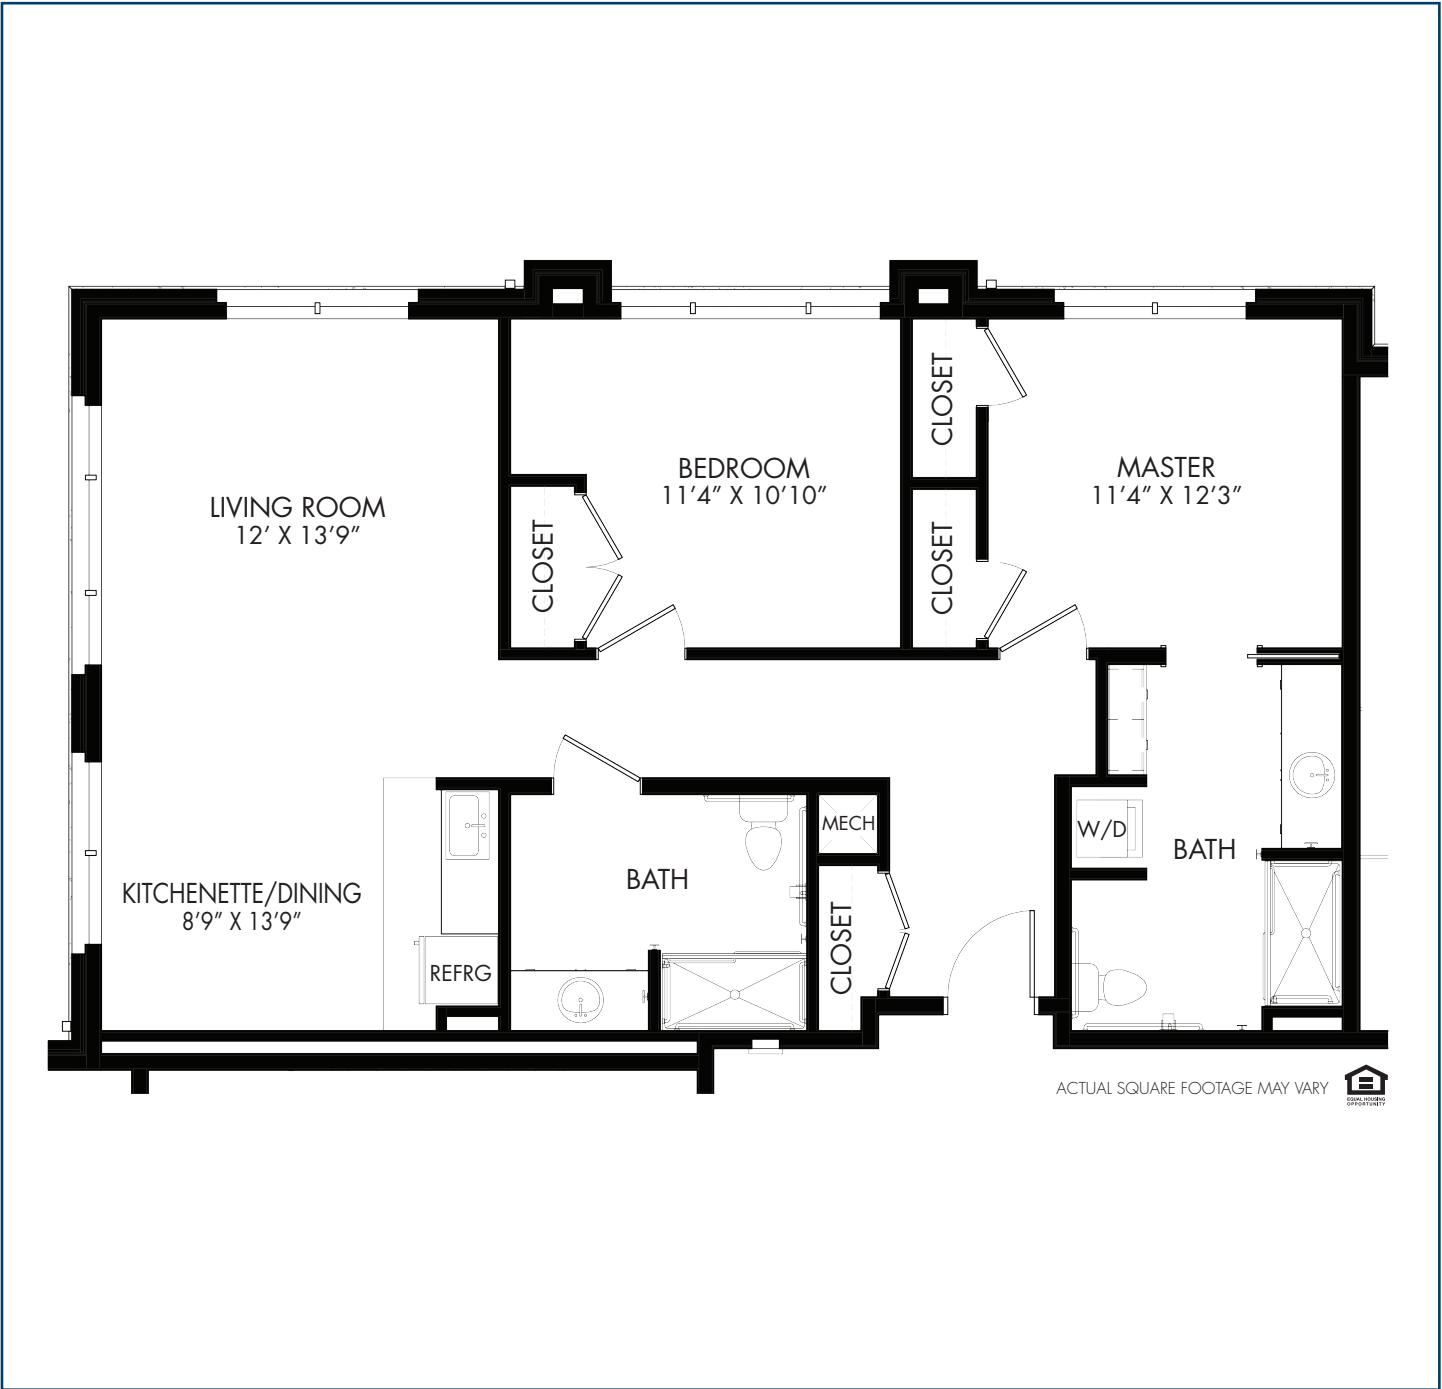

ASSISTED LIVING FLOOR PLAN - TWO BEDROOM

CAPITOL
1051 SQUARE FEET

ACTUAL SQUARE FOOTAGE MAY VARY 