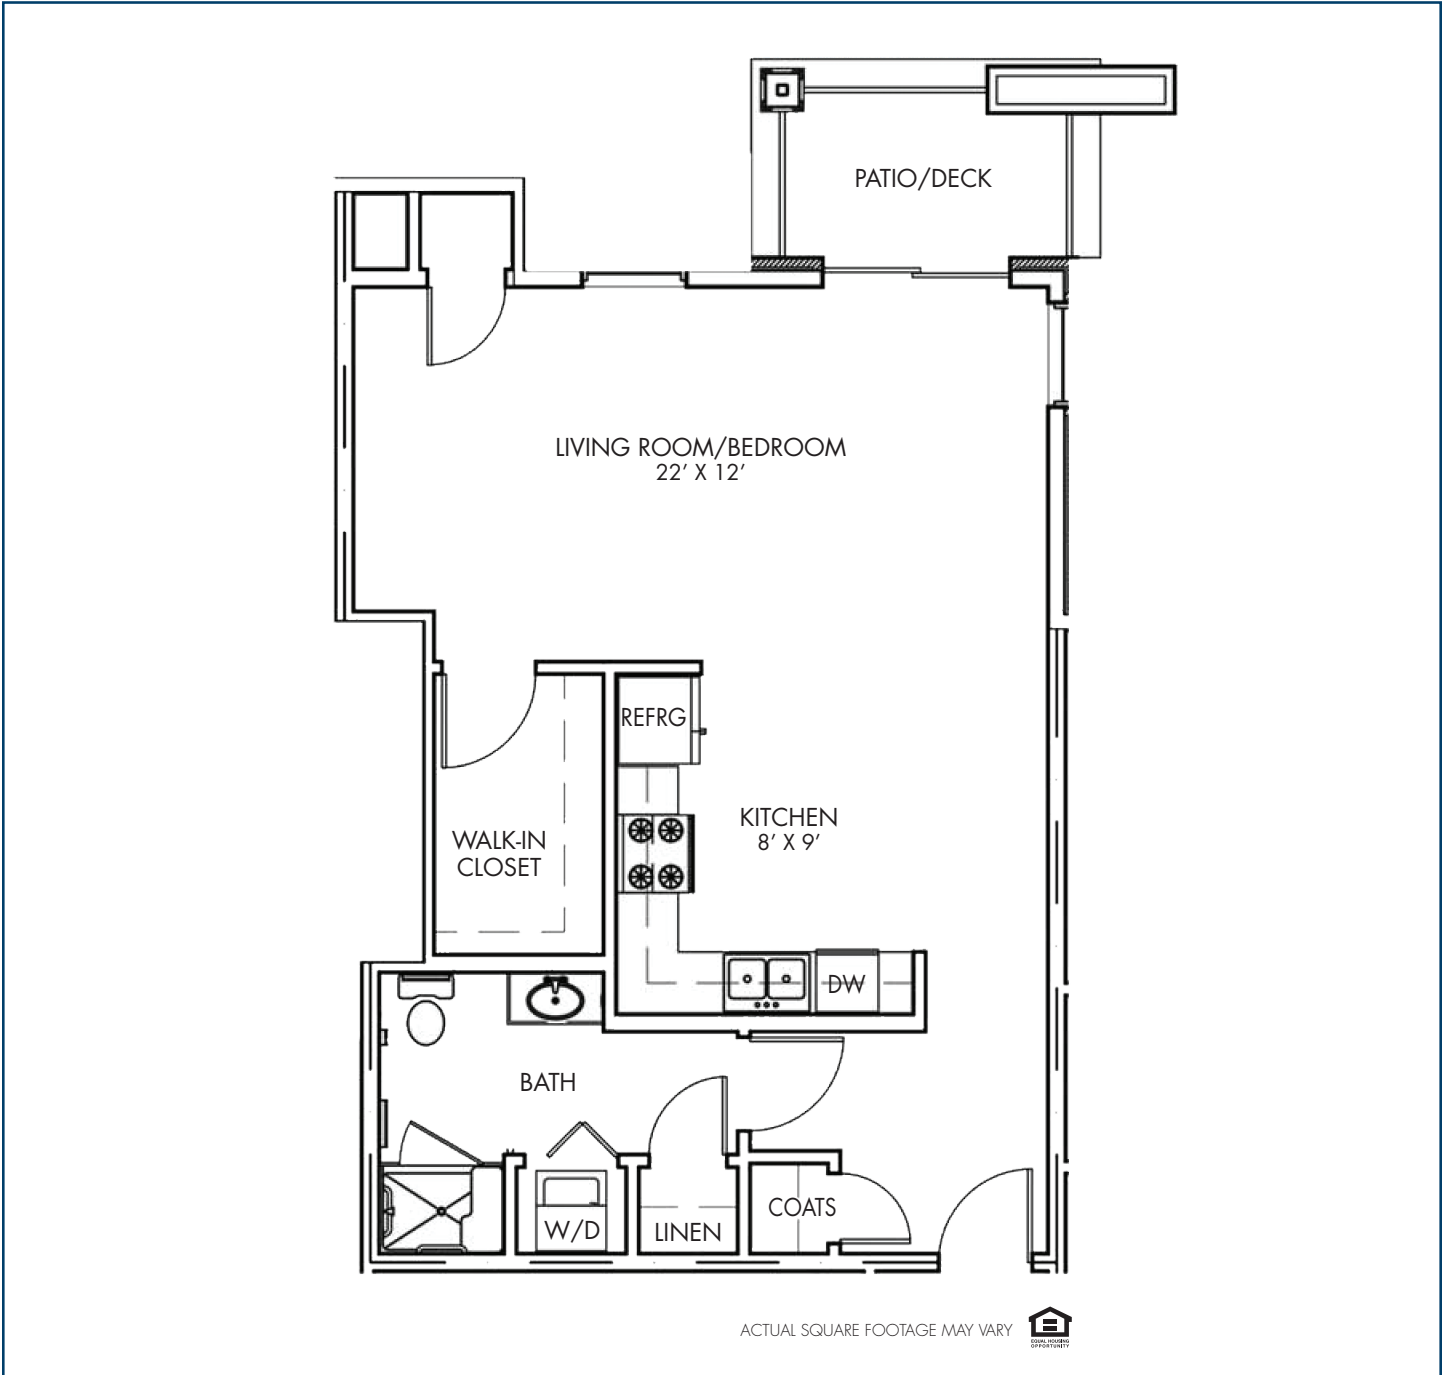

INDEPENDENT LIVING FLOOR PLAN – ONE BEDROOM

THE REGENCY
550 SQUARE FEET

ACTUAL SQUARE FOOTAGE MAY VARY 