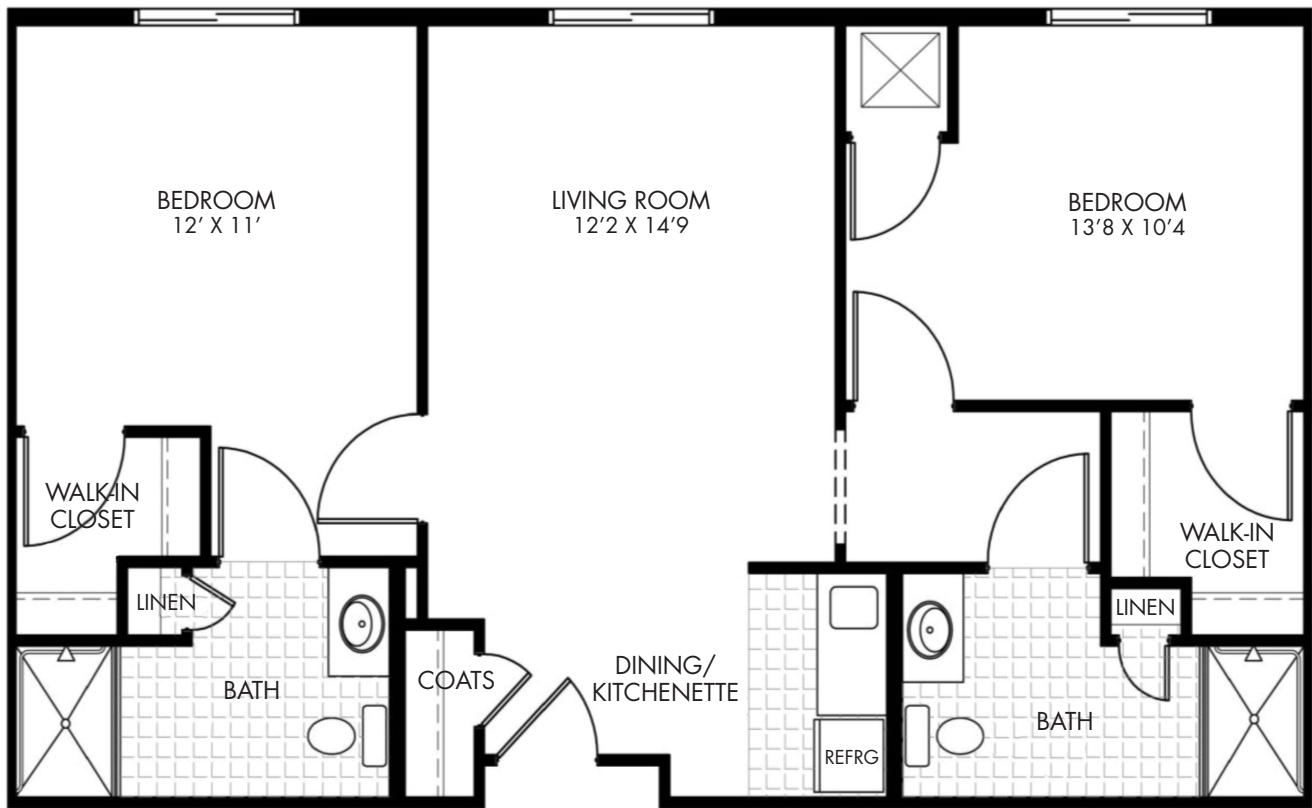

ASSISTED LIVING FLOOR PLAN – TWO BEDROOM

THE HAWTHORNE

851 SQUARE FEET

ACTUAL SQUARE FOOTAGE MAY VARY 