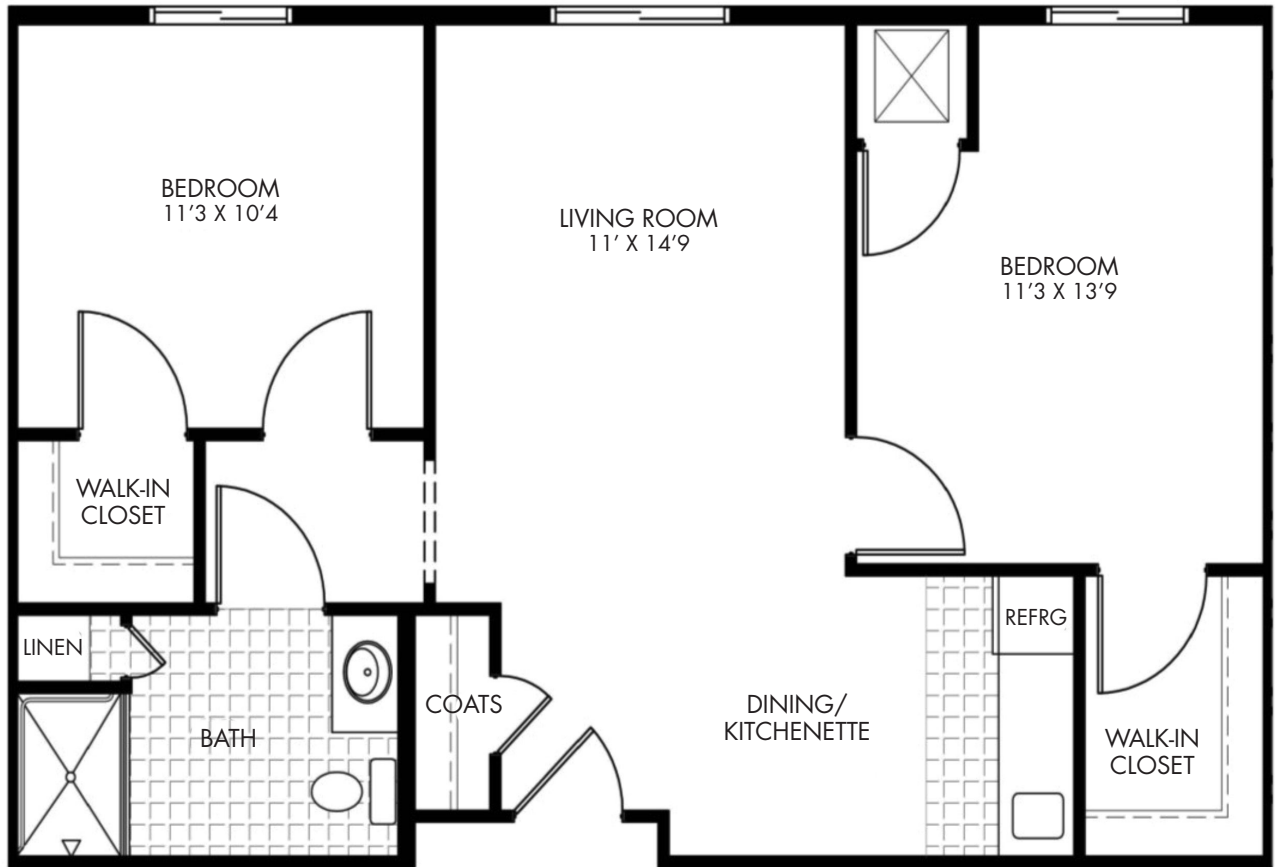

ASSISTED LIVING FLOOR PLAN – TWO BEDROOM

THE AMHERST
762 SQUARE FEET

ACTUAL SQUARE FOOTAGE MAY VARY