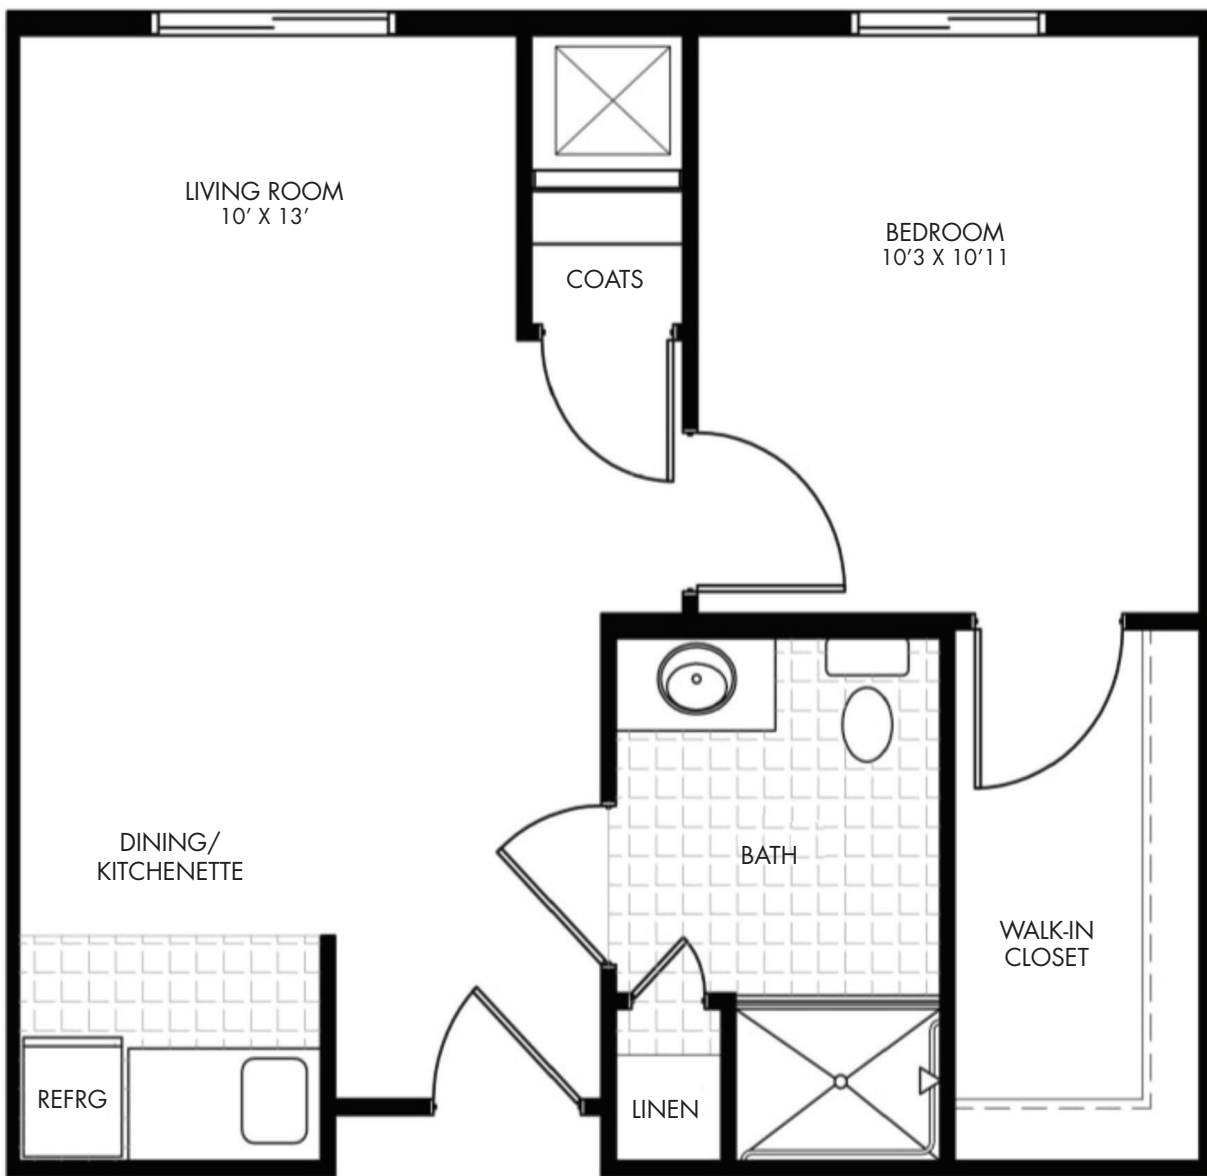

ASSISTED LIVING FLOOR PLAN – ONE BEDROOM

THE REGAL I
533 SQUARE FEET

ACTUAL SQUARE FOOTAGE MAY VARY 