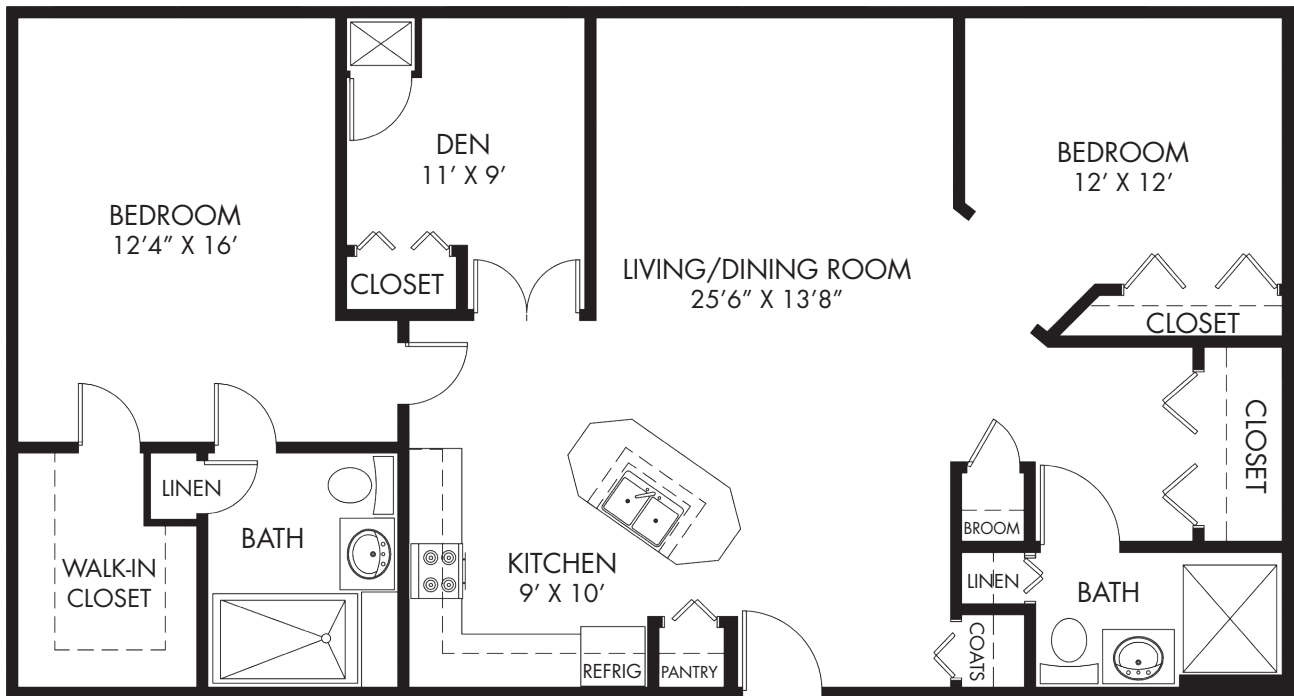

INDEPENDENT LIVING FLOOR PLAN – THREE BEDROOM

COTTONWOOD
1300 SQUARE FEET

ACTUAL SQUARE FOOTAGE MAY VARY