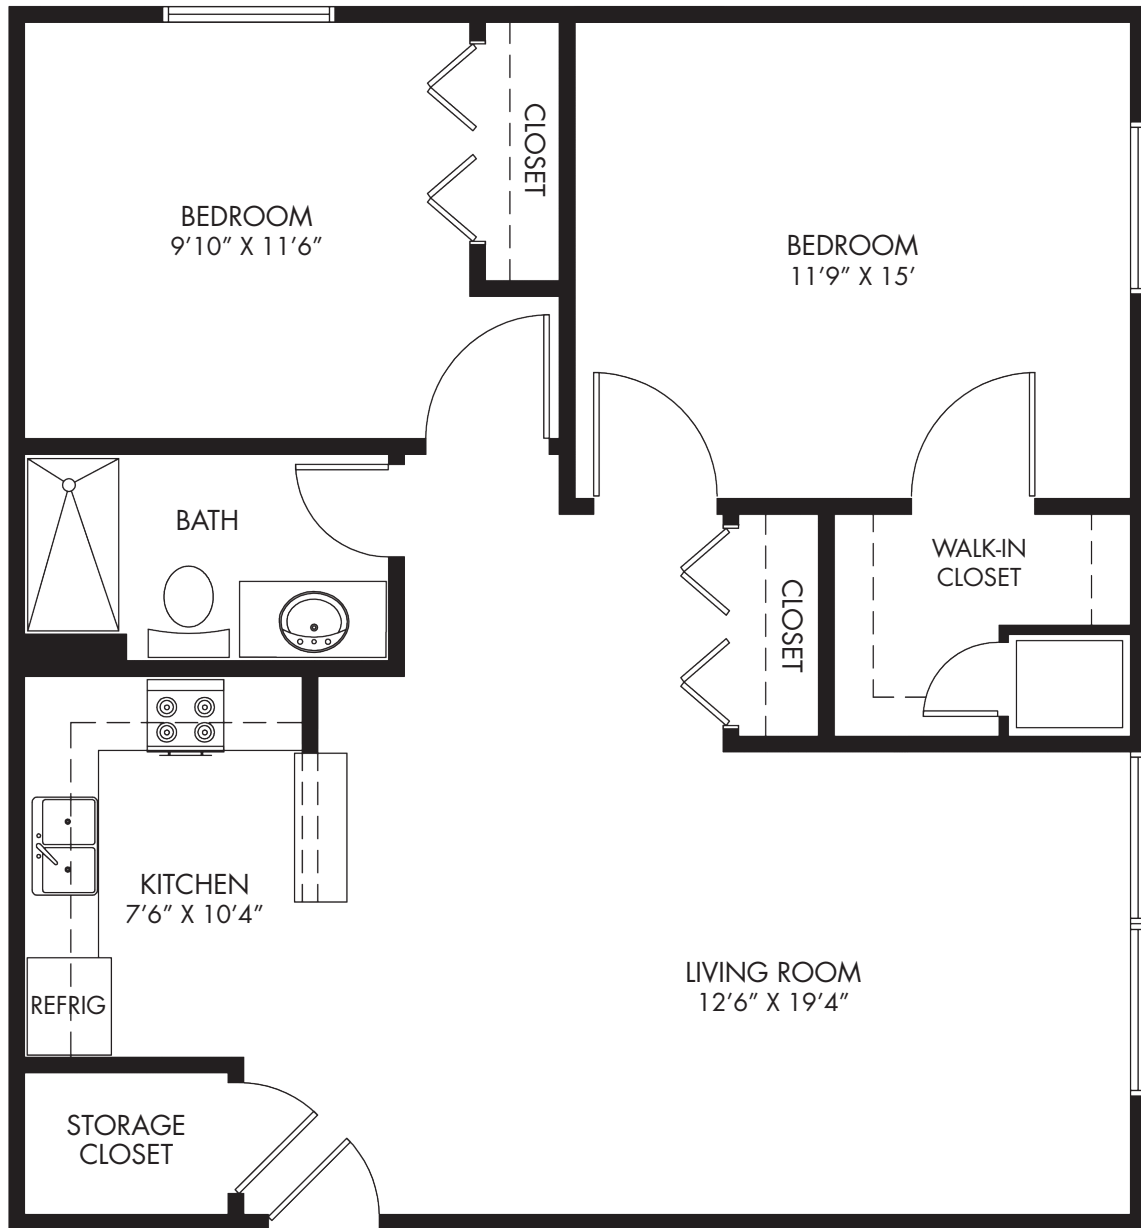

INDEPENDENT LIVING FLOOR PLAN – TWO BEDROOM

OAK  
794 SQUARE FEET

ACTUAL SQUARE FOOTAGE MAY VARY 