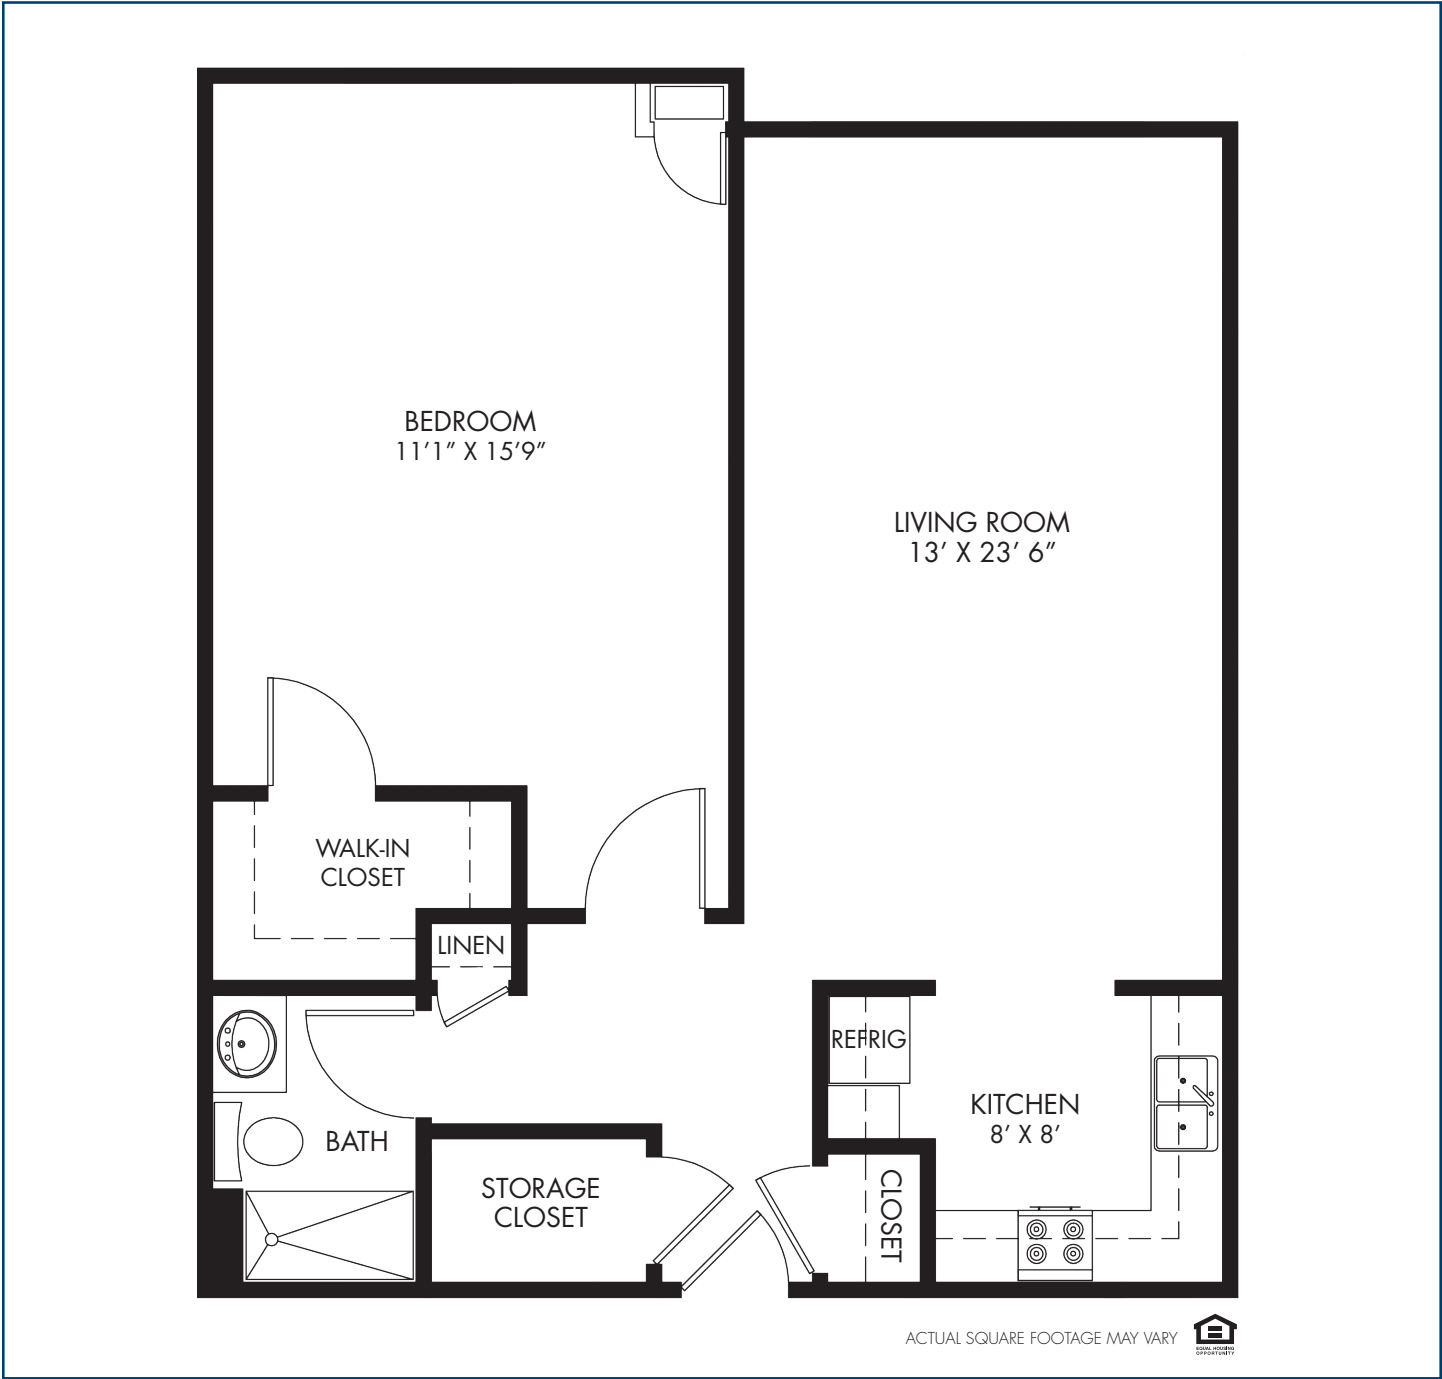

INDEPENDENT LIVING FLOOR PLAN – ONE BEDROOM

MAPLE
760 SQUARE FEET

ACTUAL SQUARE FOOTAGE MAY VARY 