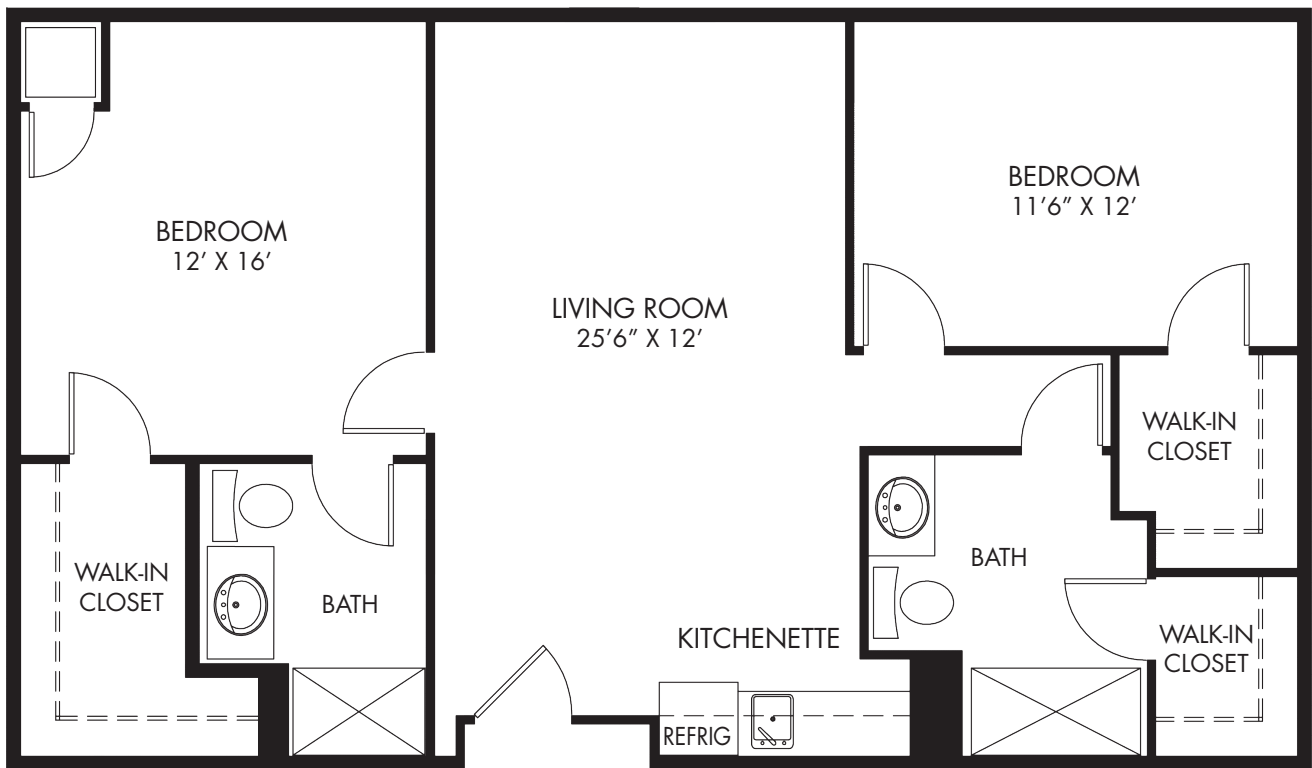

ASSISTED LIVING FLOOR PLAN – TWO BEDROOM

**BLUEBIRD**  
1030 SQUARE FEET

ACTUAL SQUARE FOOTAGE MAY VARY