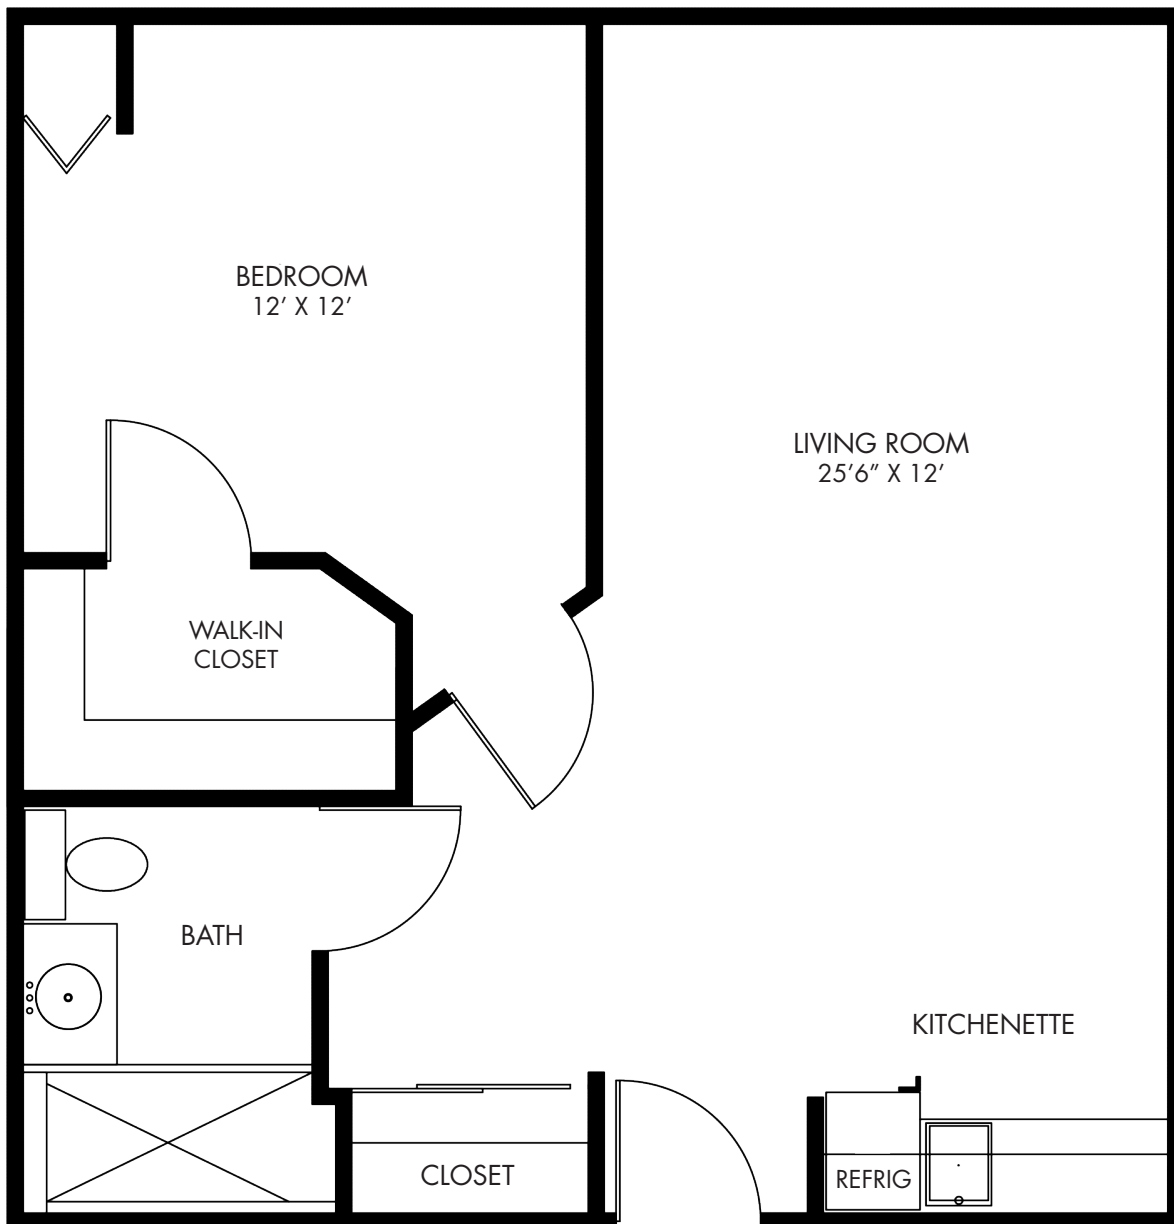

ASSISTED LIVING FLOOR PLAN – ONE BEDROOM

MEADOWLARK
685 SQUARE FEET

ACTUAL SQUARE FOOTAGE MAY VARY 