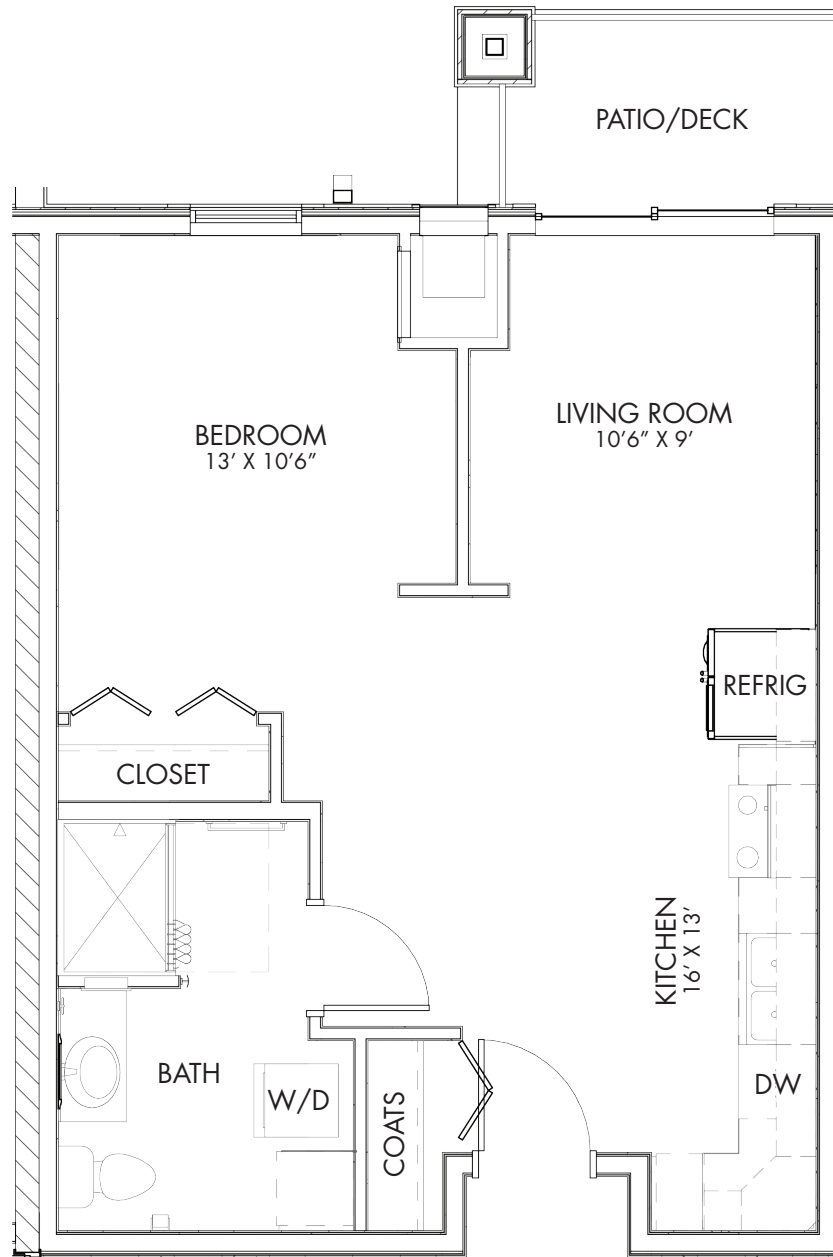

INDEPENDENT LIVING FLOOR PLAN - STUDIO

VELIE
550 SQUARE FEET

ACTUAL SQUARE FOOTAGE MAY VARY 