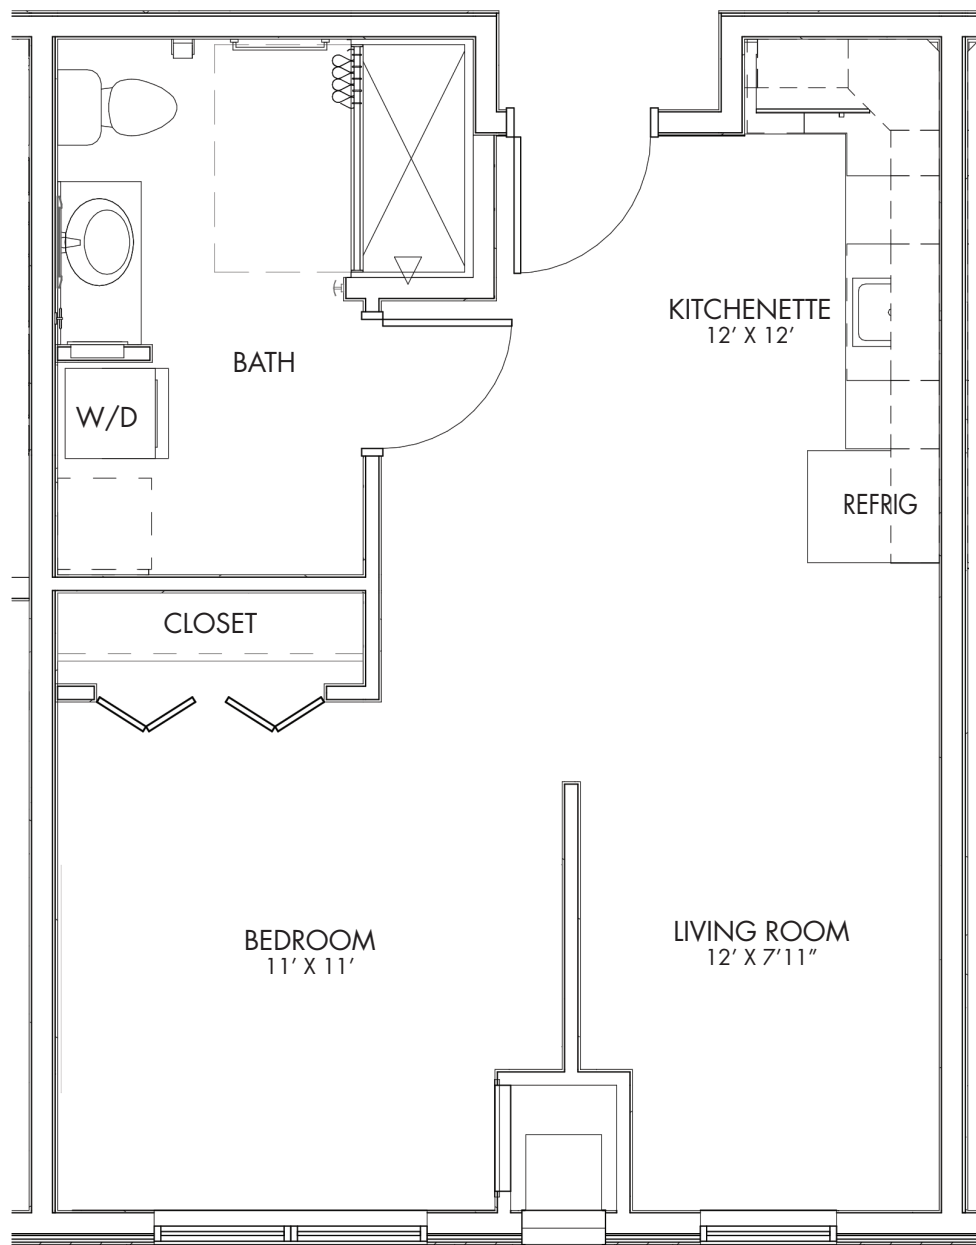

ASSISTED LIVING FLOOR PLAN – STUDIO

McCANDLESS

500 SQUARE FEET

ACTUAL SQUARE FOOTAGE MAY VARY