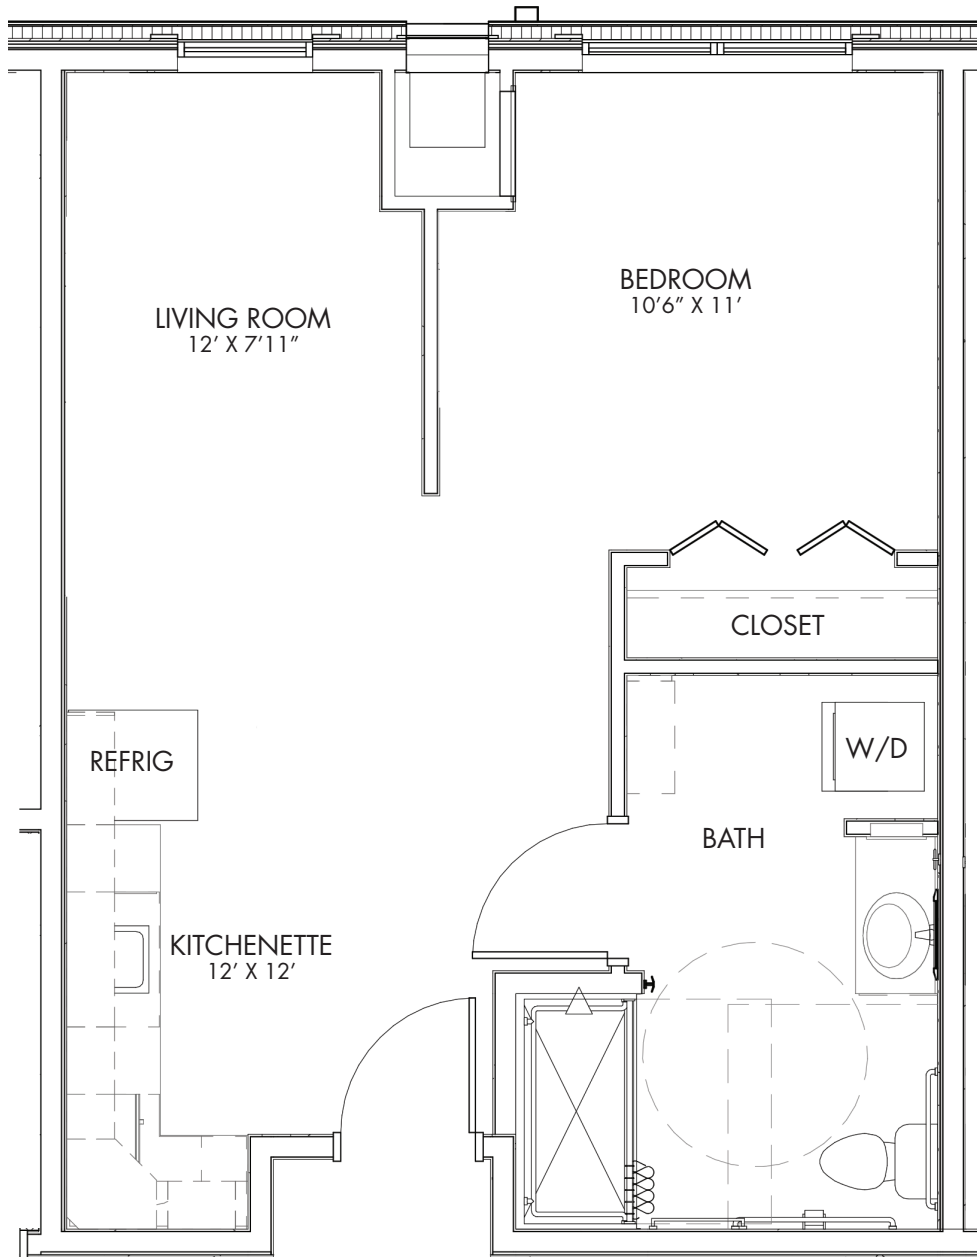

ASSISTED LIVING FLOOR PLAN – STUDIO

McCANDLESS (ADA)

500 SQUARE FEET

ACTUAL SQUARE FOOTAGE MAY VARY 