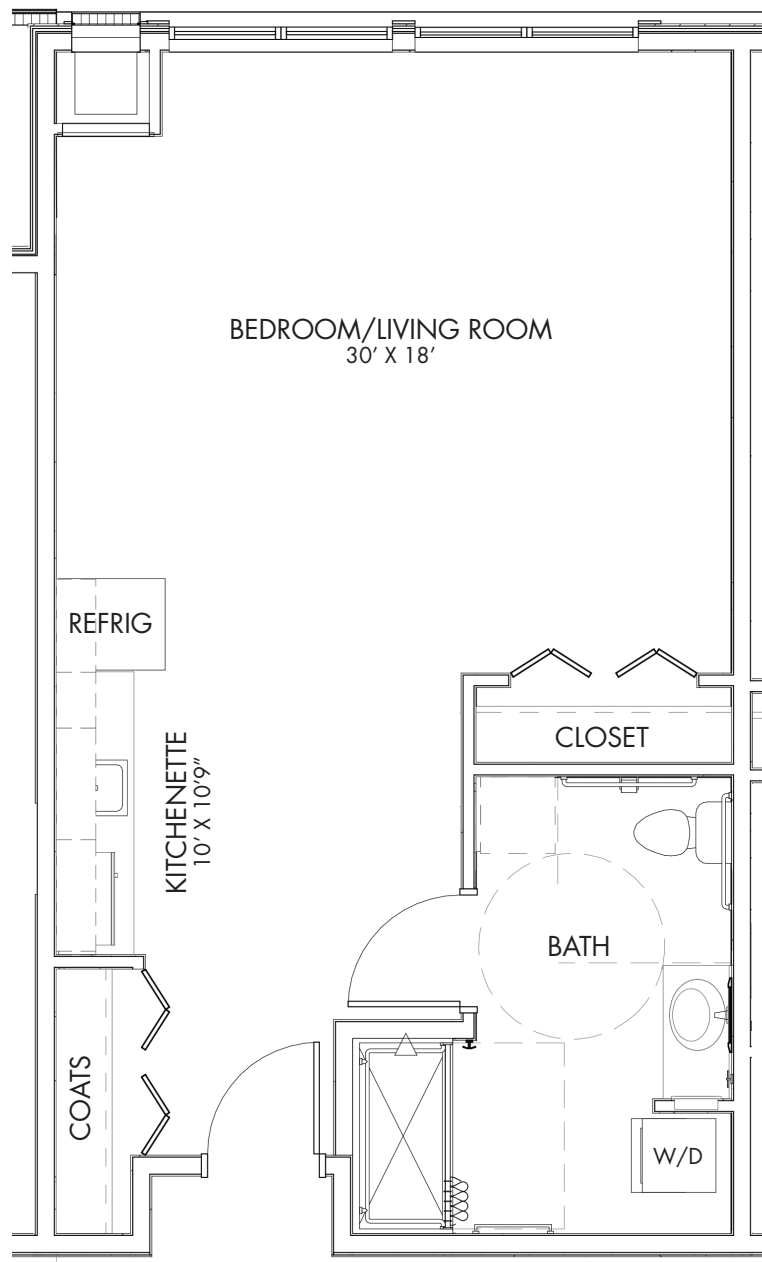

ASSISTED LIVING FLOOR PLAN – STUDIO DELUXE

JOSEPHSON (ADA)

600 SQUARE FEET

ACTUAL SQUARE FOOTAGE MAY VARY