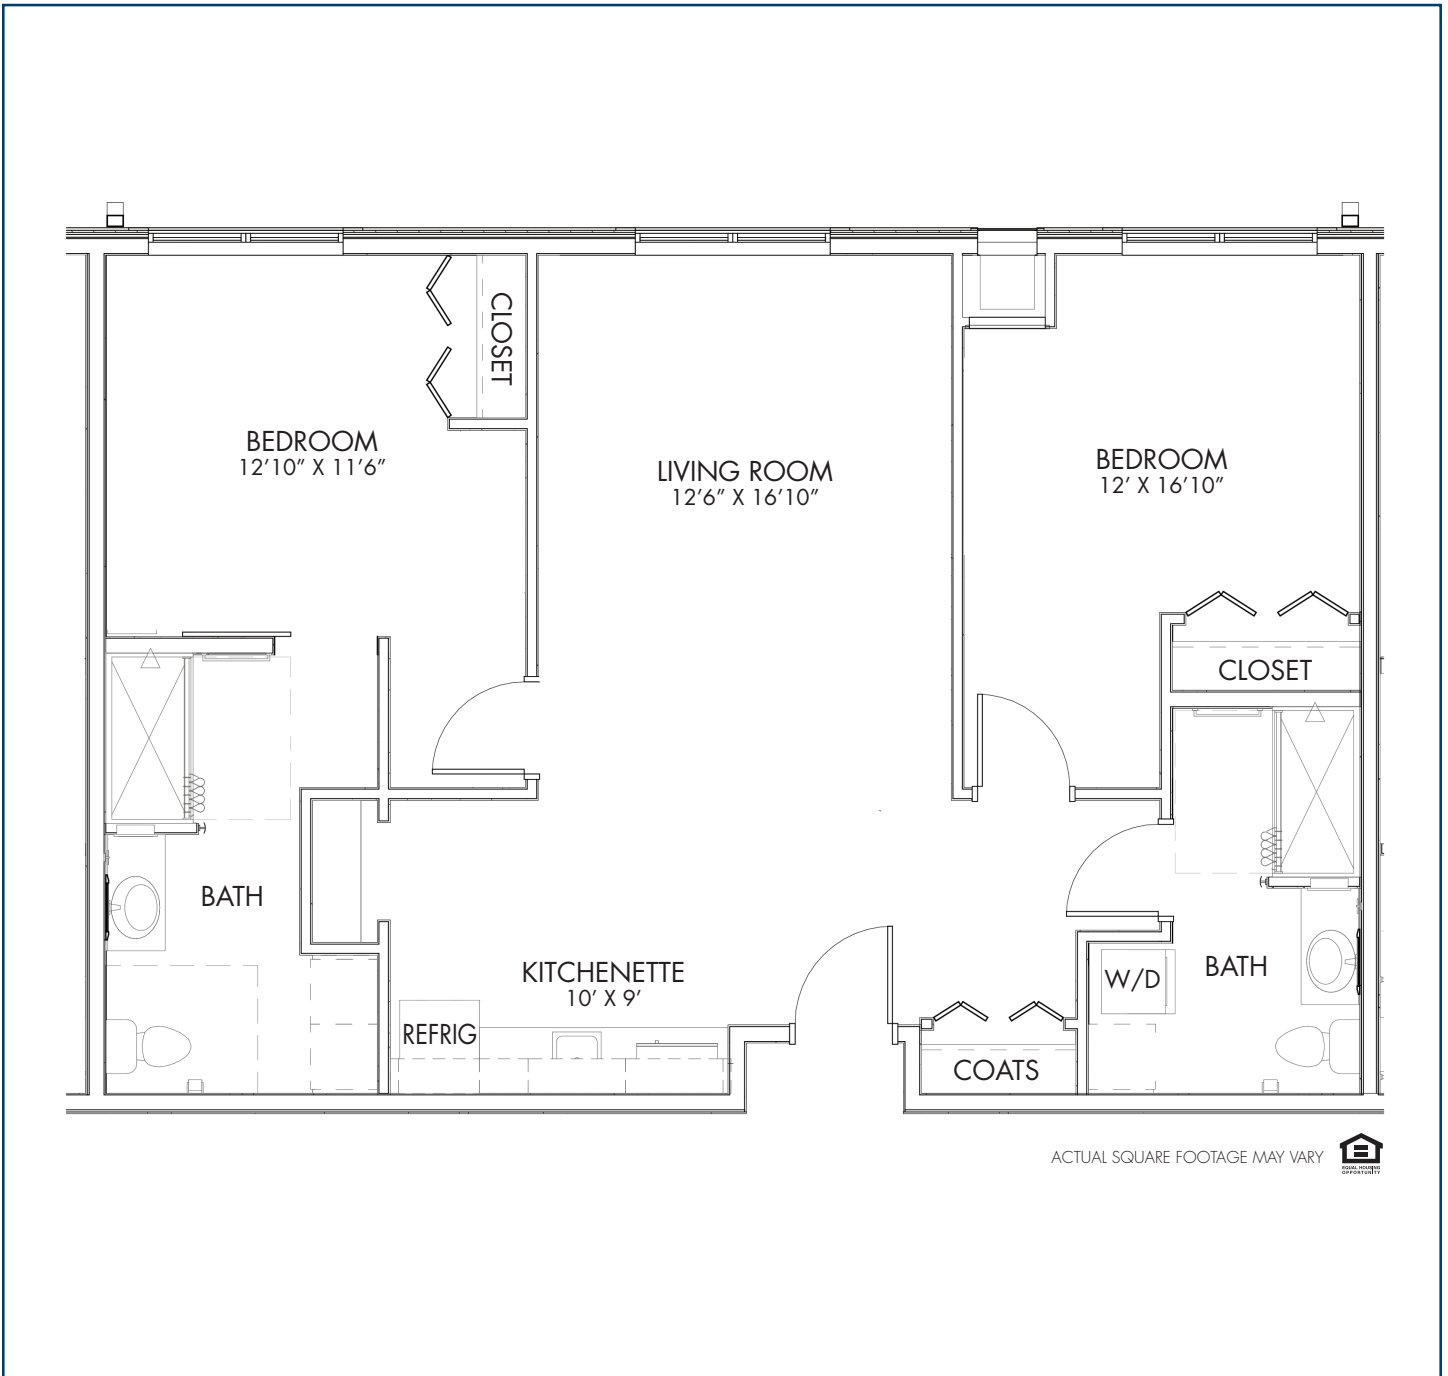

ASSISTED LIVING FLOOR PLAN – TWO BEDROOM

DEERE
1000 SQUARE FEET

ACTUAL SQUARE FOOTAGE MAY VARY 