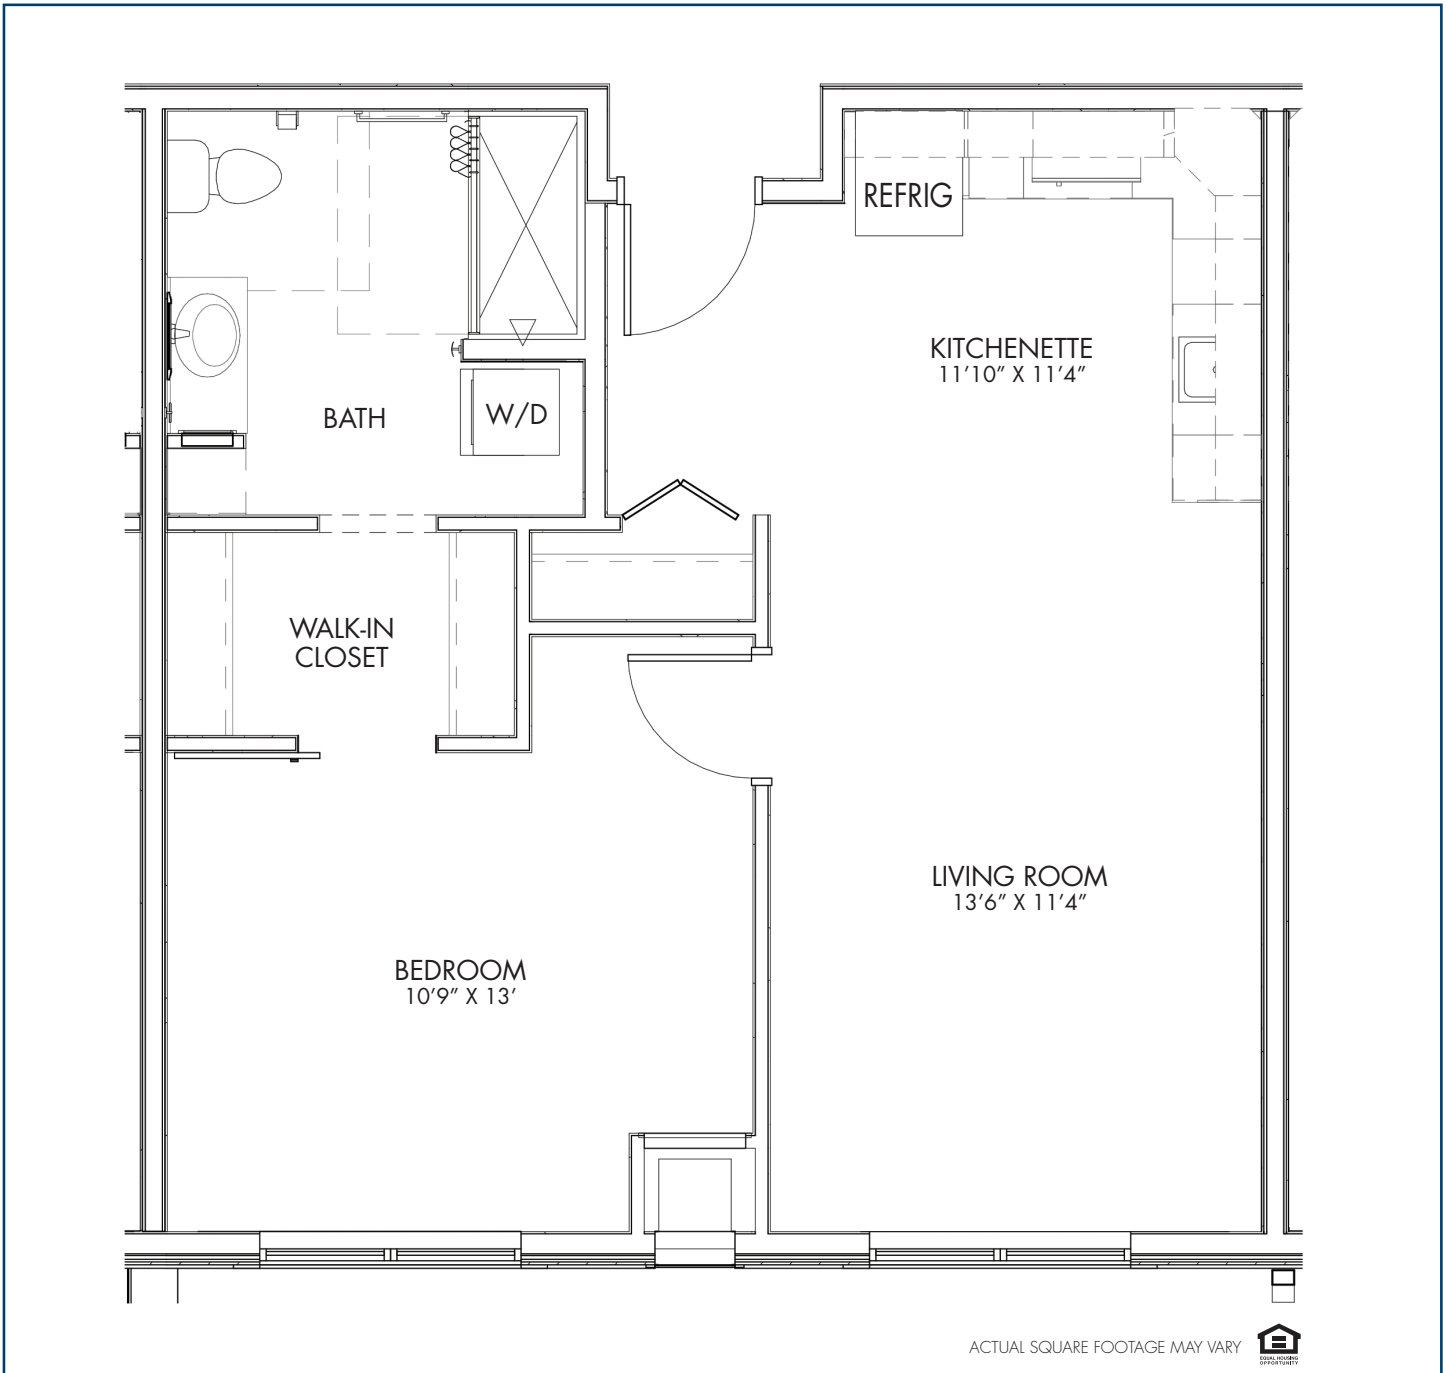

ASSISTED LIVING FLOOR PLAN – ONE BEDROOM

**WIMAN**  
650 SQUARE FEET

ACTUAL SQUARE FOOTAGE MAY VARY 