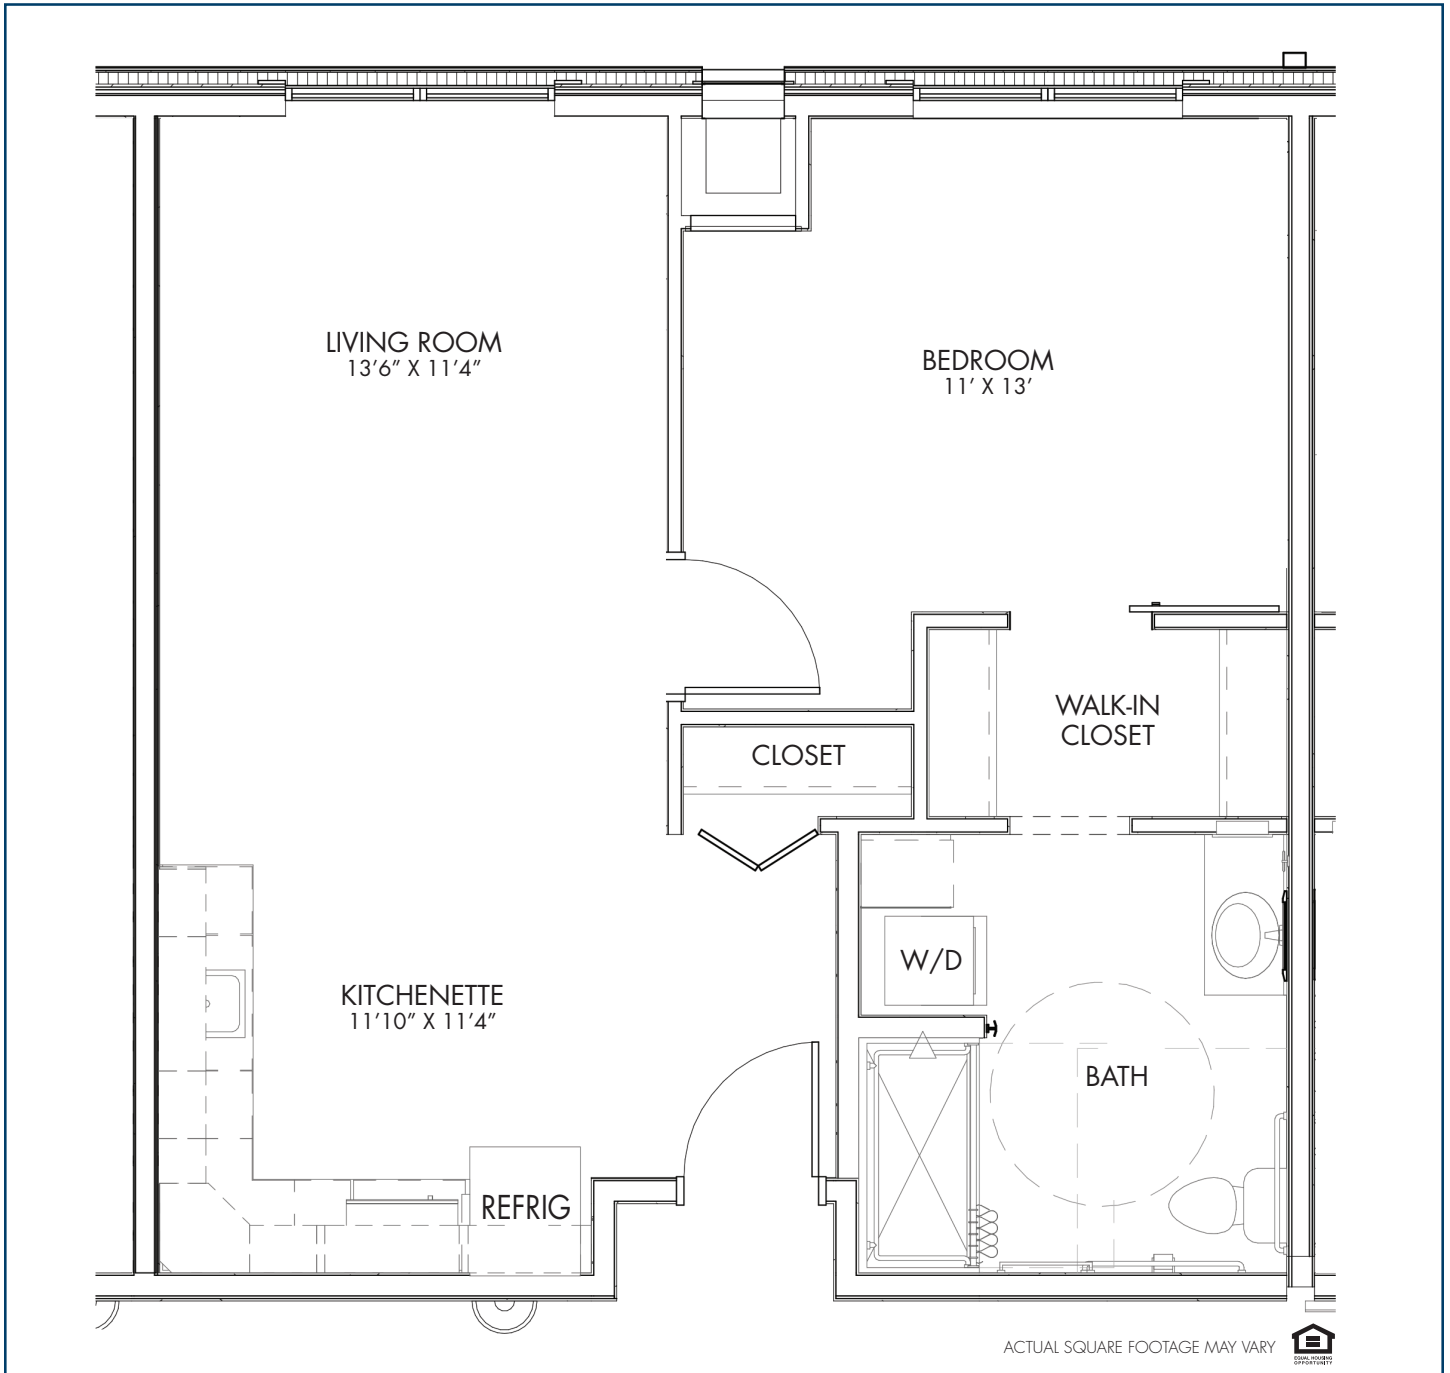

ASSISTED LIVING FLOOR PLAN – ONE BEDROOM

WIMAN (ADA)

650 SQUARE FEET

ACTUAL SQUARE FOOTAGE MAY VARY