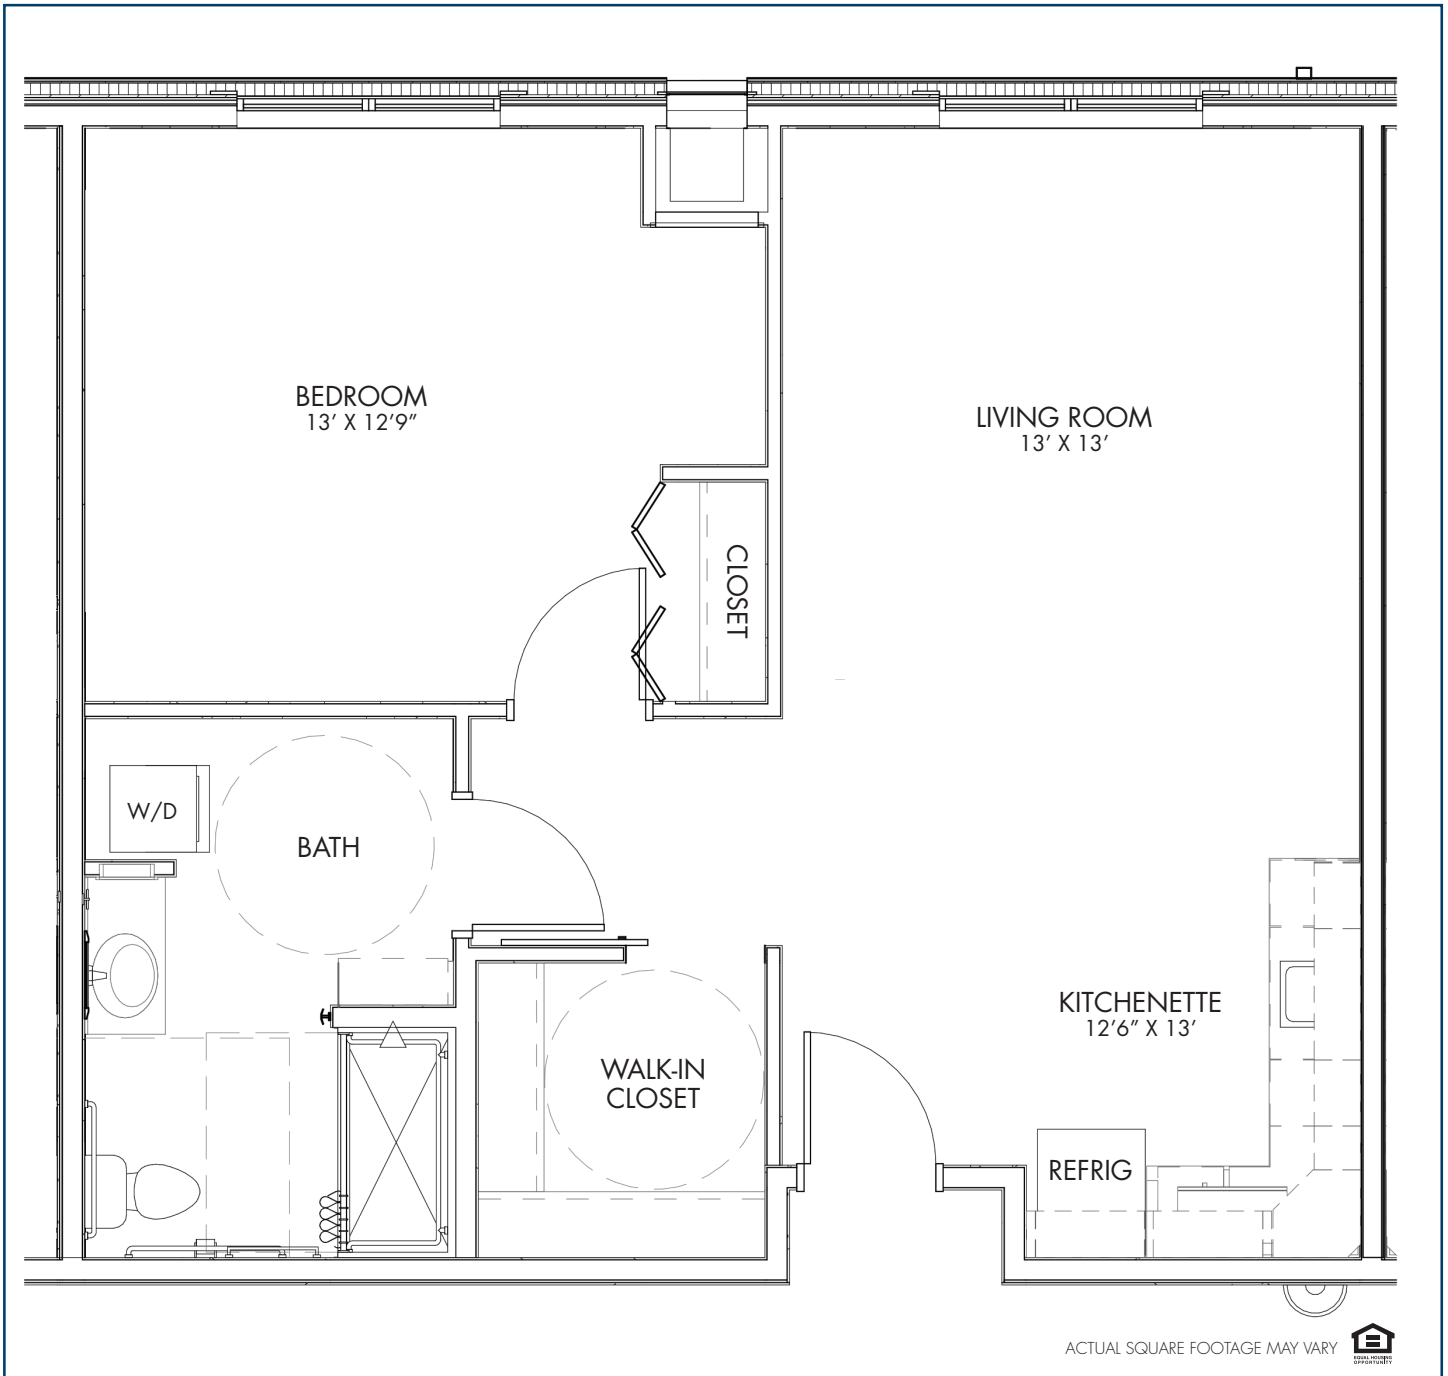

ASSISTED LIVING FLOOR PLAN – ONE BEDROOM

WHARTON (ADA)

750 SQUARE FEET

ACTUAL SQUARE FOOTAGE MAY VARY 