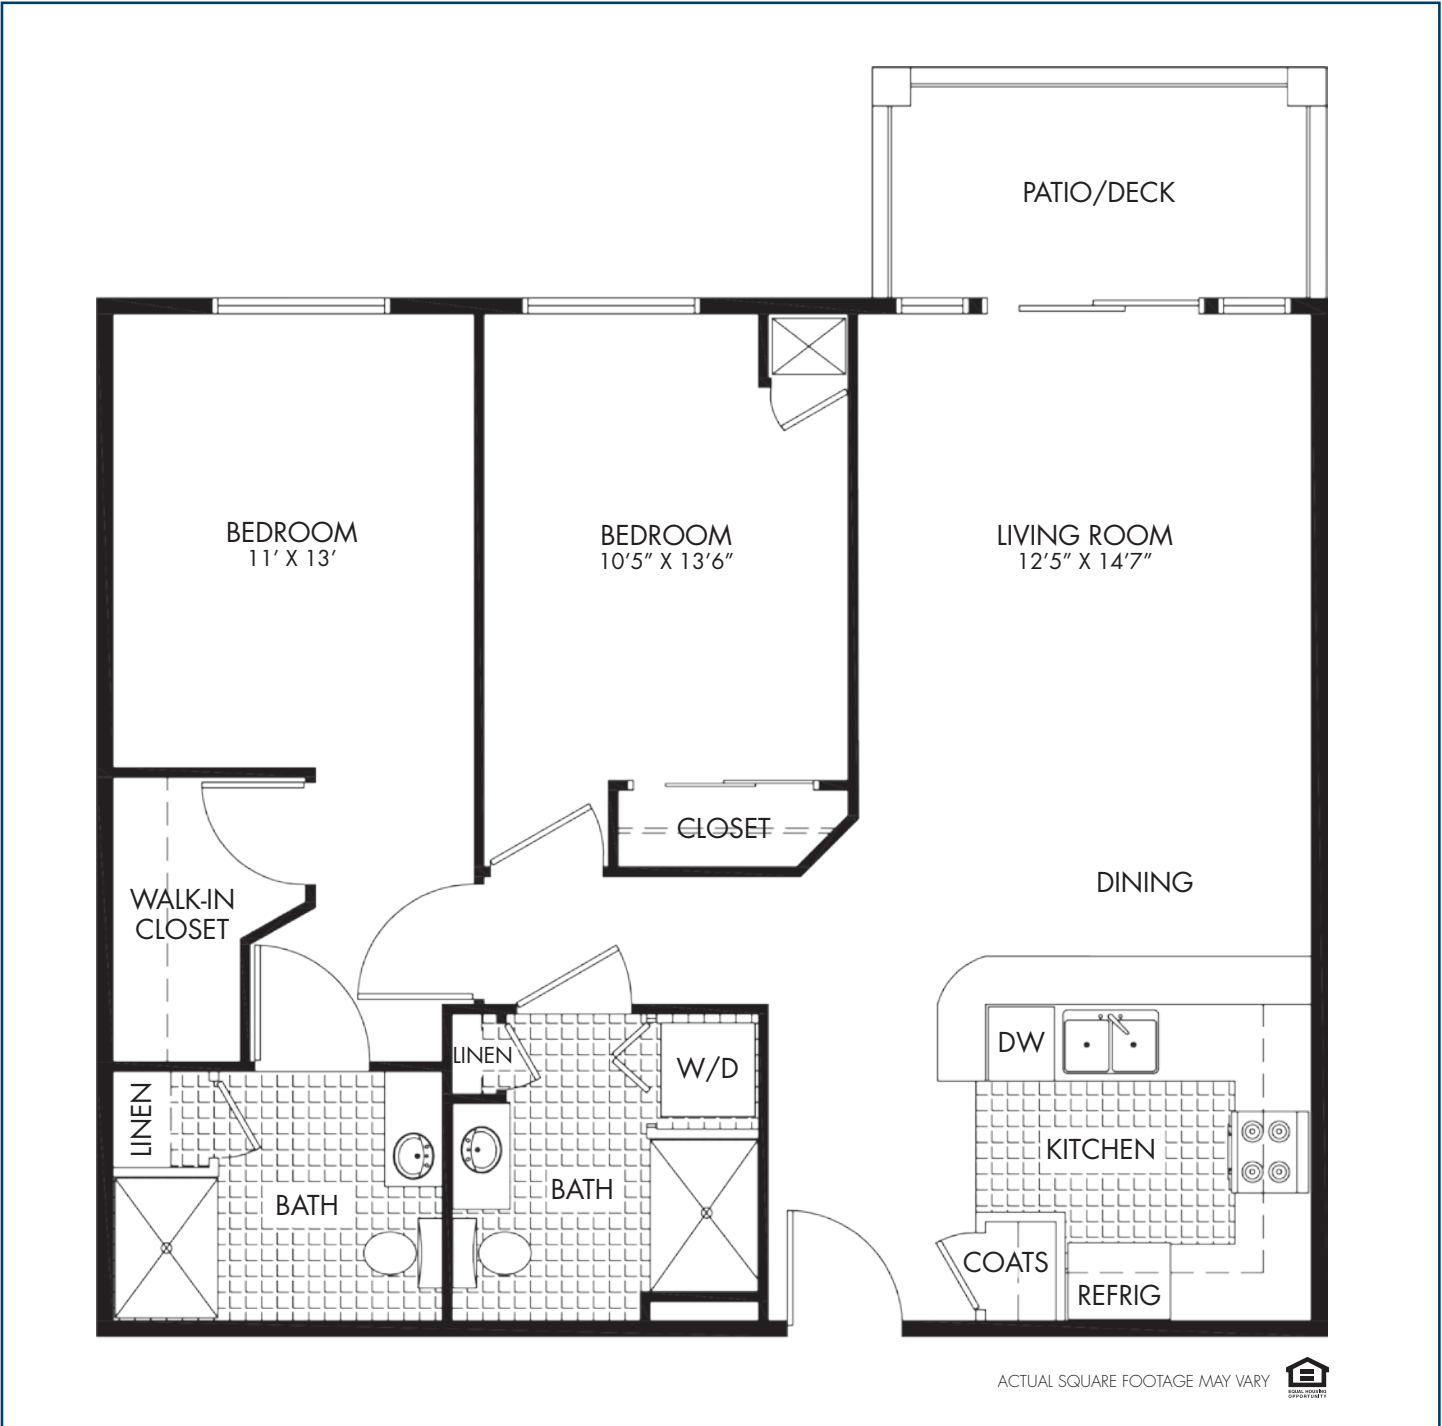

**INDEPENDENT LIVING FLOOR PLAN - TWO BEDROOM**

**JEFFERSON**  
1050 SQUARE FEET

ACTUAL SQUARE FOOTAGE MAY VARY 