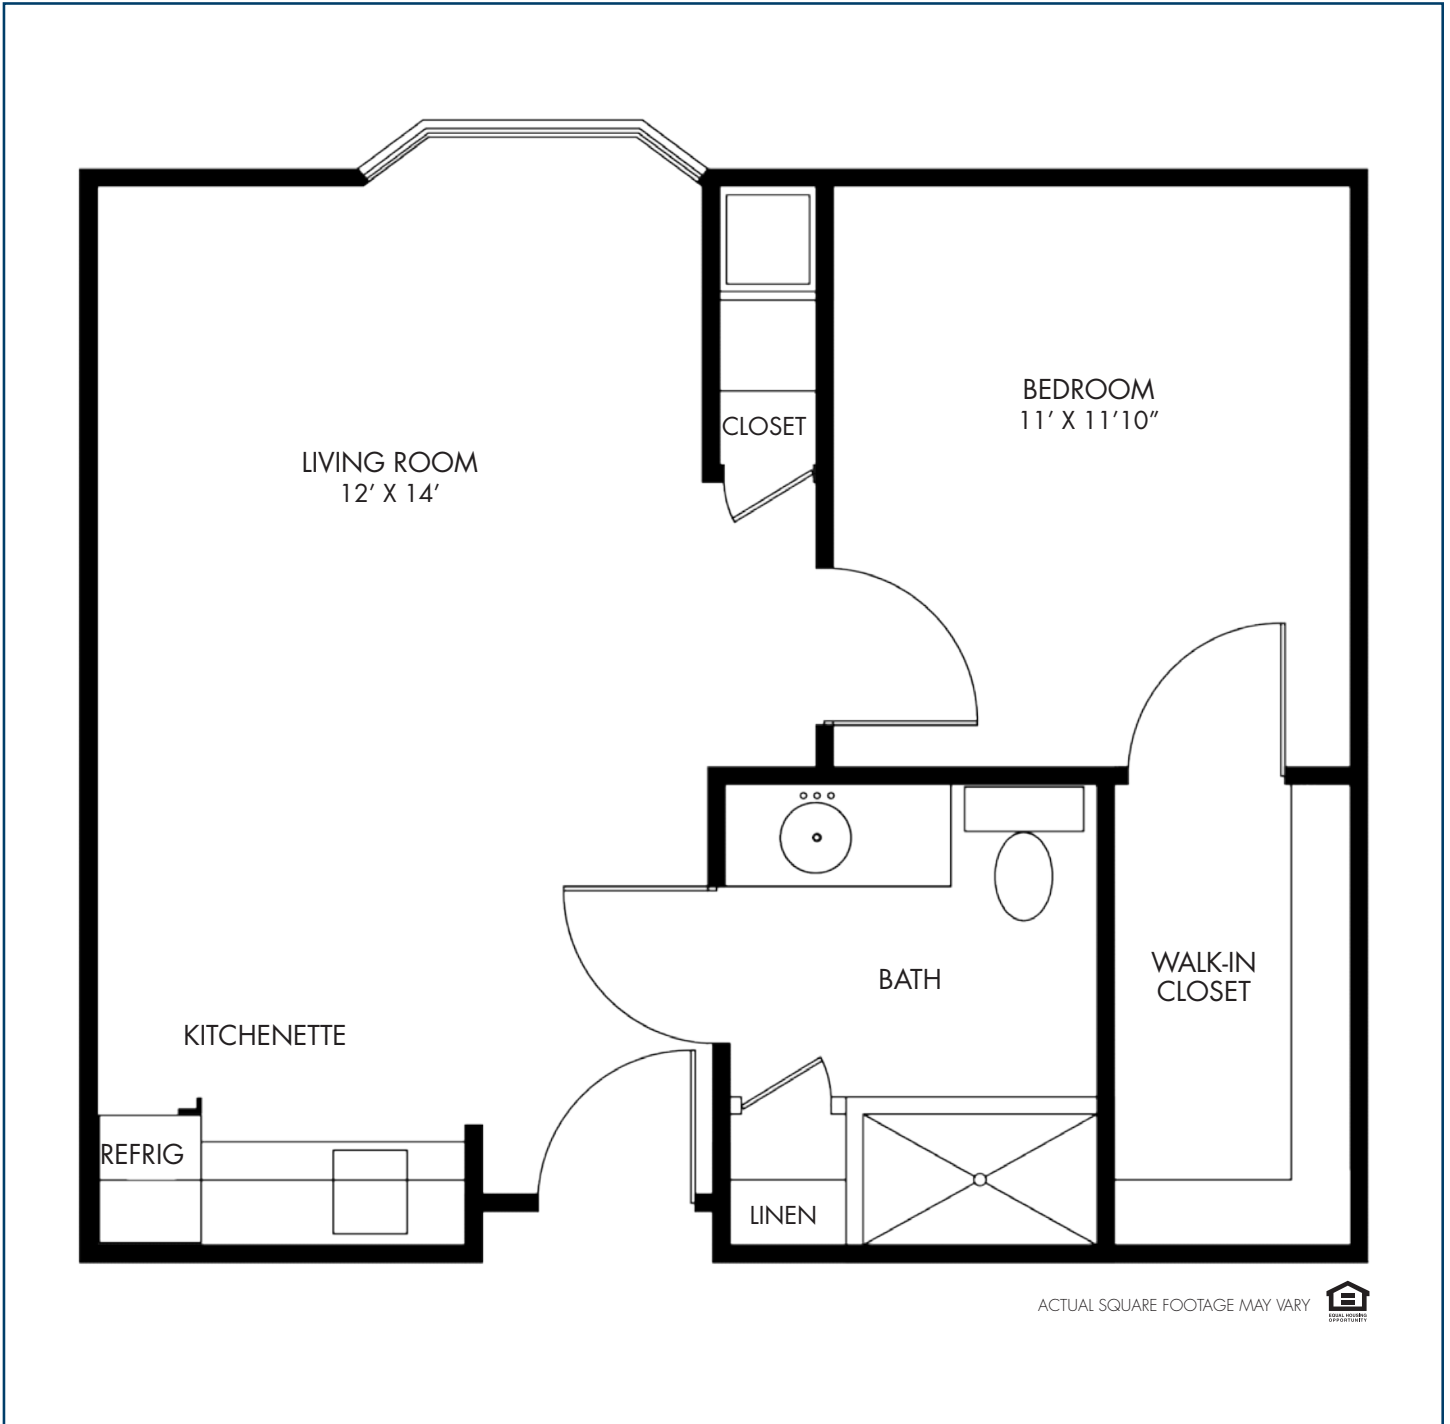

ASSISTED LIVING FLOOR PLAN – ONE BEDROOM

MAPLE II

621 SQUARE FEET

ACTUAL SQUARE FOOTAGE MAY VARY 