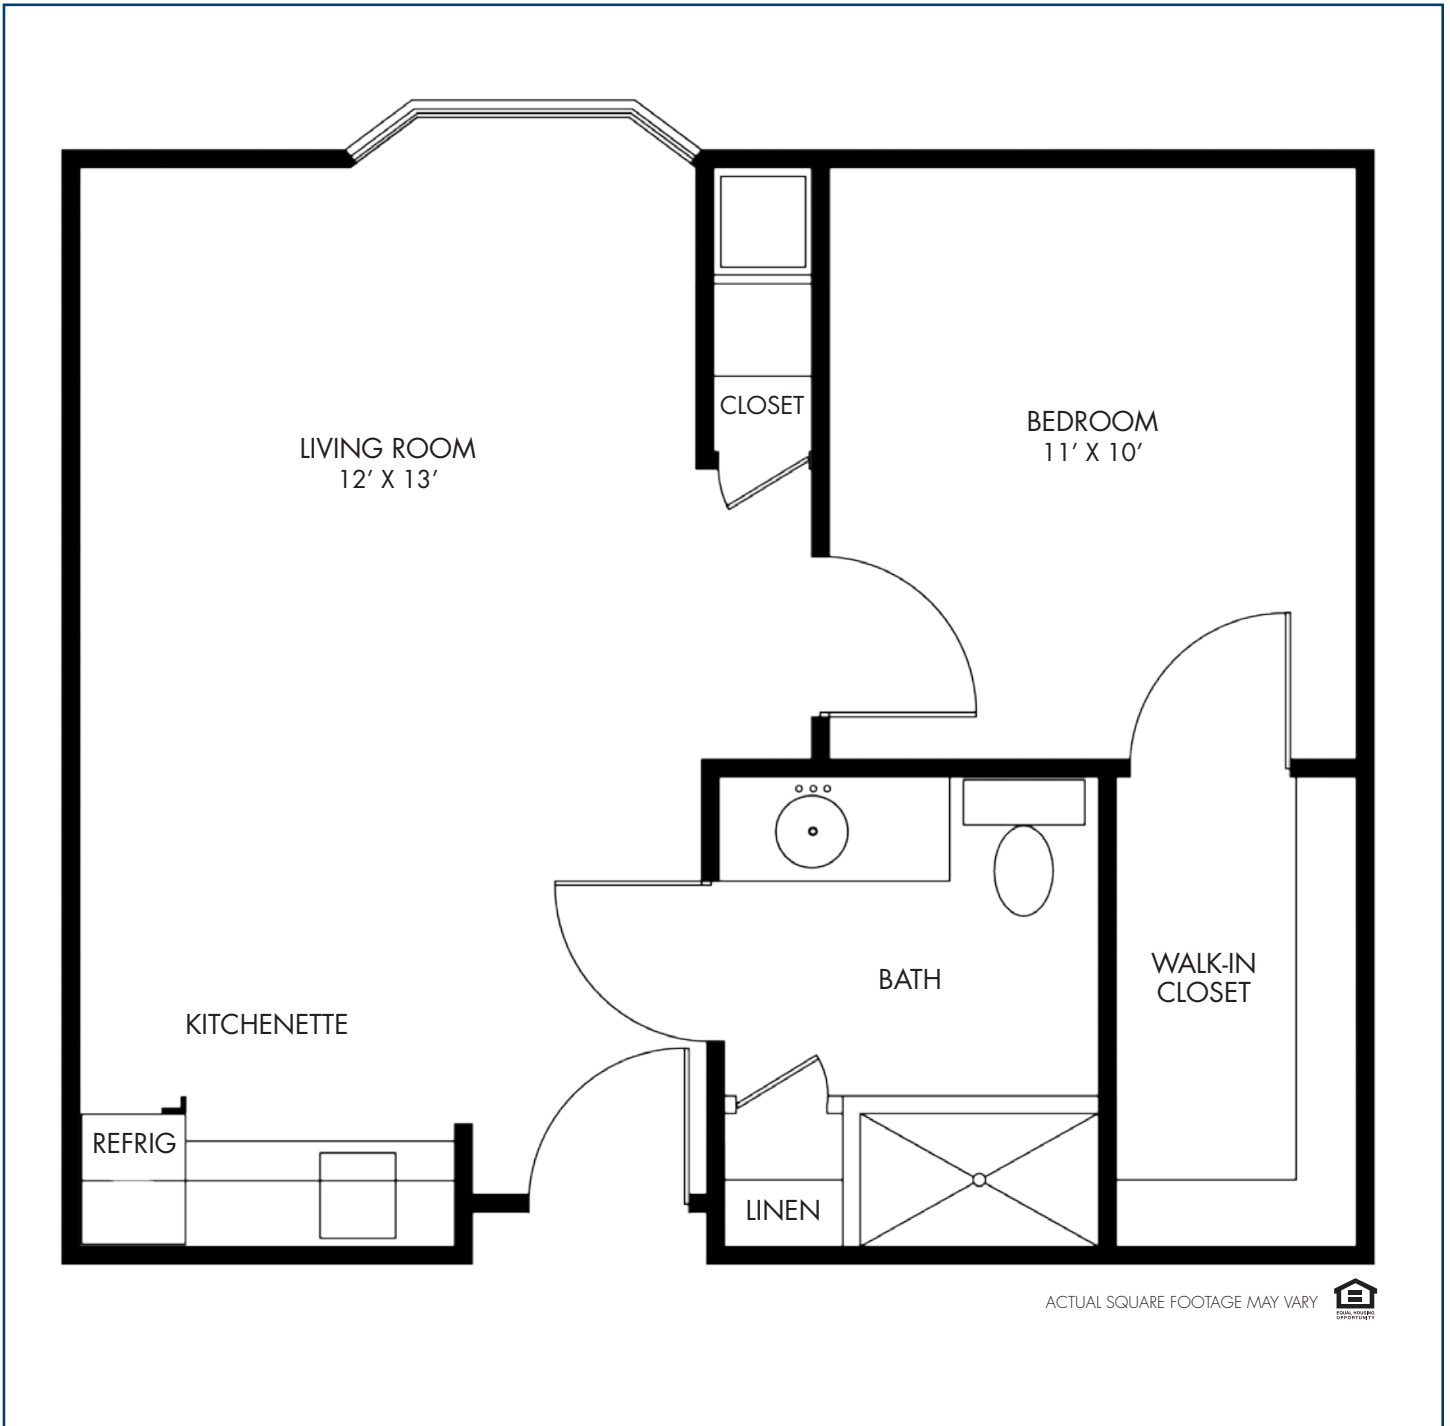

ASSISTED LIVING FLOOR PLAN – ONE BEDROOM

**MAPLE I**  
592 SQUARE FEET

ACTUAL SQUARE FOOTAGE MAY VARY 