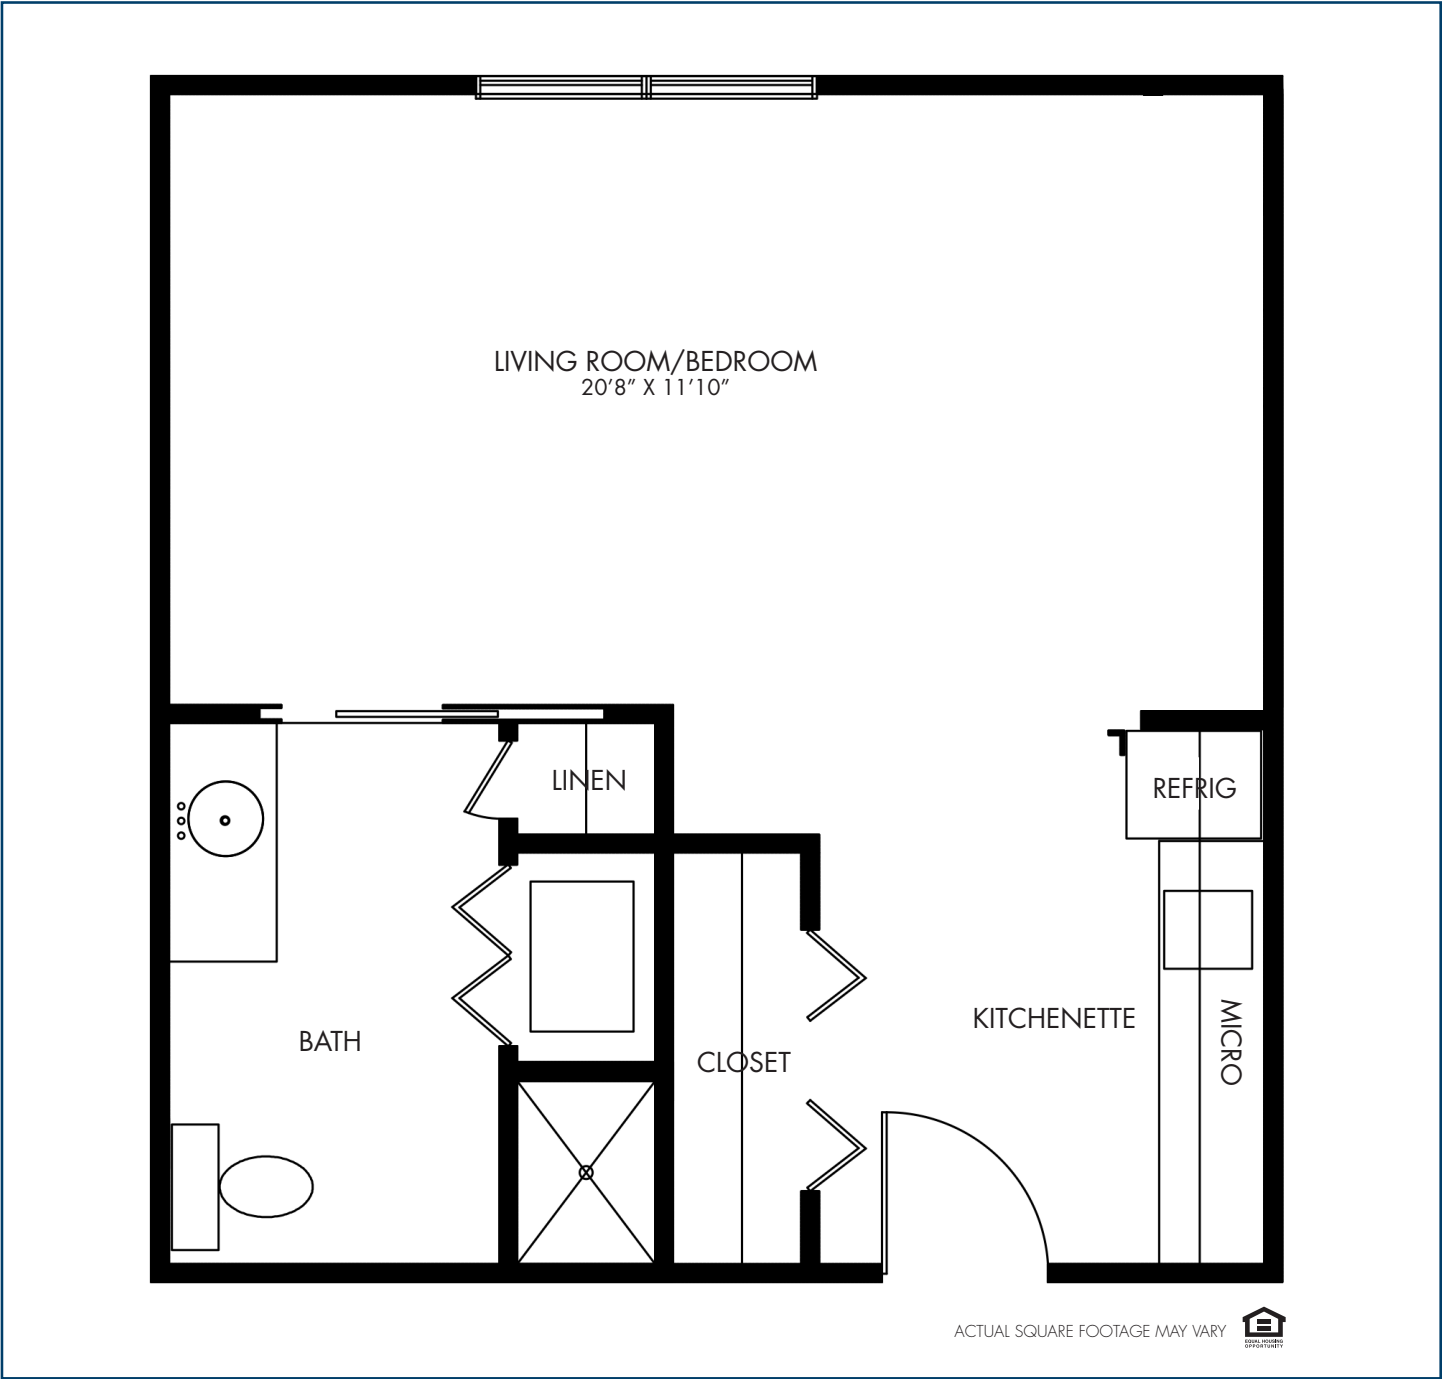

ASSISTED LIVING FLOOR PLAN – STUDIO

**BRISTOL**  
475 SQUARE FEET

ACTUAL SQUARE FOOTAGE MAY VARY 