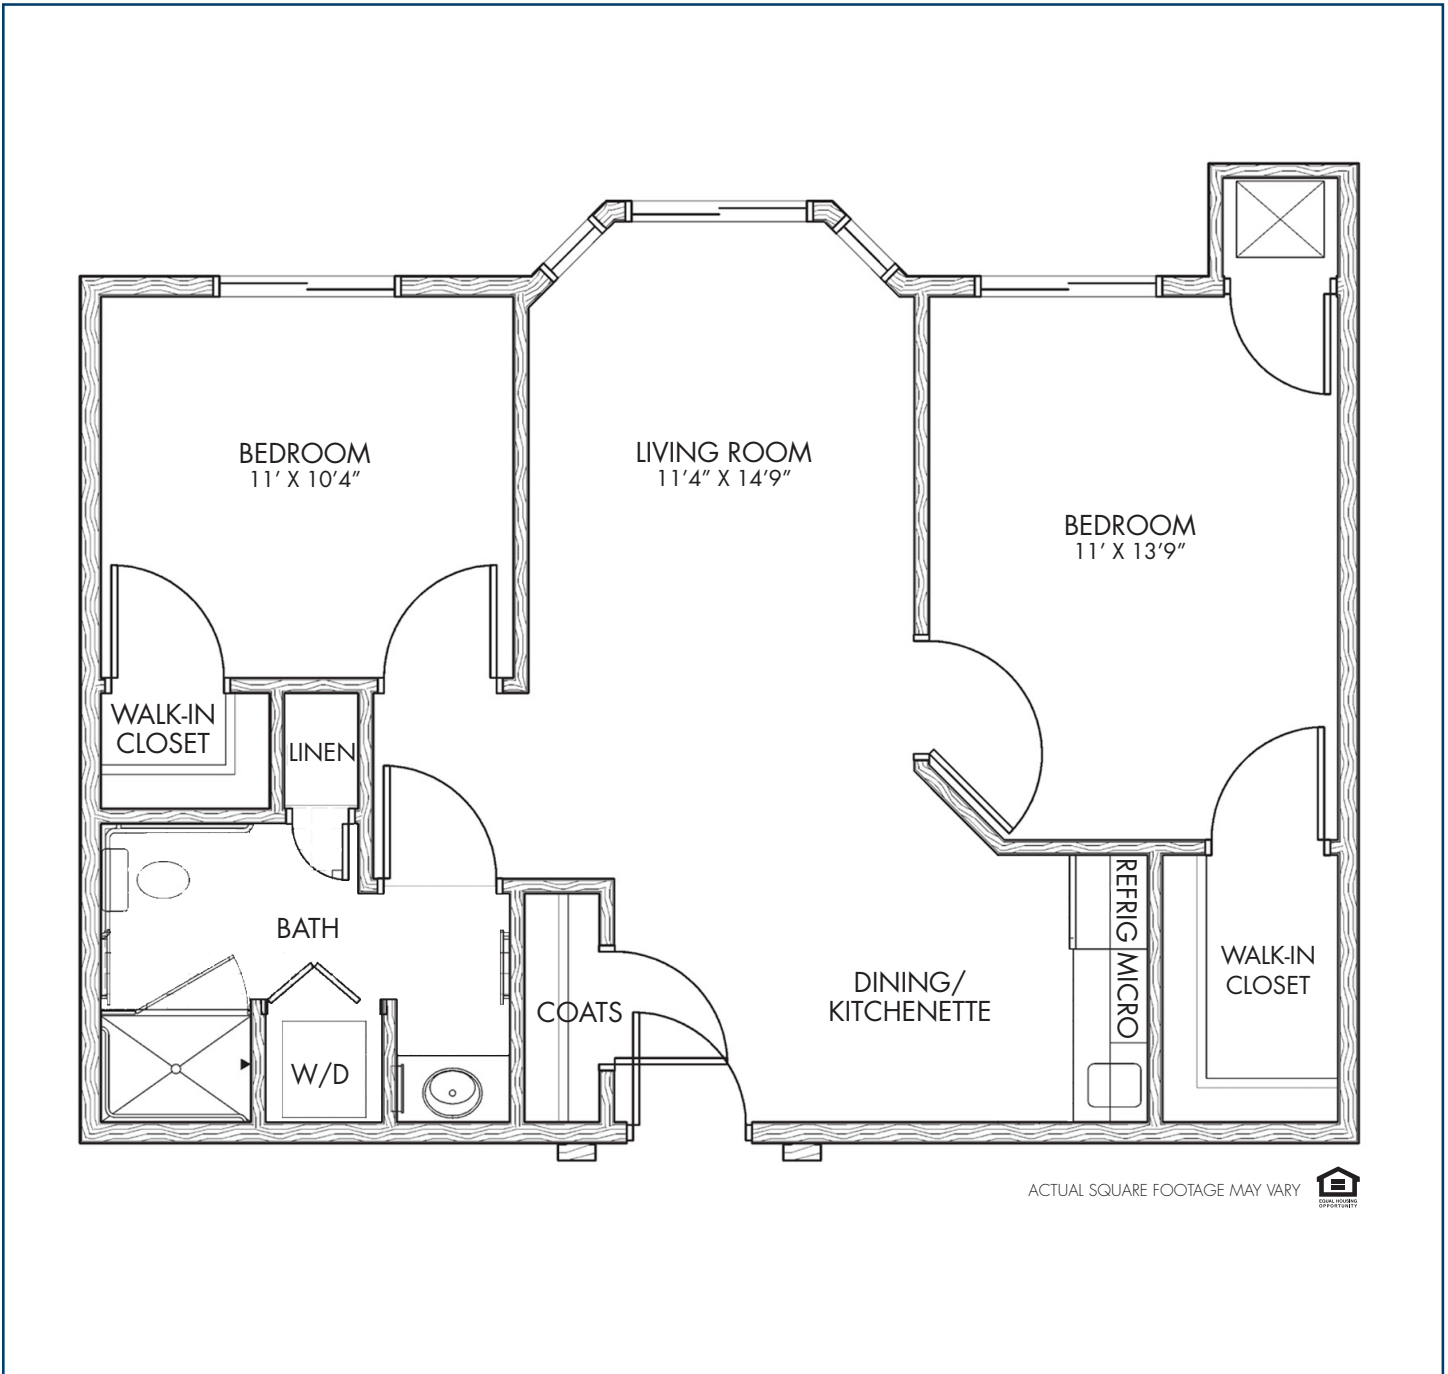

ASSISTED LIVING FLOOR PLAN – TWO BEDROOM

BILTMORE

798 SQUARE FEET

ACTUAL SQUARE FOOTAGE MAY VARY 