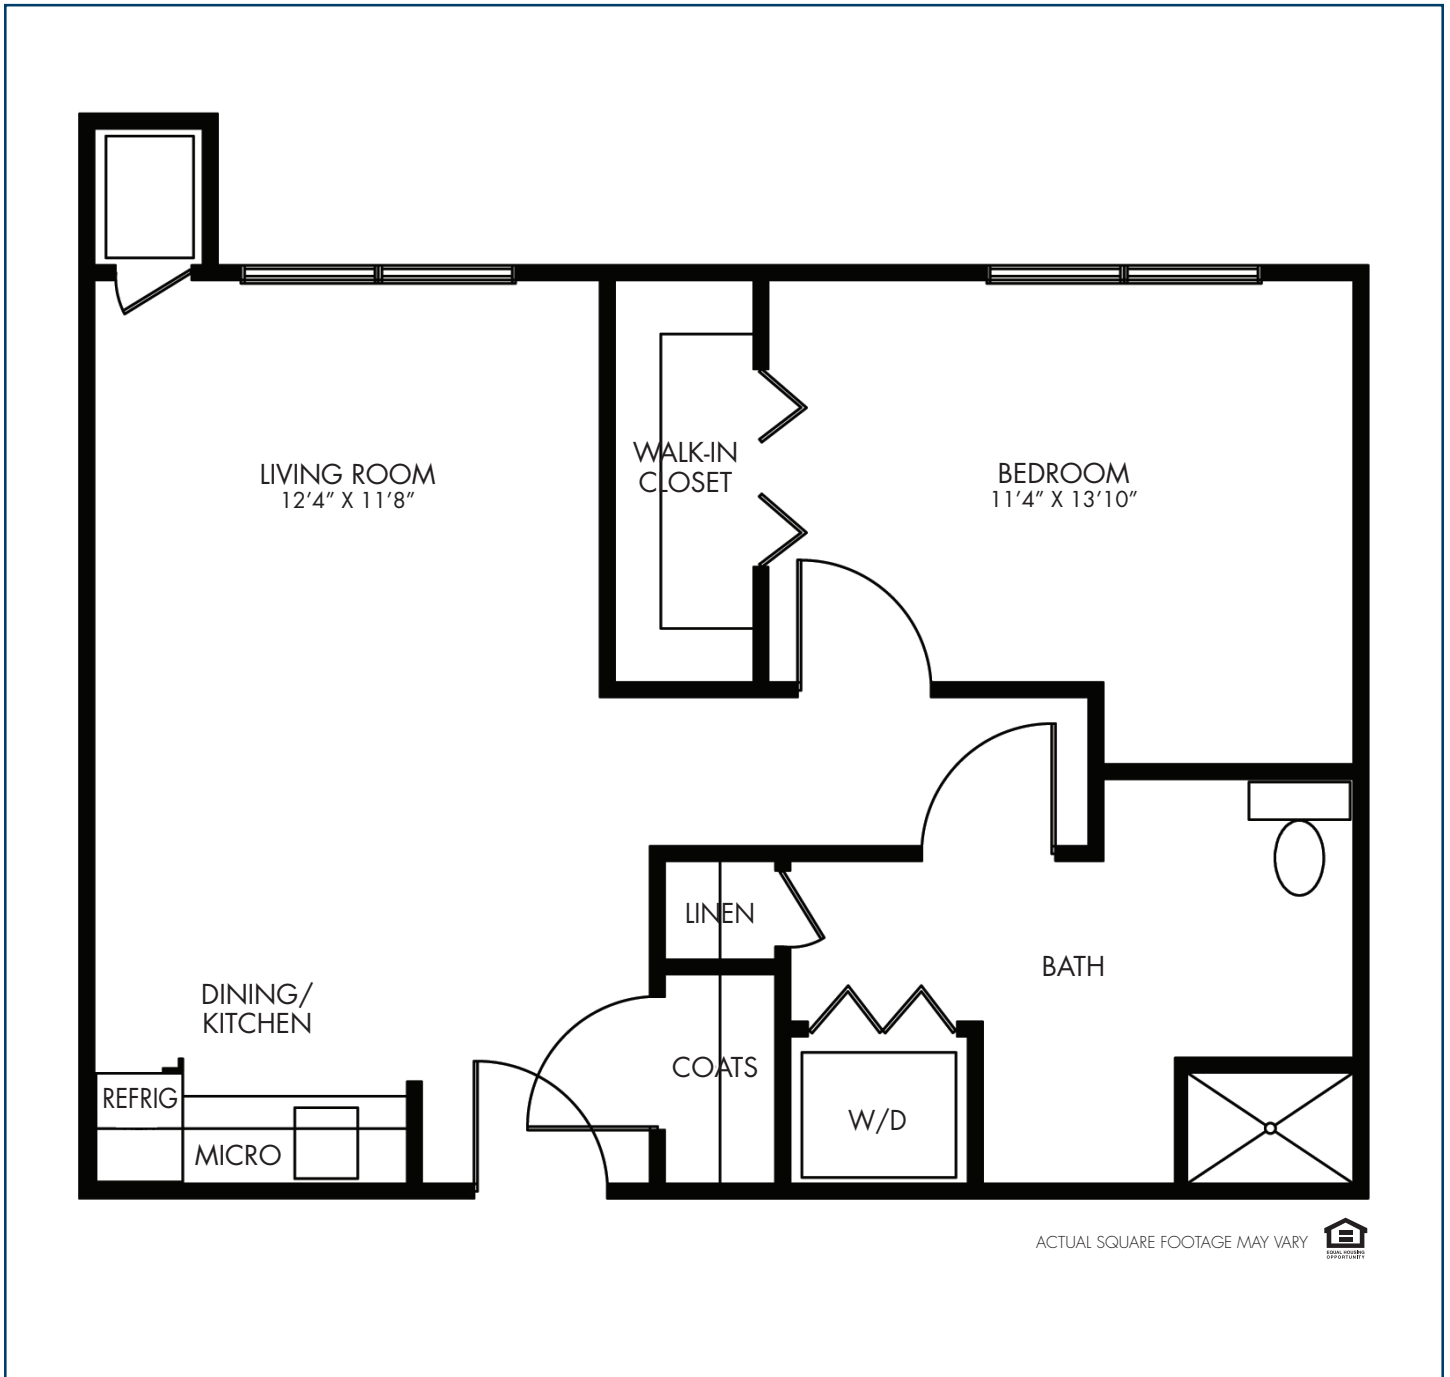

ASSISTED LIVING FLOOR PLAN – ONE BEDROOM

AURORA
654 SQUARE FEET

ACTUAL SQUARE FOOTAGE MAY VARY