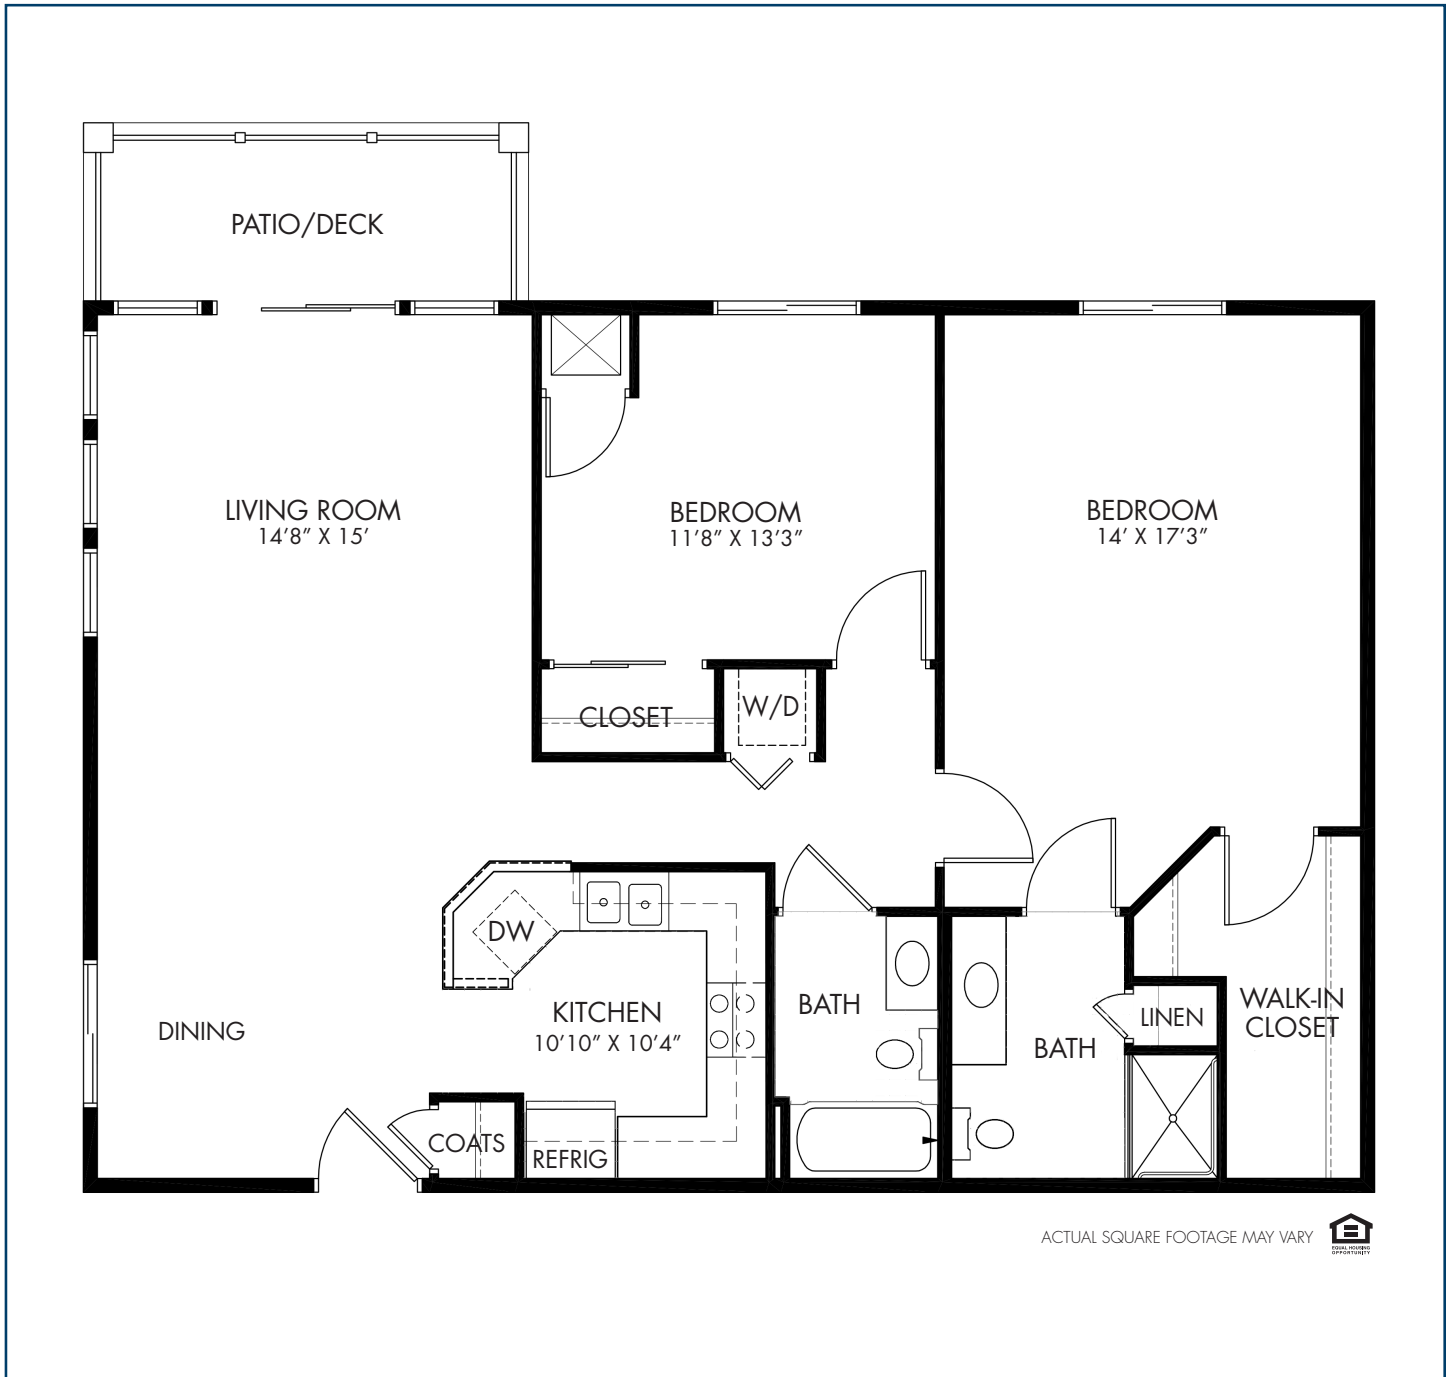

INDEPENDENT LIVING FLOOR PLAN FOUNTAINSIDE – TWO BEDROOM

SWAN
1298 SQUARE FEET

ACTUAL SQUARE FOOTAGE MAY VARY