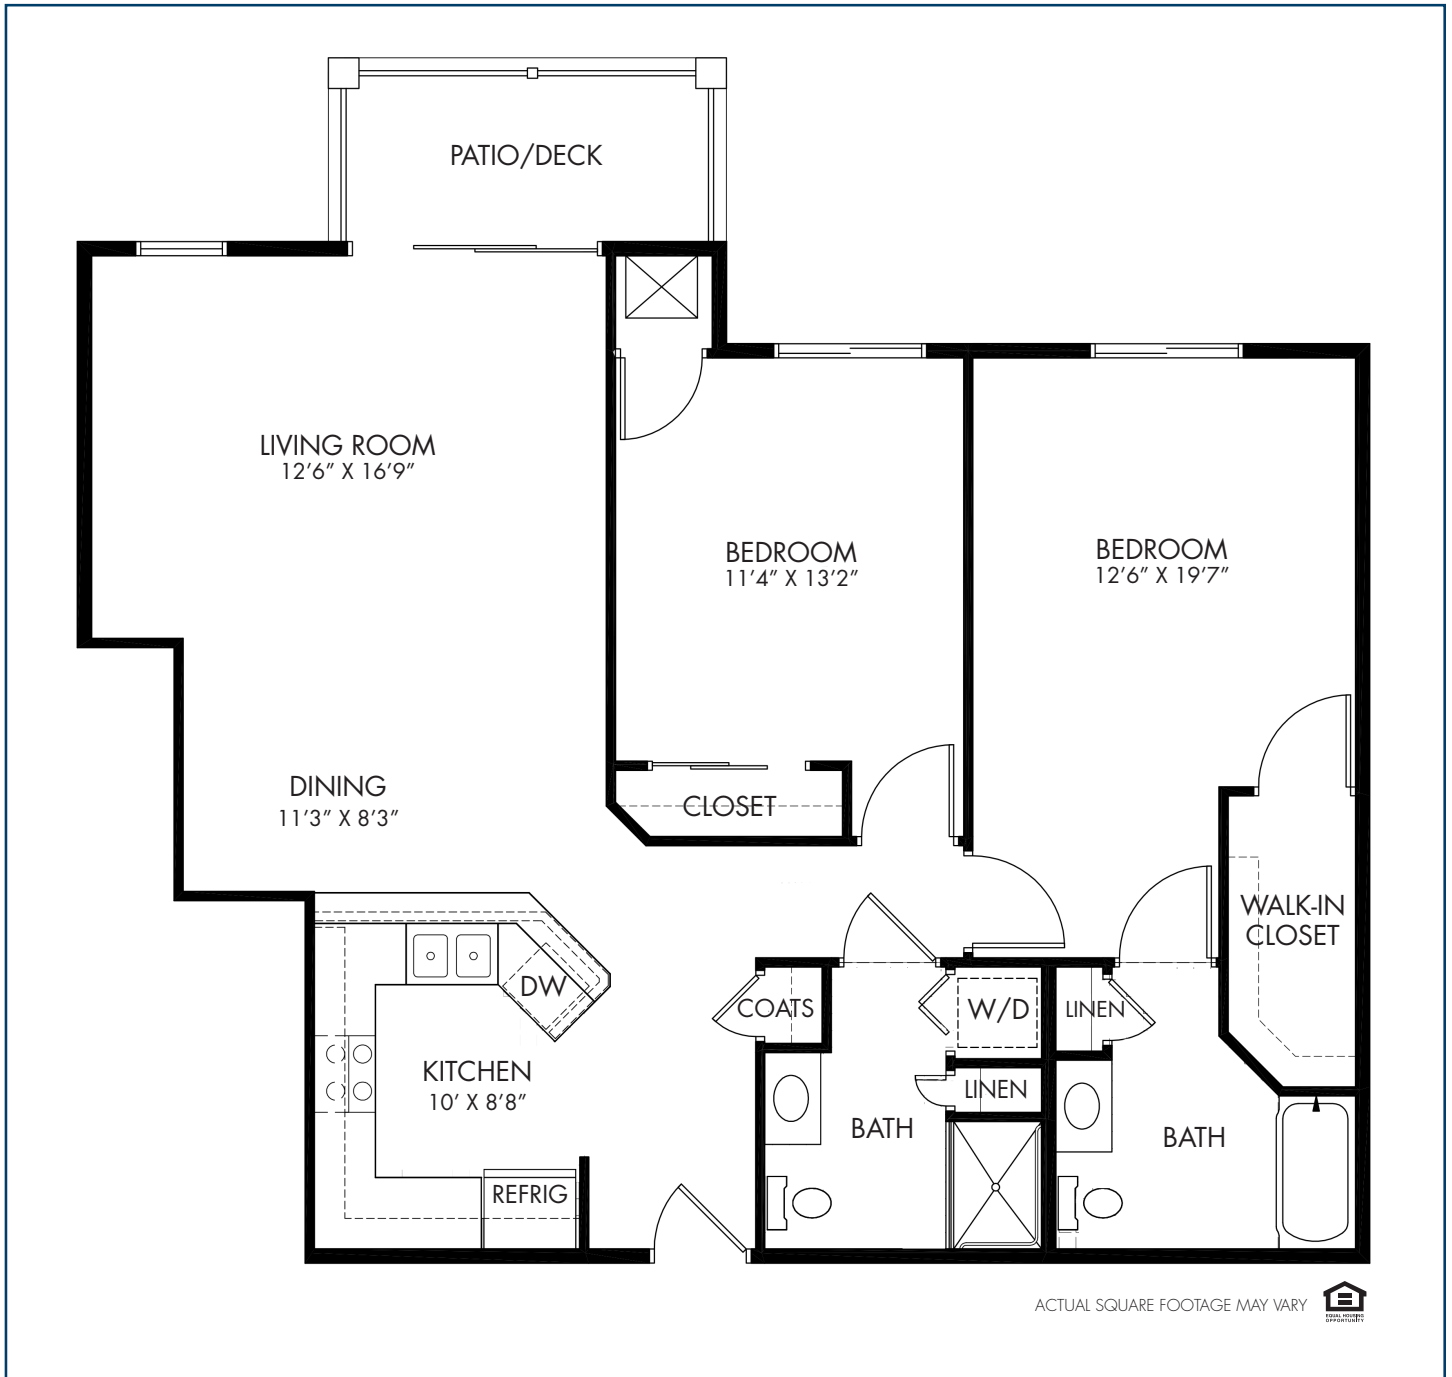

INDEPENDENT LIVING FLOOR PLAN FOUNTAINSIDE – TWO BEDROOM

PEREGRINE

1212 SQUARE FEET

ACTUAL SQUARE FOOTAGE MAY VARY 