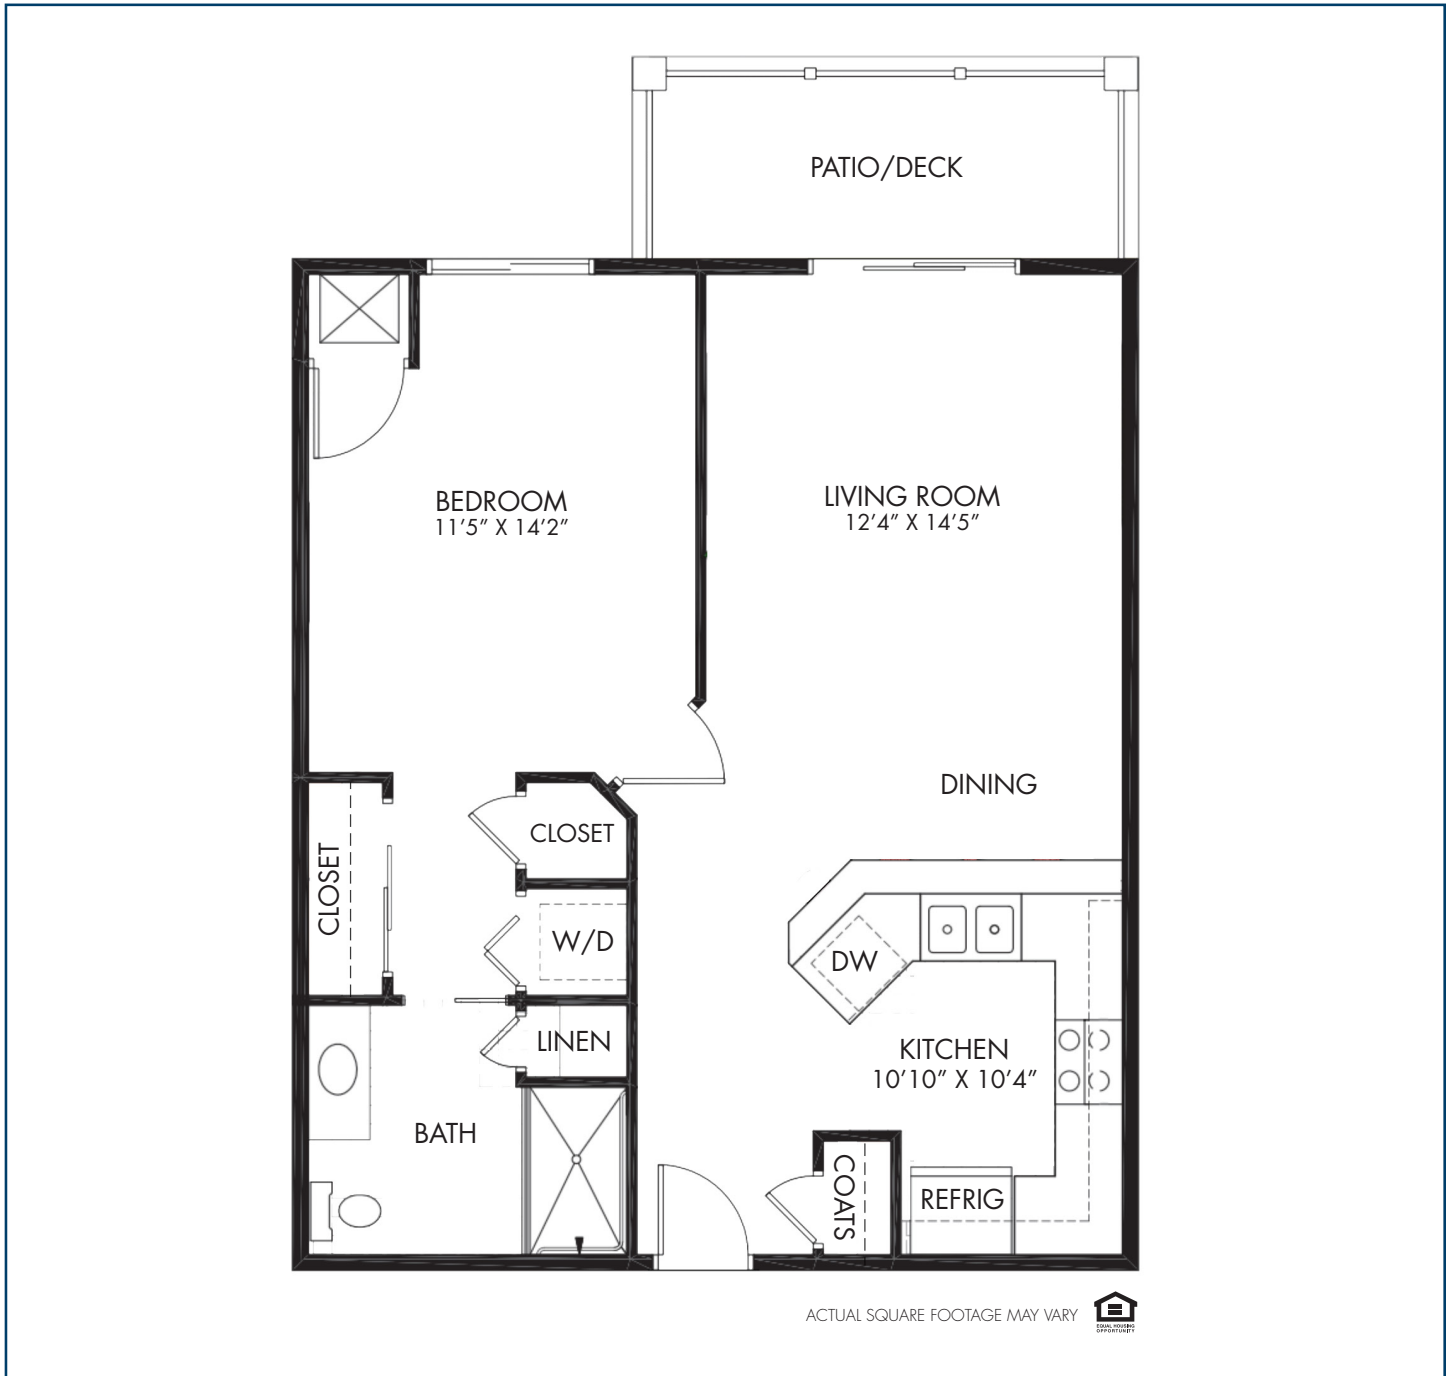

INDEPENDENT LIVING FLOOR PLAN FOUNTAINSIDE – ONE BEDROOM

LARK

738 SQUARE FEET

ACTUAL SQUARE FOOTAGE MAY VARY 