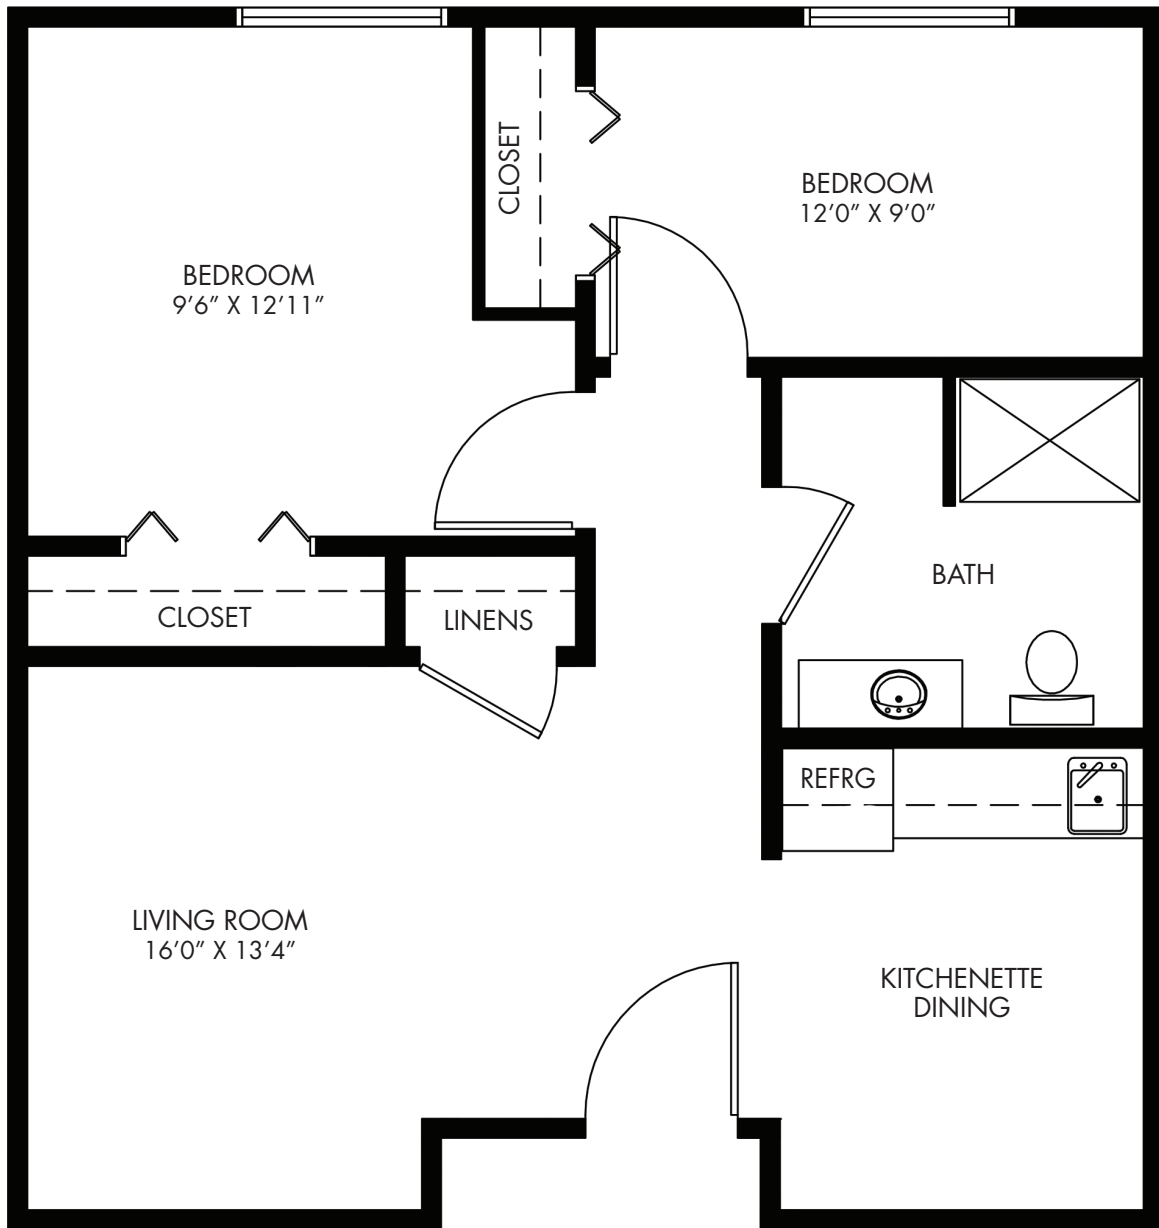

THE MEADOWS FLOOR PLAN - TWO BEDROOM

**TWO BEDROOM**  
738 SQUARE FEET

ACTUAL SQUARE FOOTAGE MAY VARY