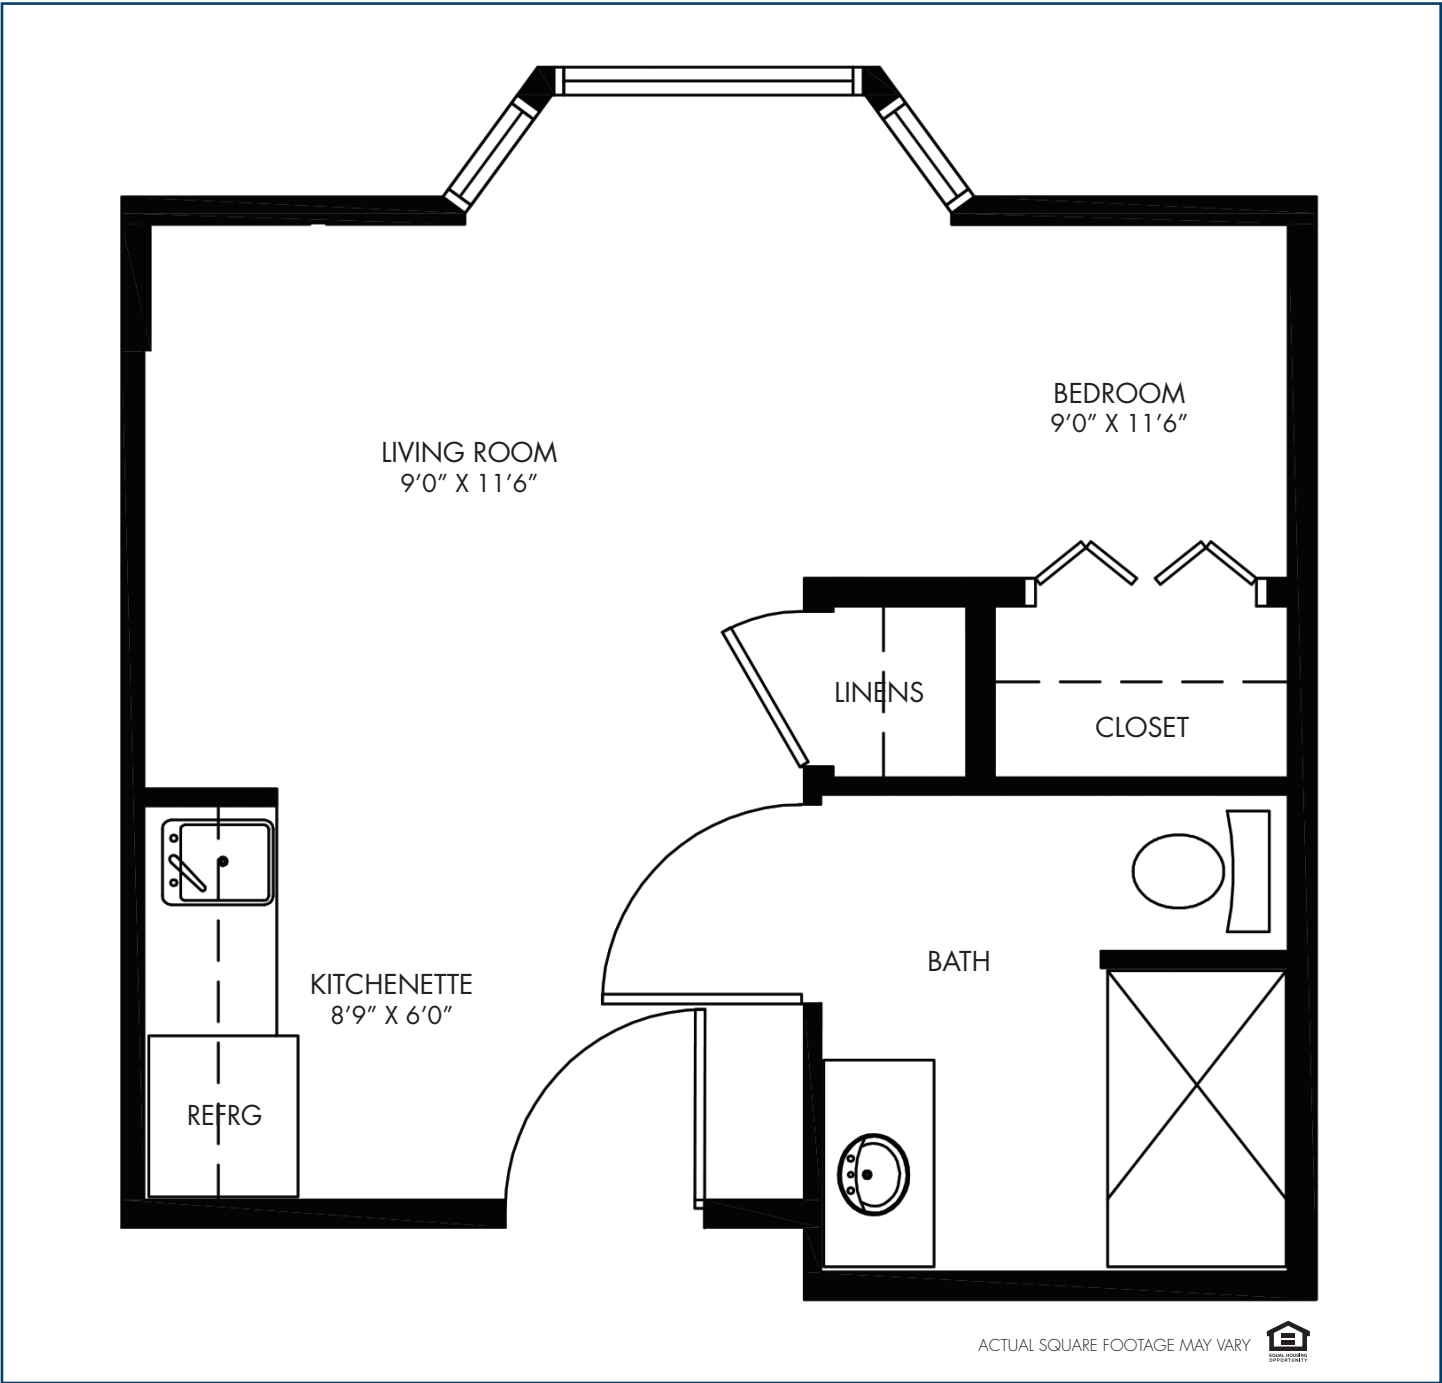

ASSISTED LIVING FLOOR PLAN – STUDIO

WREN
403 SQUARE FEET

ACTUAL SQUARE FOOTAGE MAY VARY 