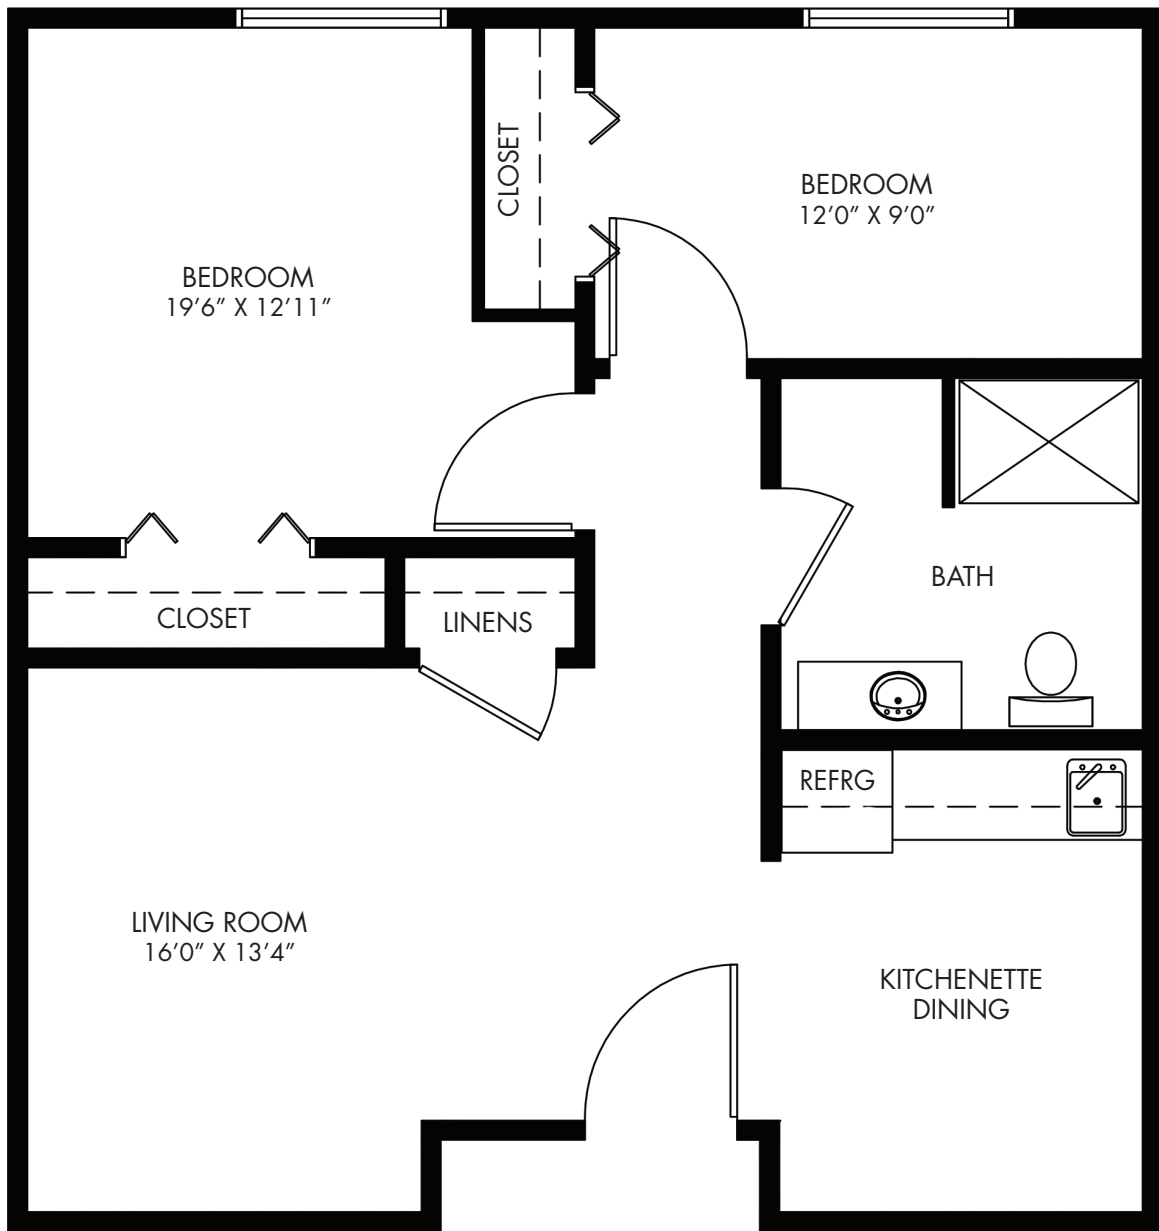

ASSISTED LIVING FLOOR PLAN – TWO BEDROOM

ROBIN
738 SQUARE FEET

ACTUAL SQUARE FOOTAGE MAY VARY