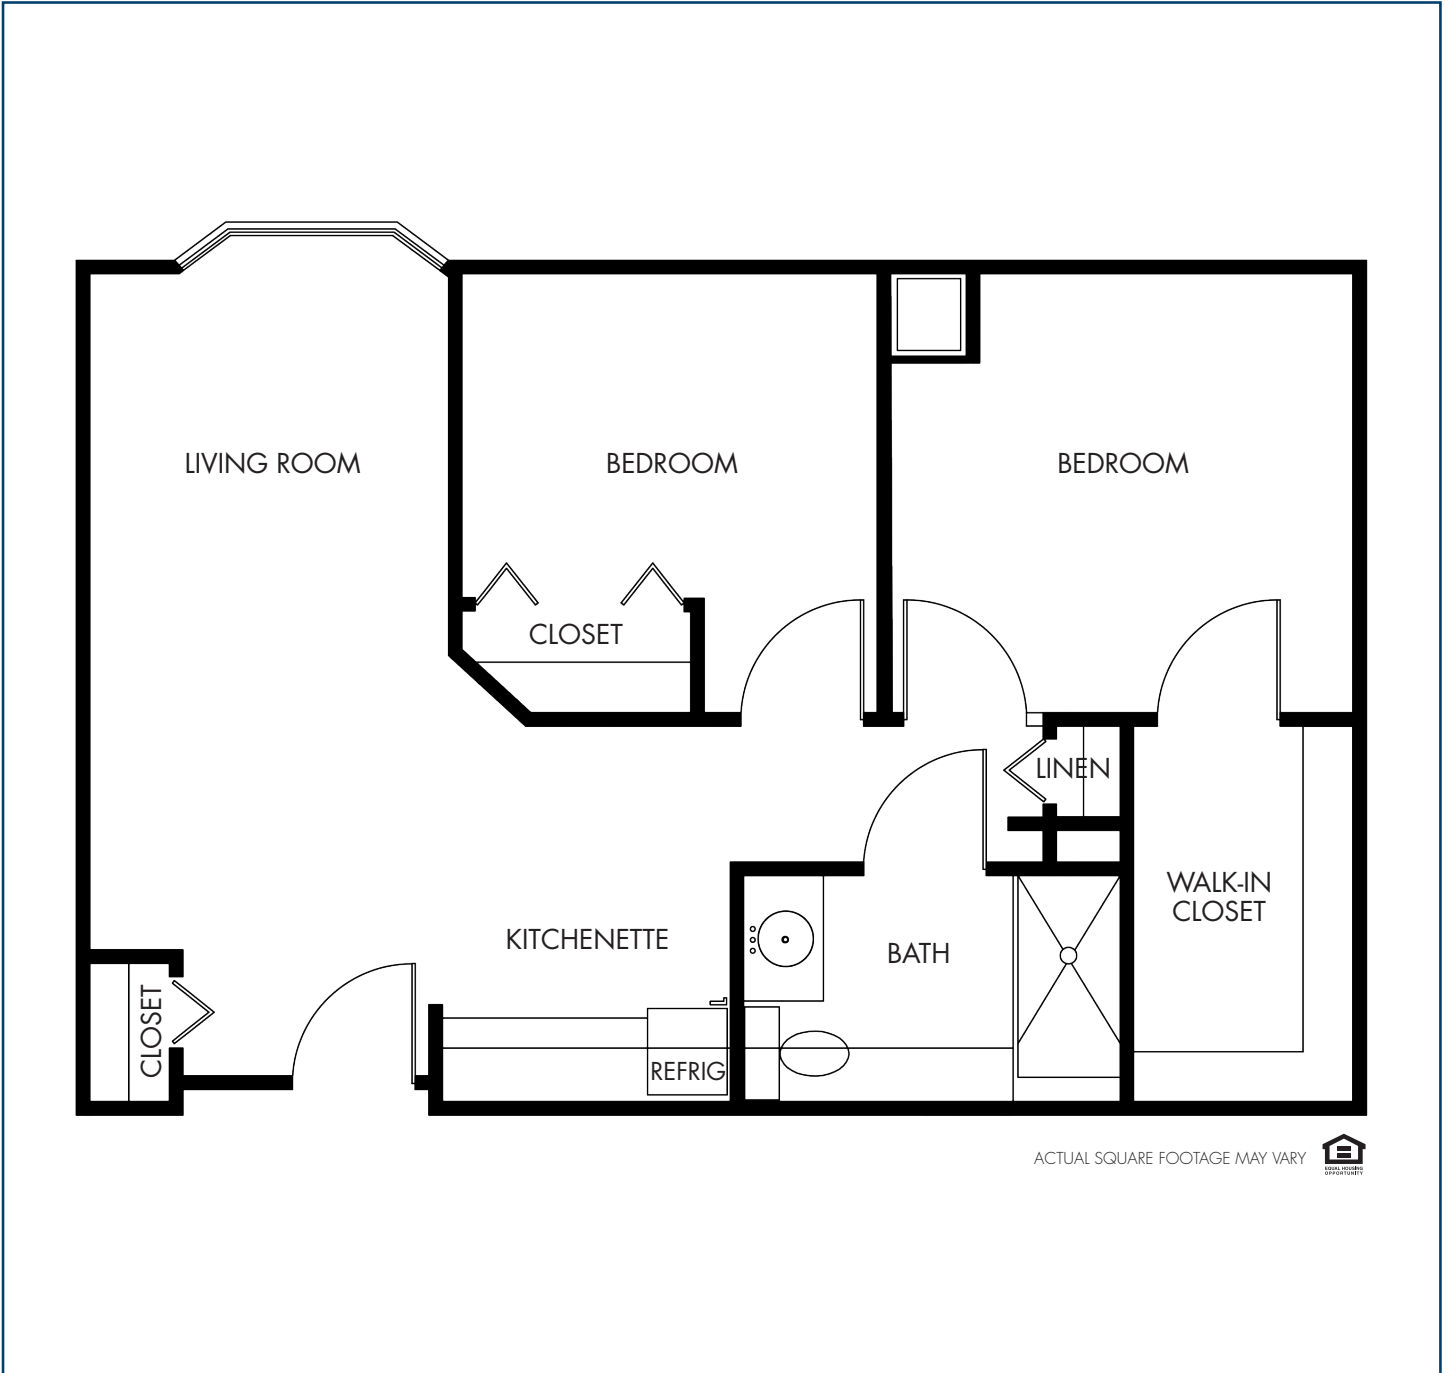

ASSISTED LIVING FLOOR PLAN – TWO BEDROOM

**CIVIC**  
770 SQUARE FEET

ACTUAL SQUARE FOOTAGE MAY VARY