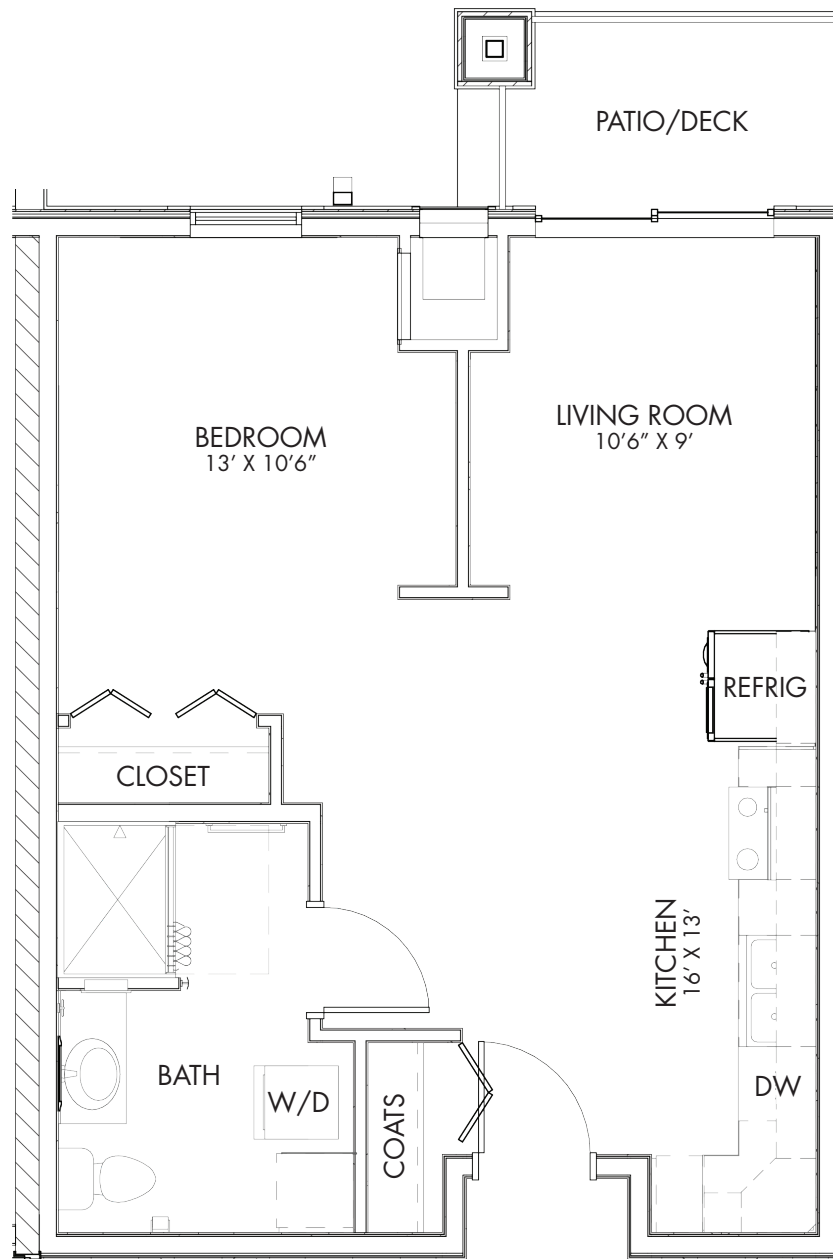

INDEPENDENT LIVING FLOOR PLAN - STUDIO

VELIE
550 SQUARE FEET

ACTUAL SQUARE FOOTAGE MAY VARY 