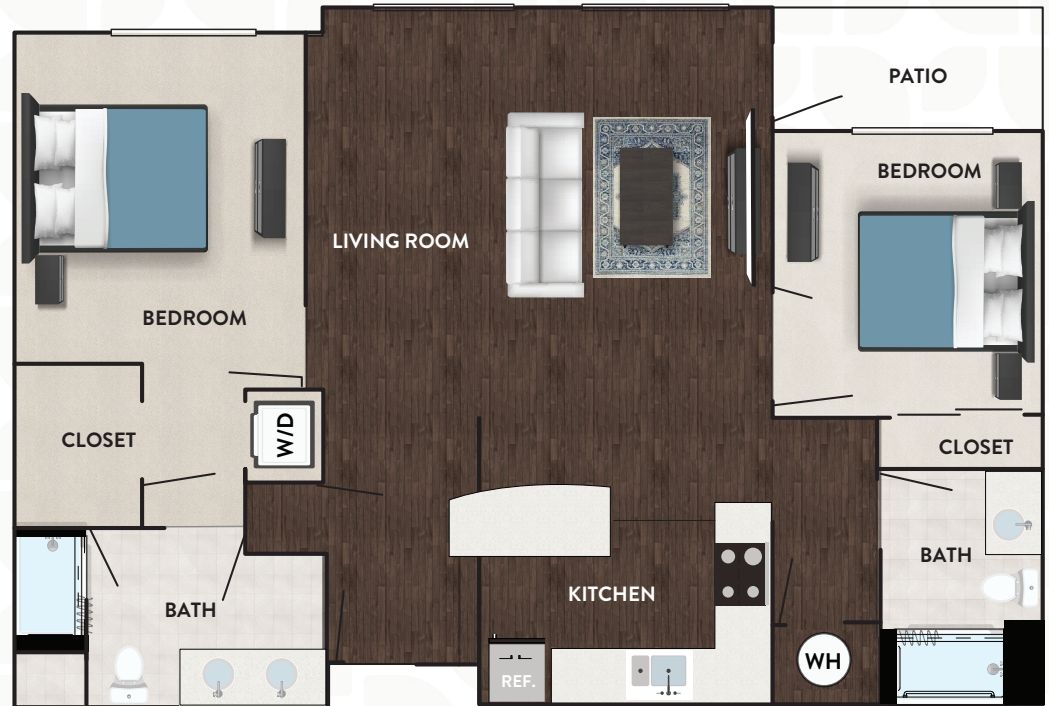

TWO-BEDROOM

1,251 sq ft

- Spacious kitchen with full-size refrigerator, stove/oven, microwave and dishwasher
- Stainless steel appliances and granite counter tops
- Large bathrooms with assistance bars and safety pull cords
- Individually controlled heat and air conditioning
- Washer and dryer
- Basic cable and WiFi

*Furniture not included
Finishes may vary by floor plan

INDEPENDENT AND ASSISTED LIVING
FLOOR PLANS

 **THE PEARL**
at BOULDER CREEK
DIAL SENIOR LIVING