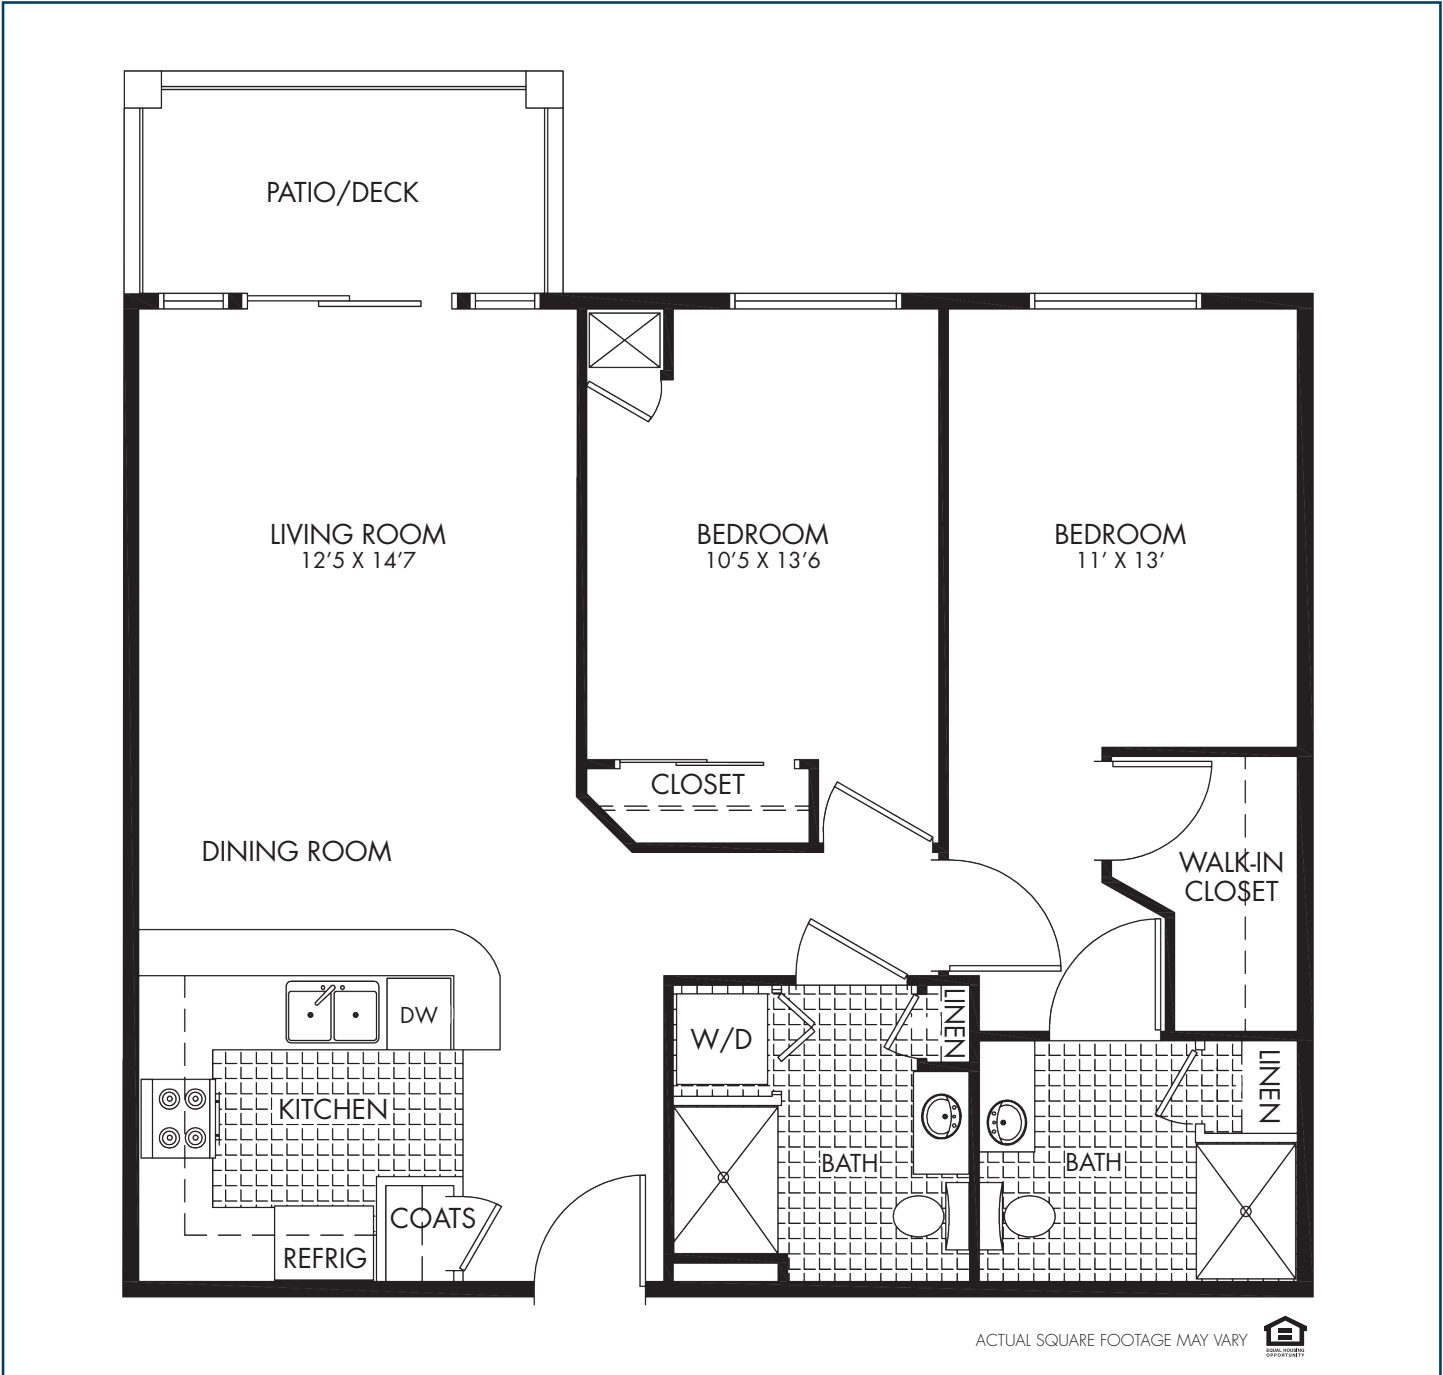

INDEPENDENT LIVING FLOOR PLAN – TWO BEDROOM

NEW YORK
1021 SQUARE FEET

ACTUAL SQUARE FOOTAGE MAY VARY 