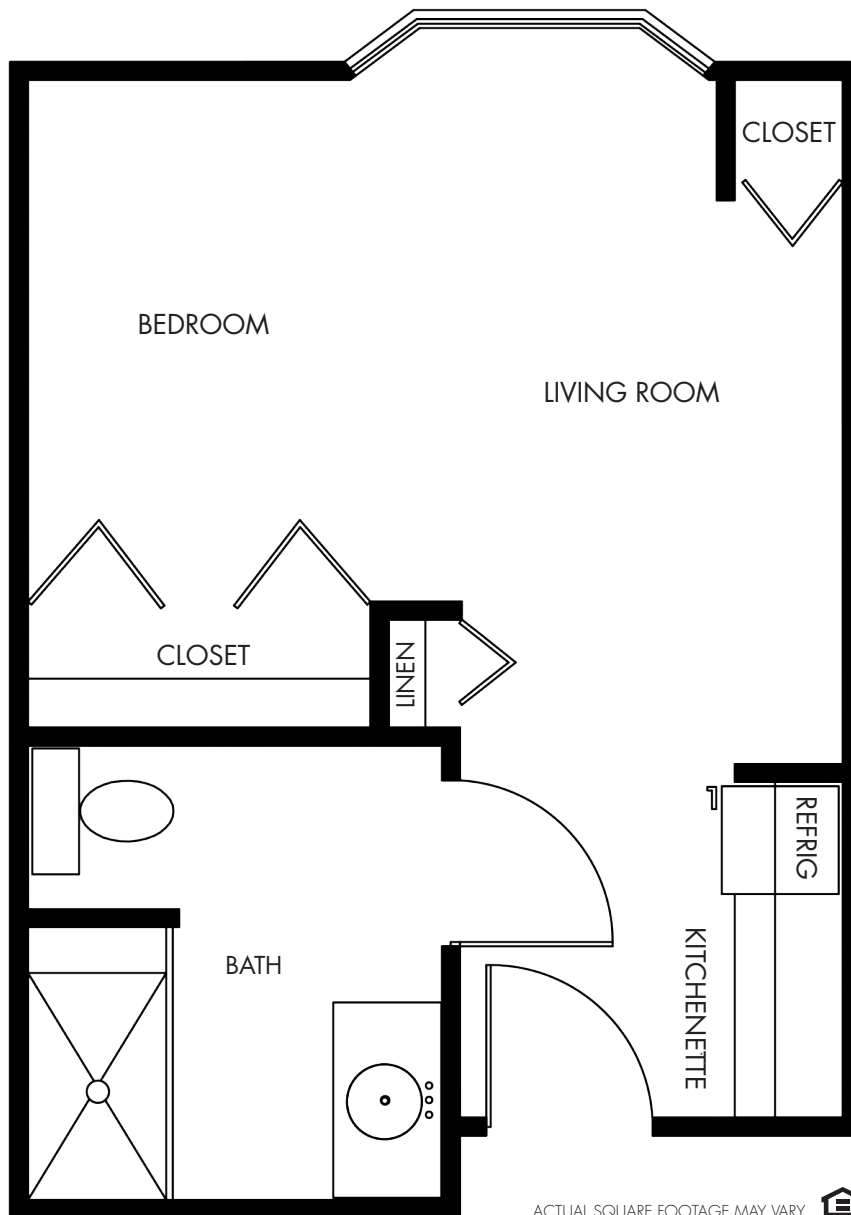

ASSISTED LIVING FLOOR PLAN – STUDIO

**LIBERTY**  
430 SQUARE FEET

ACTUAL SQUARE FOOTAGE MAY VARY 