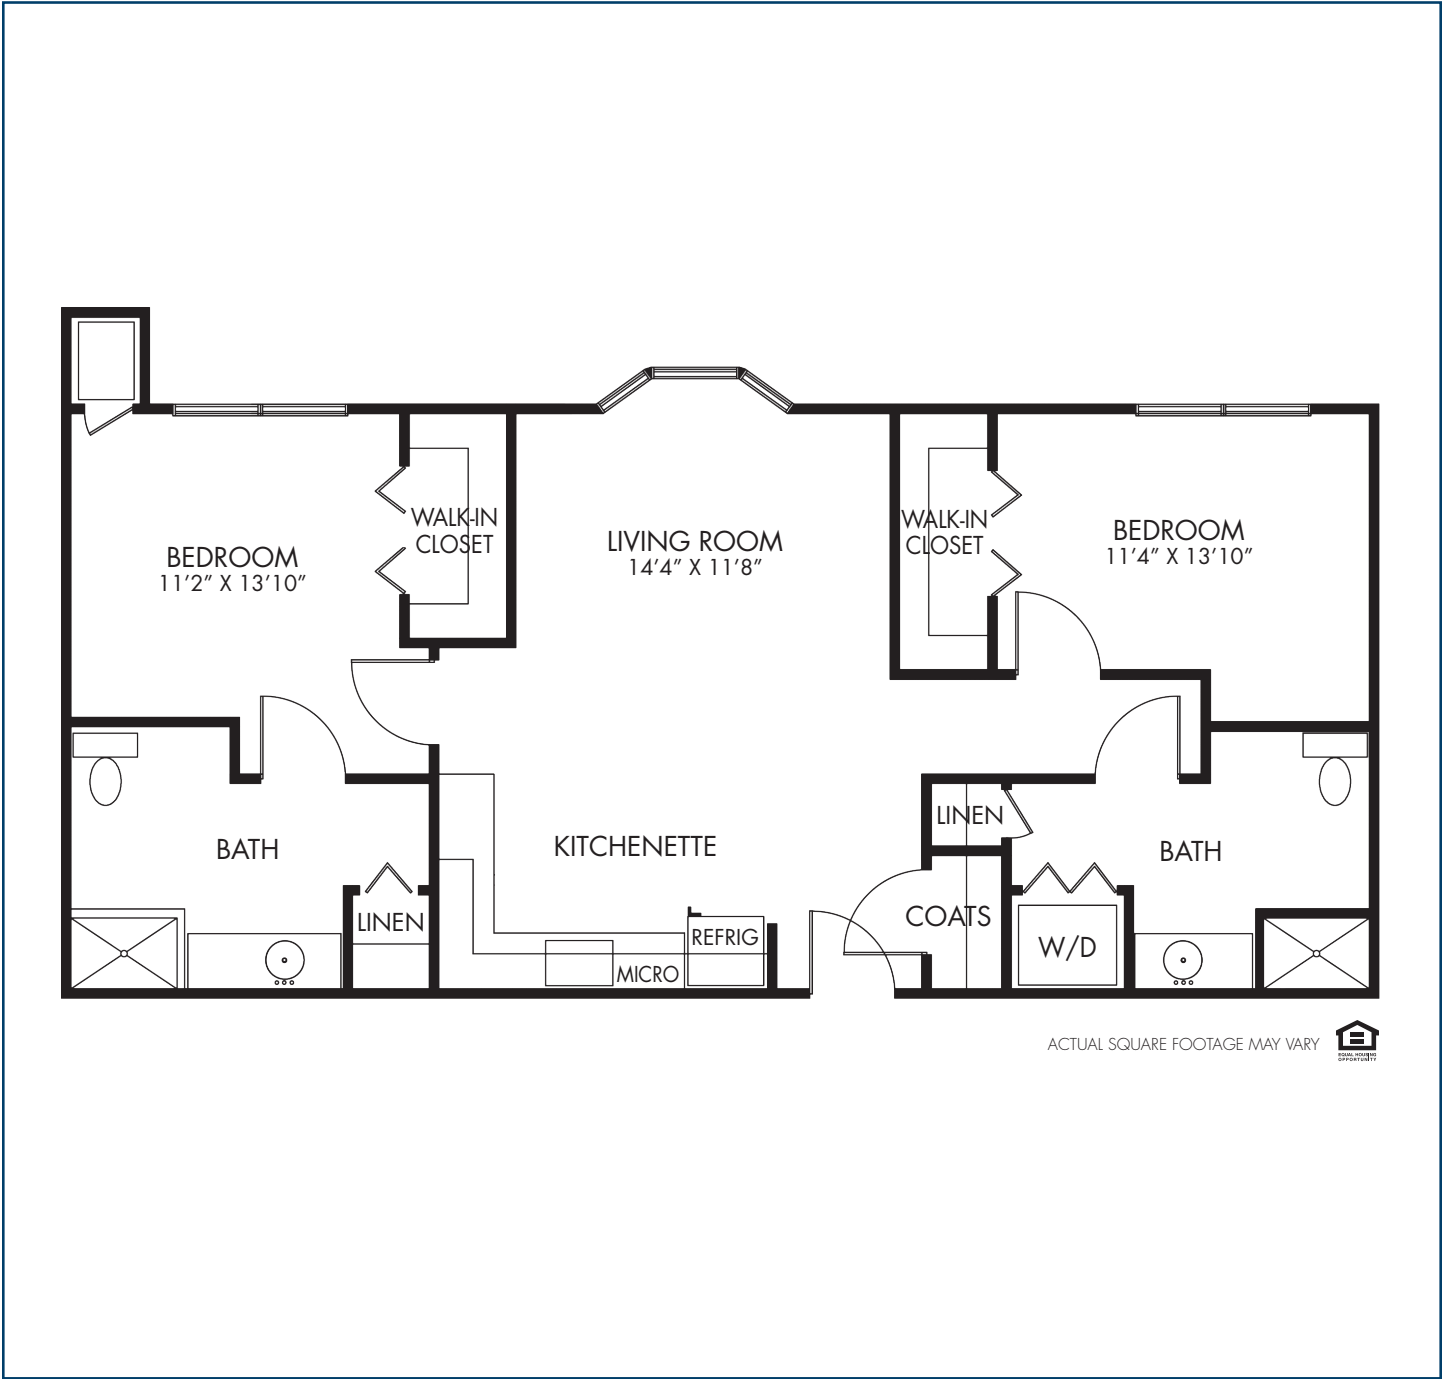

ASSISTED LIVING FLOOR PLAN – TWO BEDROOM

KINGSTON
1080 SQUARE FEET

ACTUAL SQUARE FOOTAGE MAY VARY 