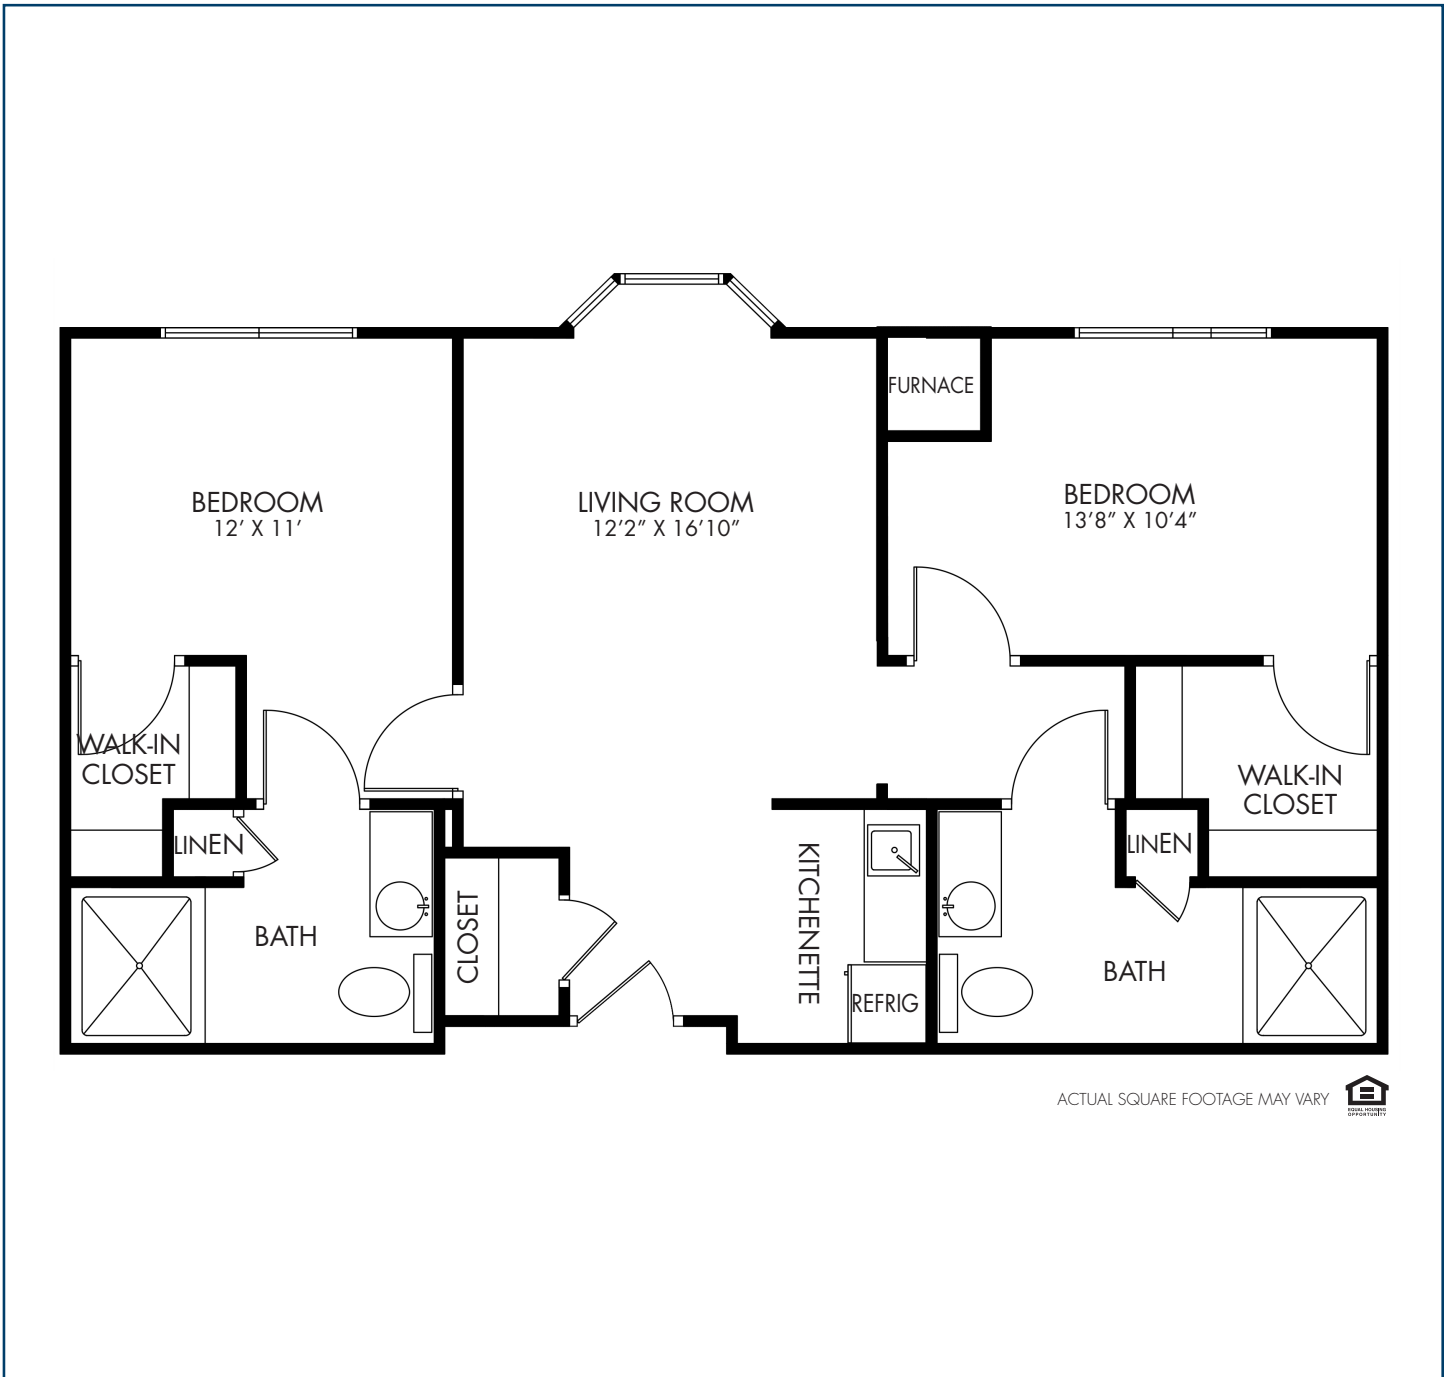

ASSISTED LIVING FLOOR PLAN – TWO BEDROOM

HARBOR
868 SQUARE FEET

ACTUAL SQUARE FOOTAGE MAY VARY 