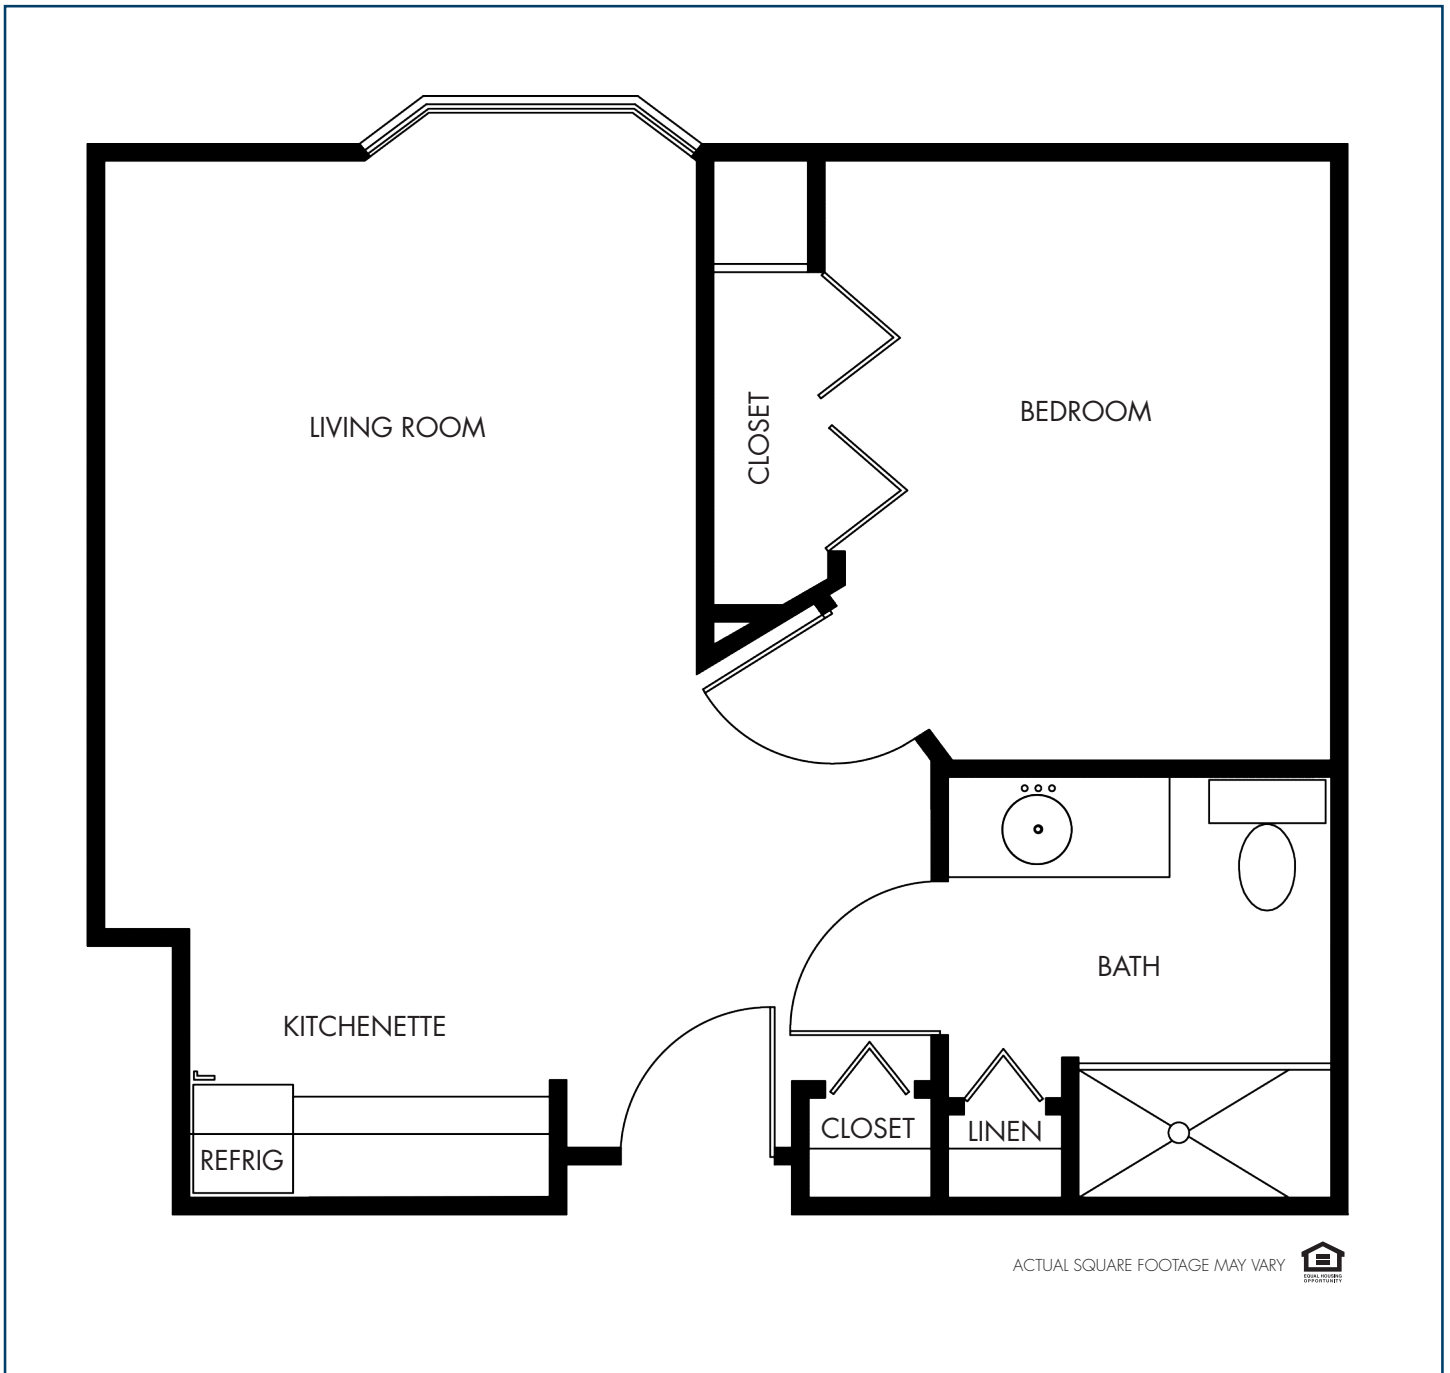

ASSISTED LIVING FLOOR PLAN – ONE BEDROOM

FREEDOM
537 SQUARE FEET

ACTUAL SQUARE FOOTAGE MAY VARY 