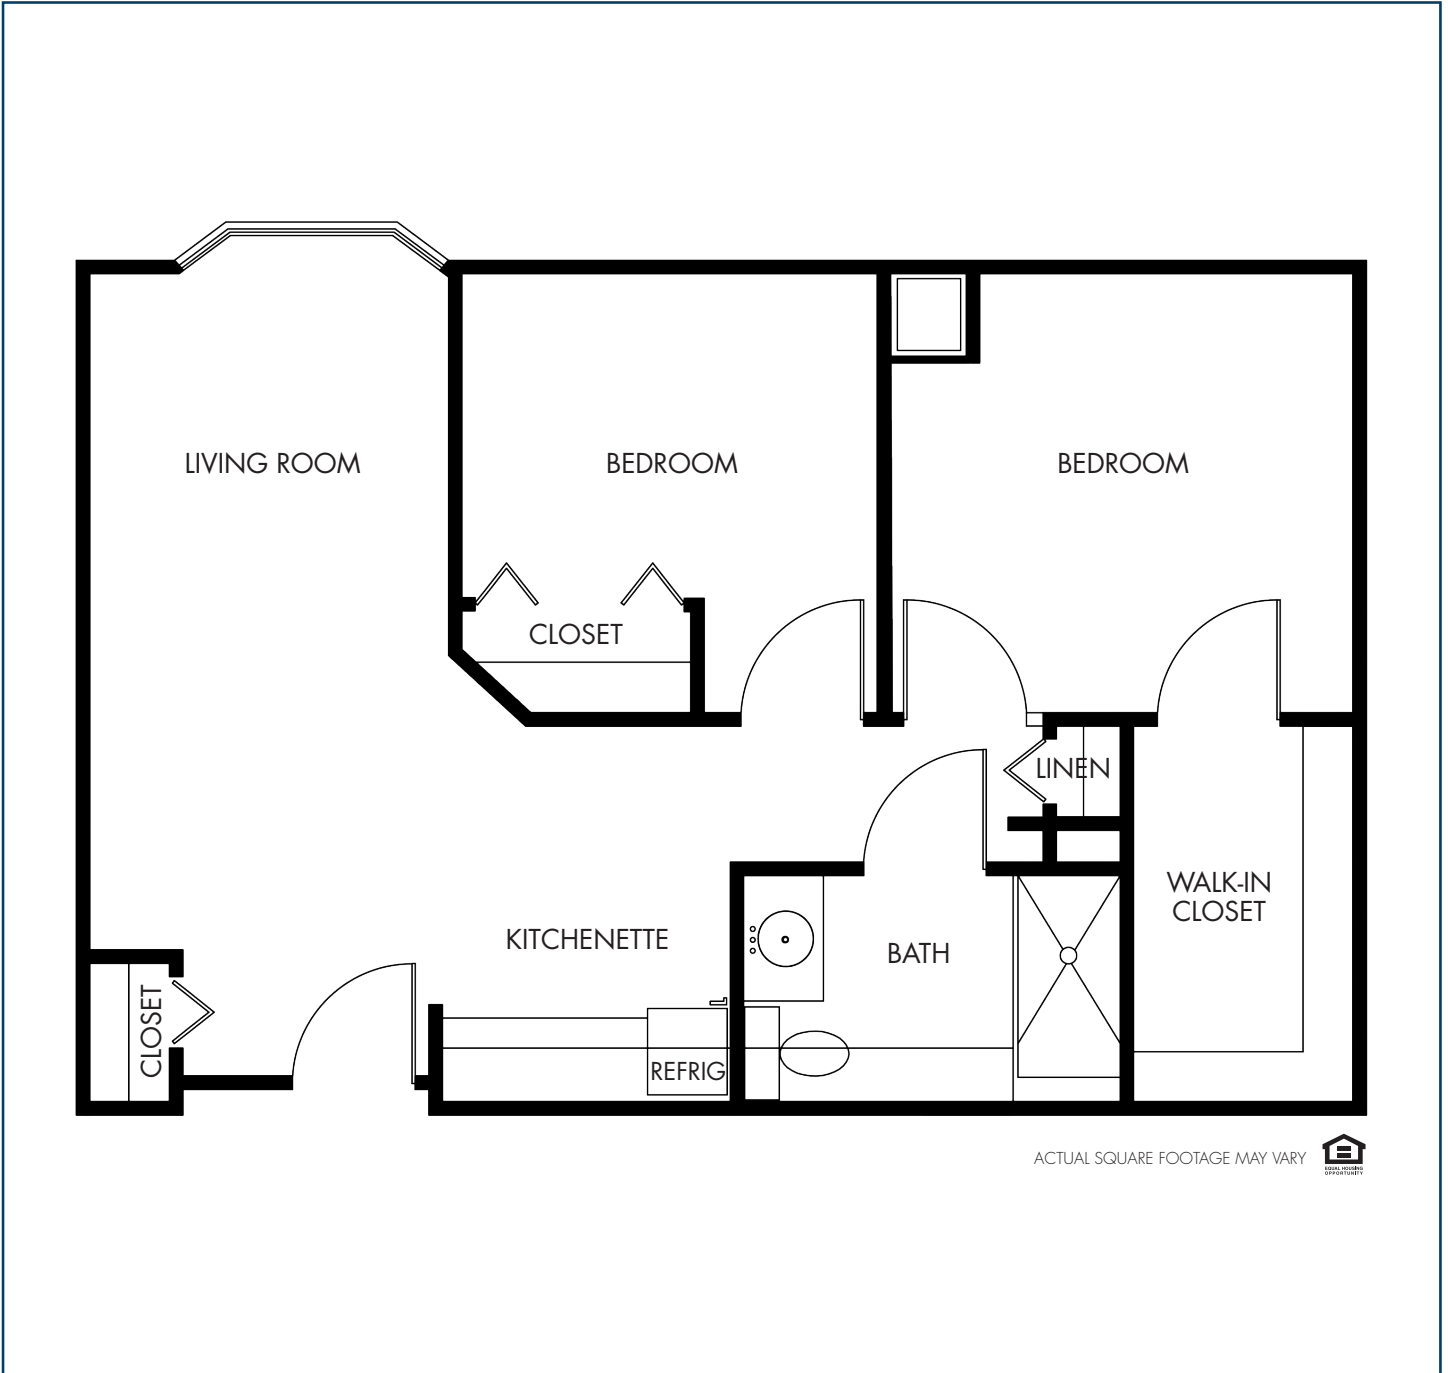

ASSISTED LIVING FLOOR PLAN – TWO BEDROOM

CIVIC
770 SQUARE FEET

ACTUAL SQUARE FOOTAGE MAY VARY