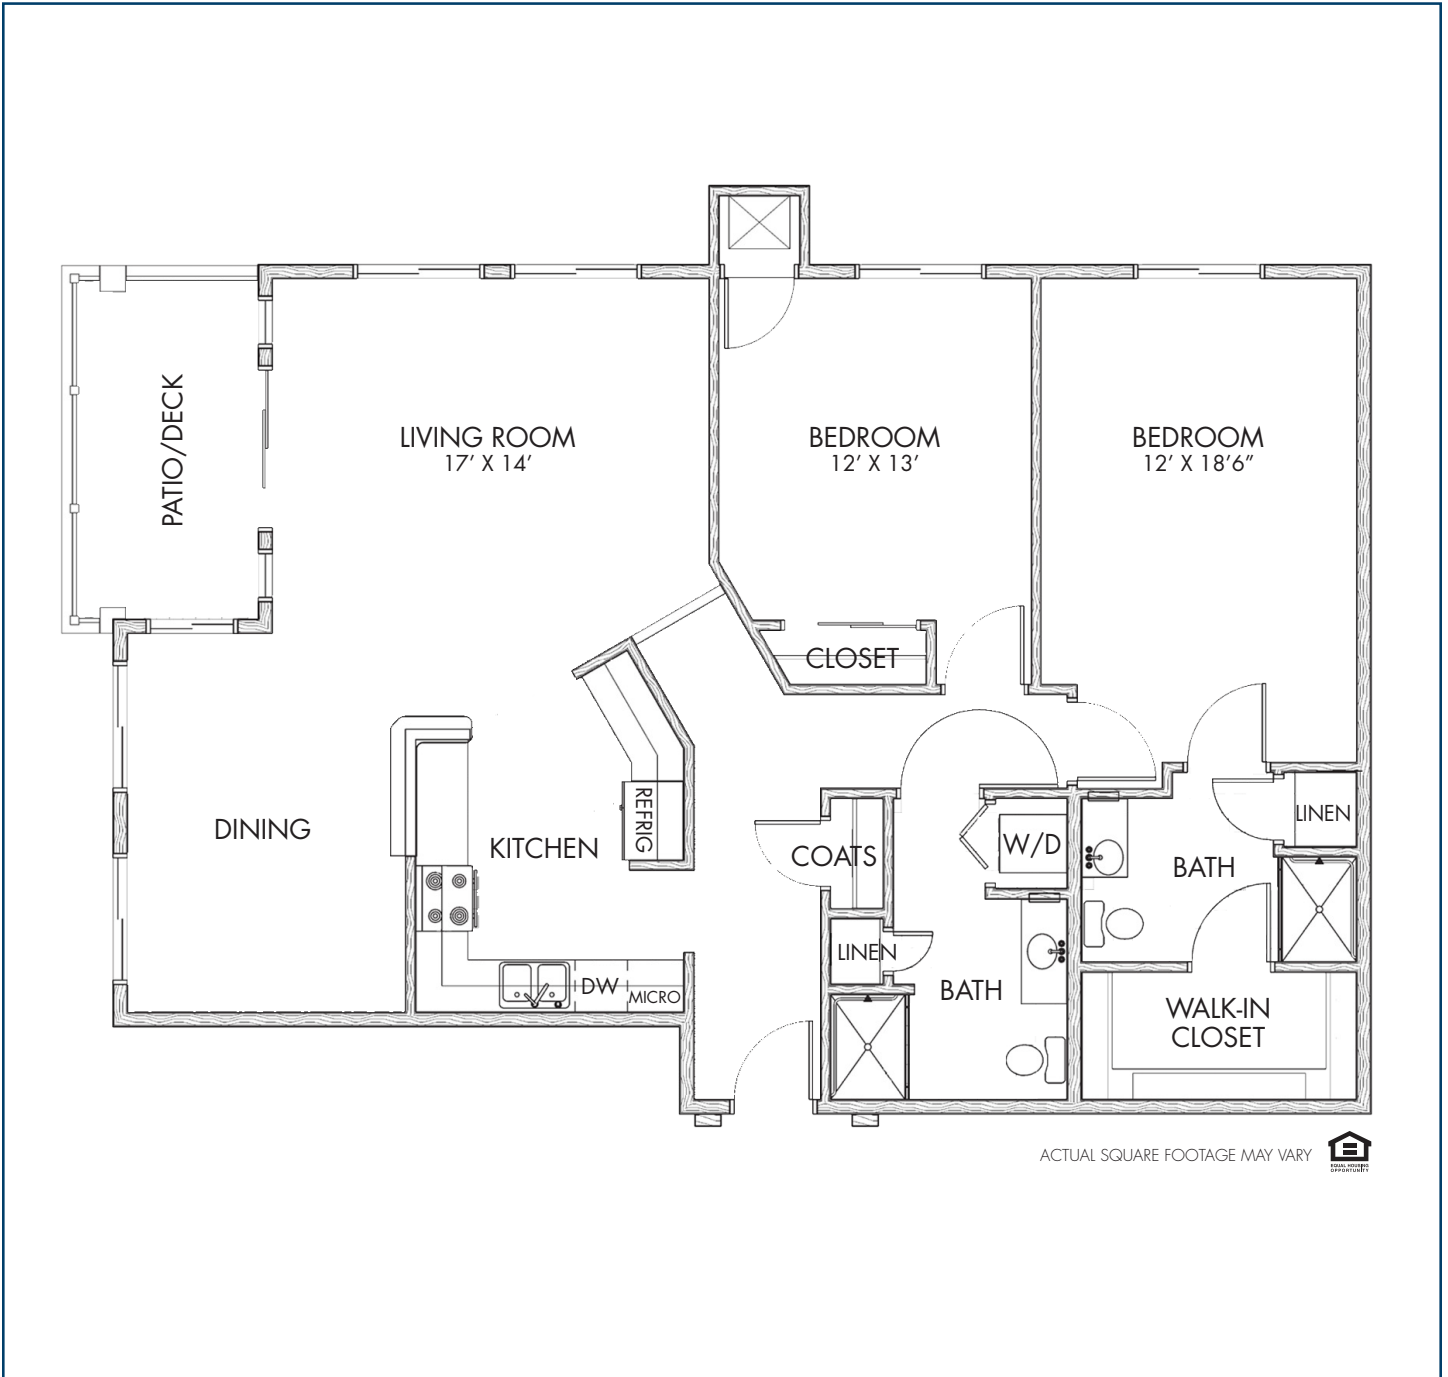

INDEPENDENT LIVING FLOOR PLAN - TWO BEDROOM

CHESTERFIELD

1400 SQUARE FEET

ACTUAL SQUARE FOOTAGE MAY VARY