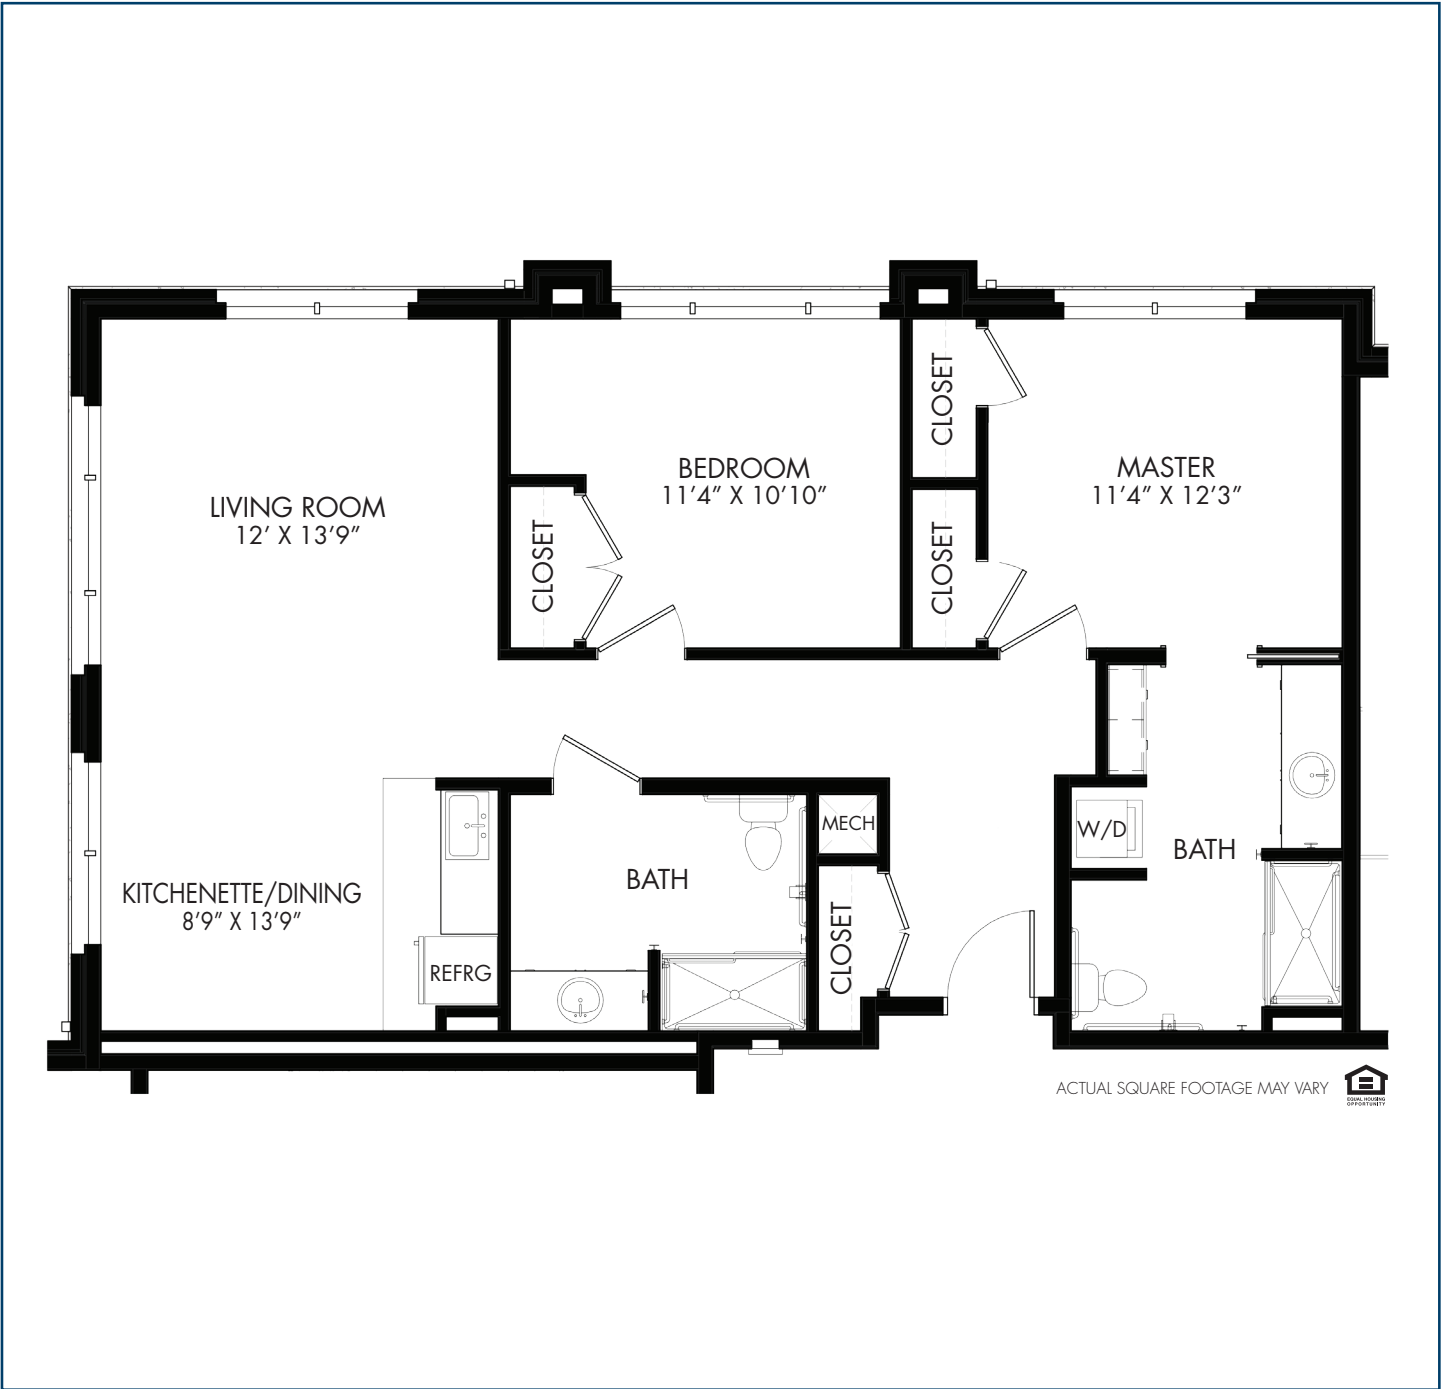

ASSISTED LIVING FLOOR PLAN - TWO BEDROOM

CAPITOL
1051 SQUARE FEET

ACTUAL SQUARE FOOTAGE MAY VARY 